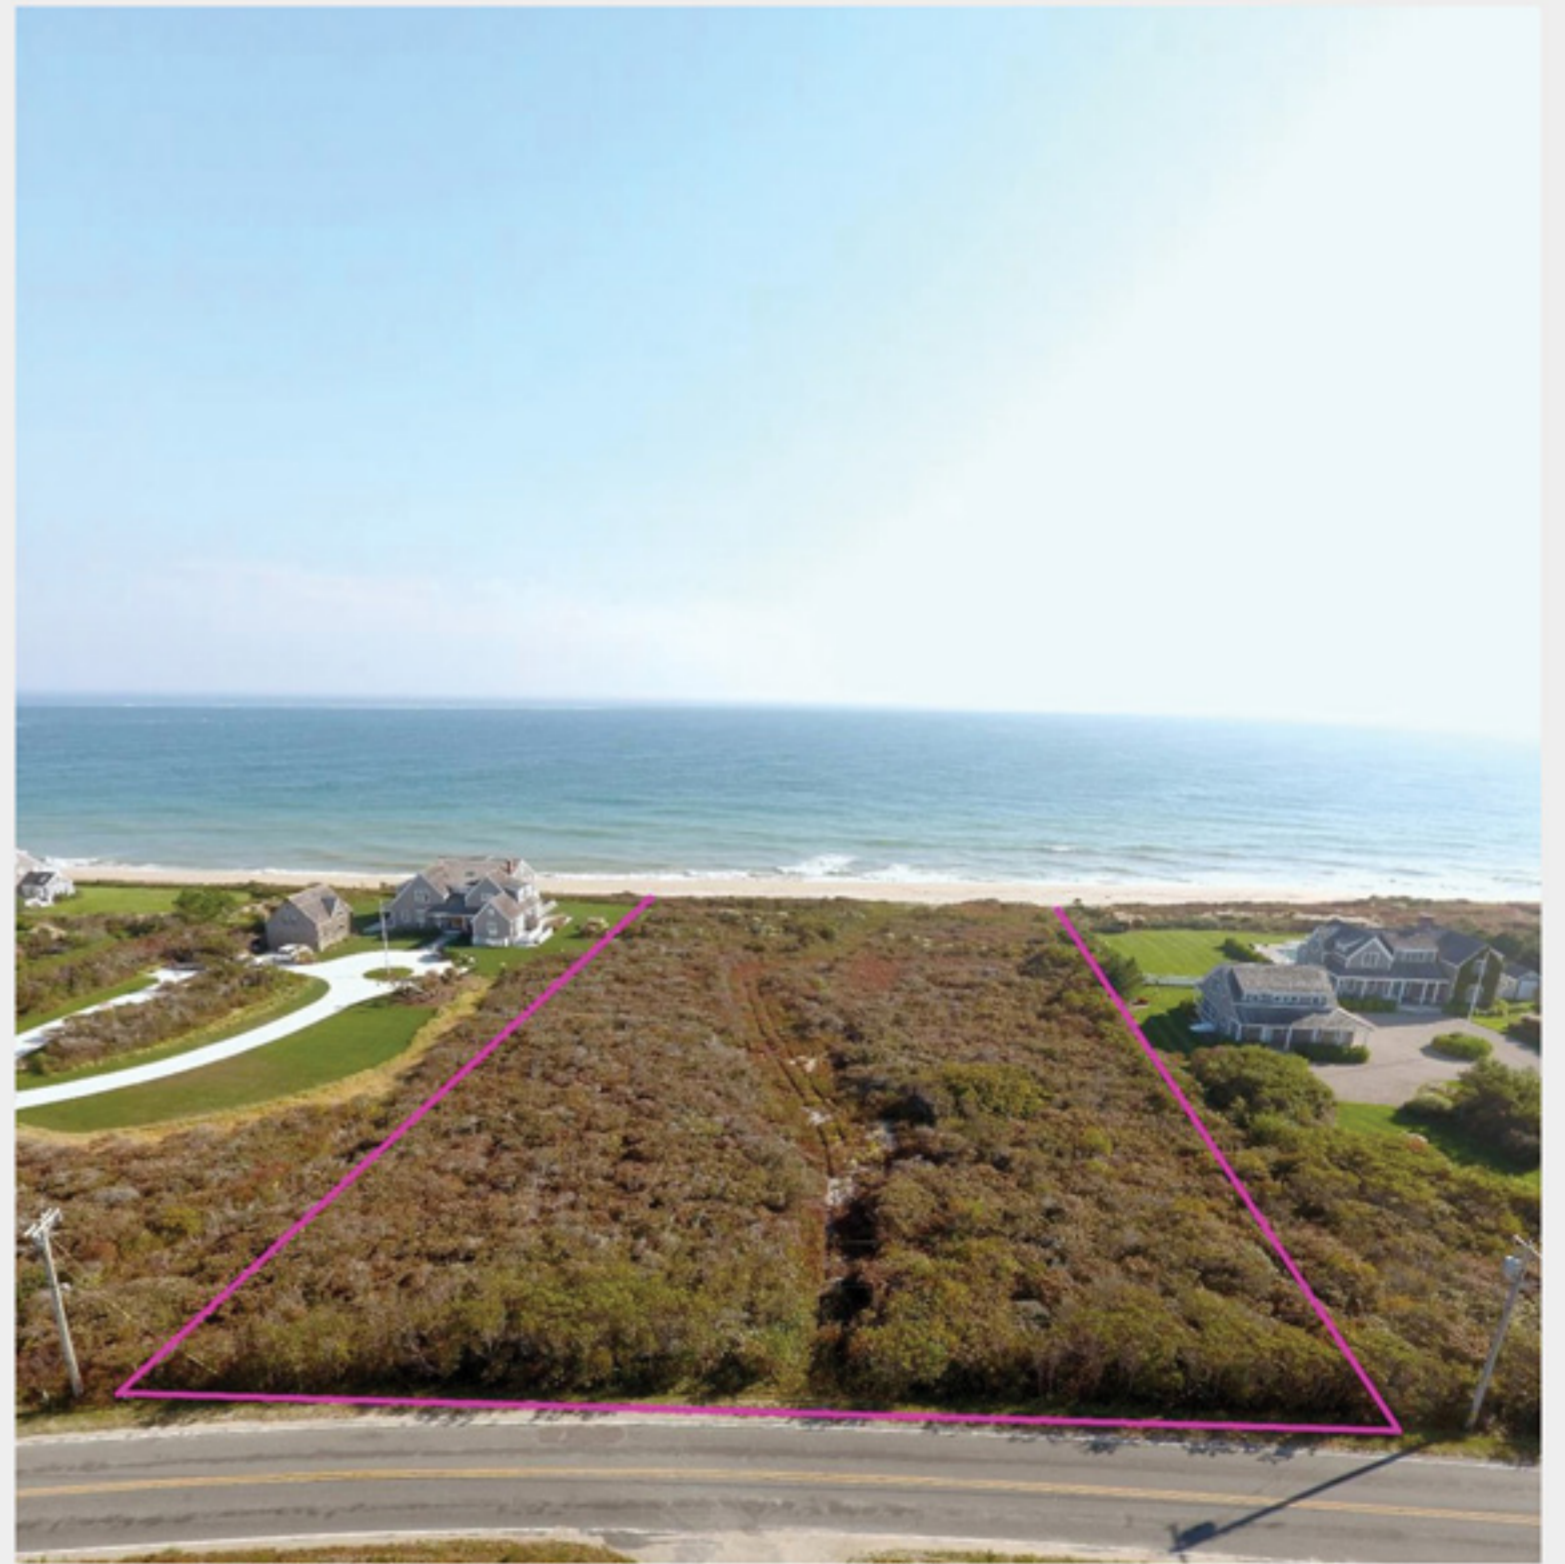

TOM NEVERS

94 Tom Nevers Road

$4,295,000