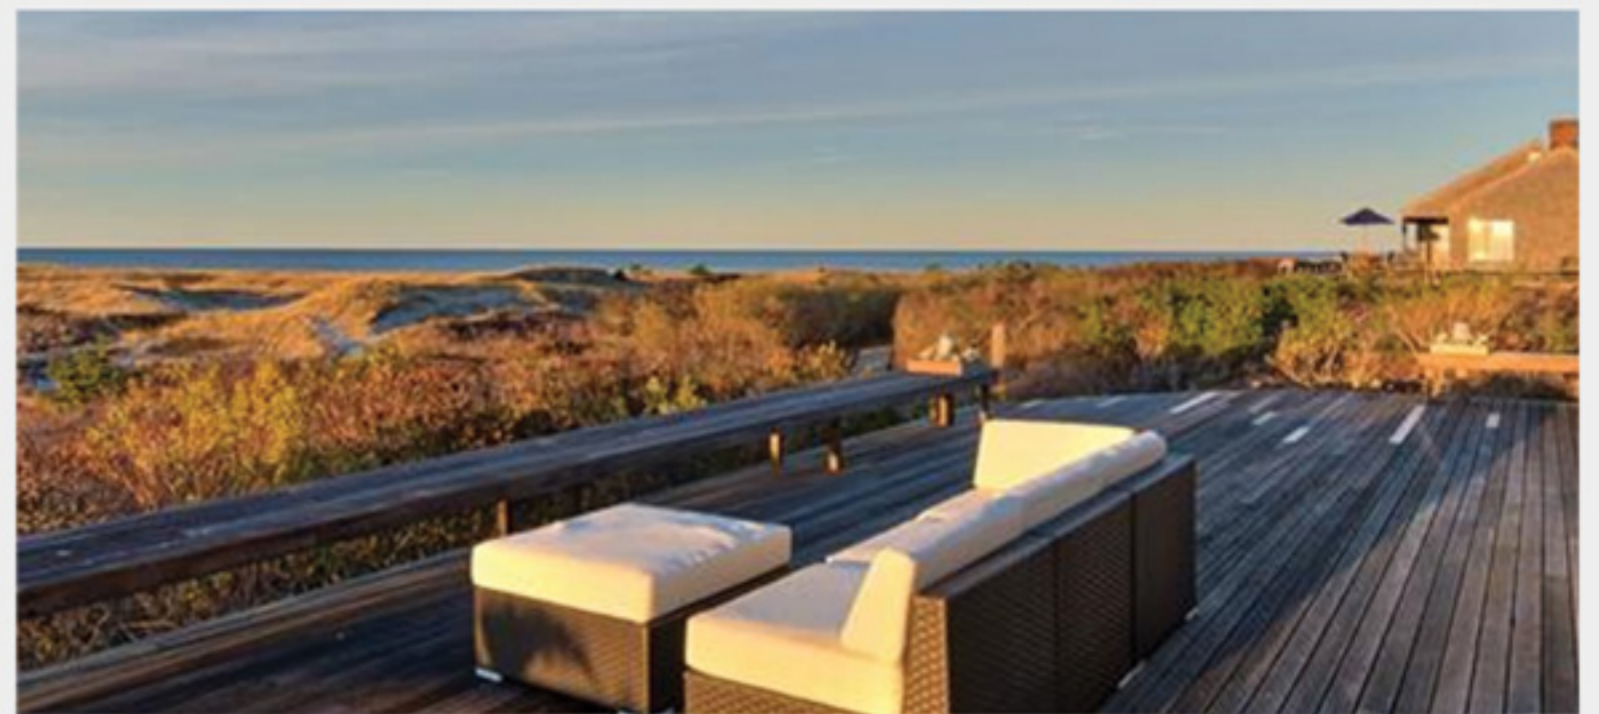

8 Lavendar Lane

Cliff - $13,995,000

Chris Kling

cell: 508-446-0444

office: 508-228-3202

klings@jpfco.com

Pepper Frazier
REAL ESTATE