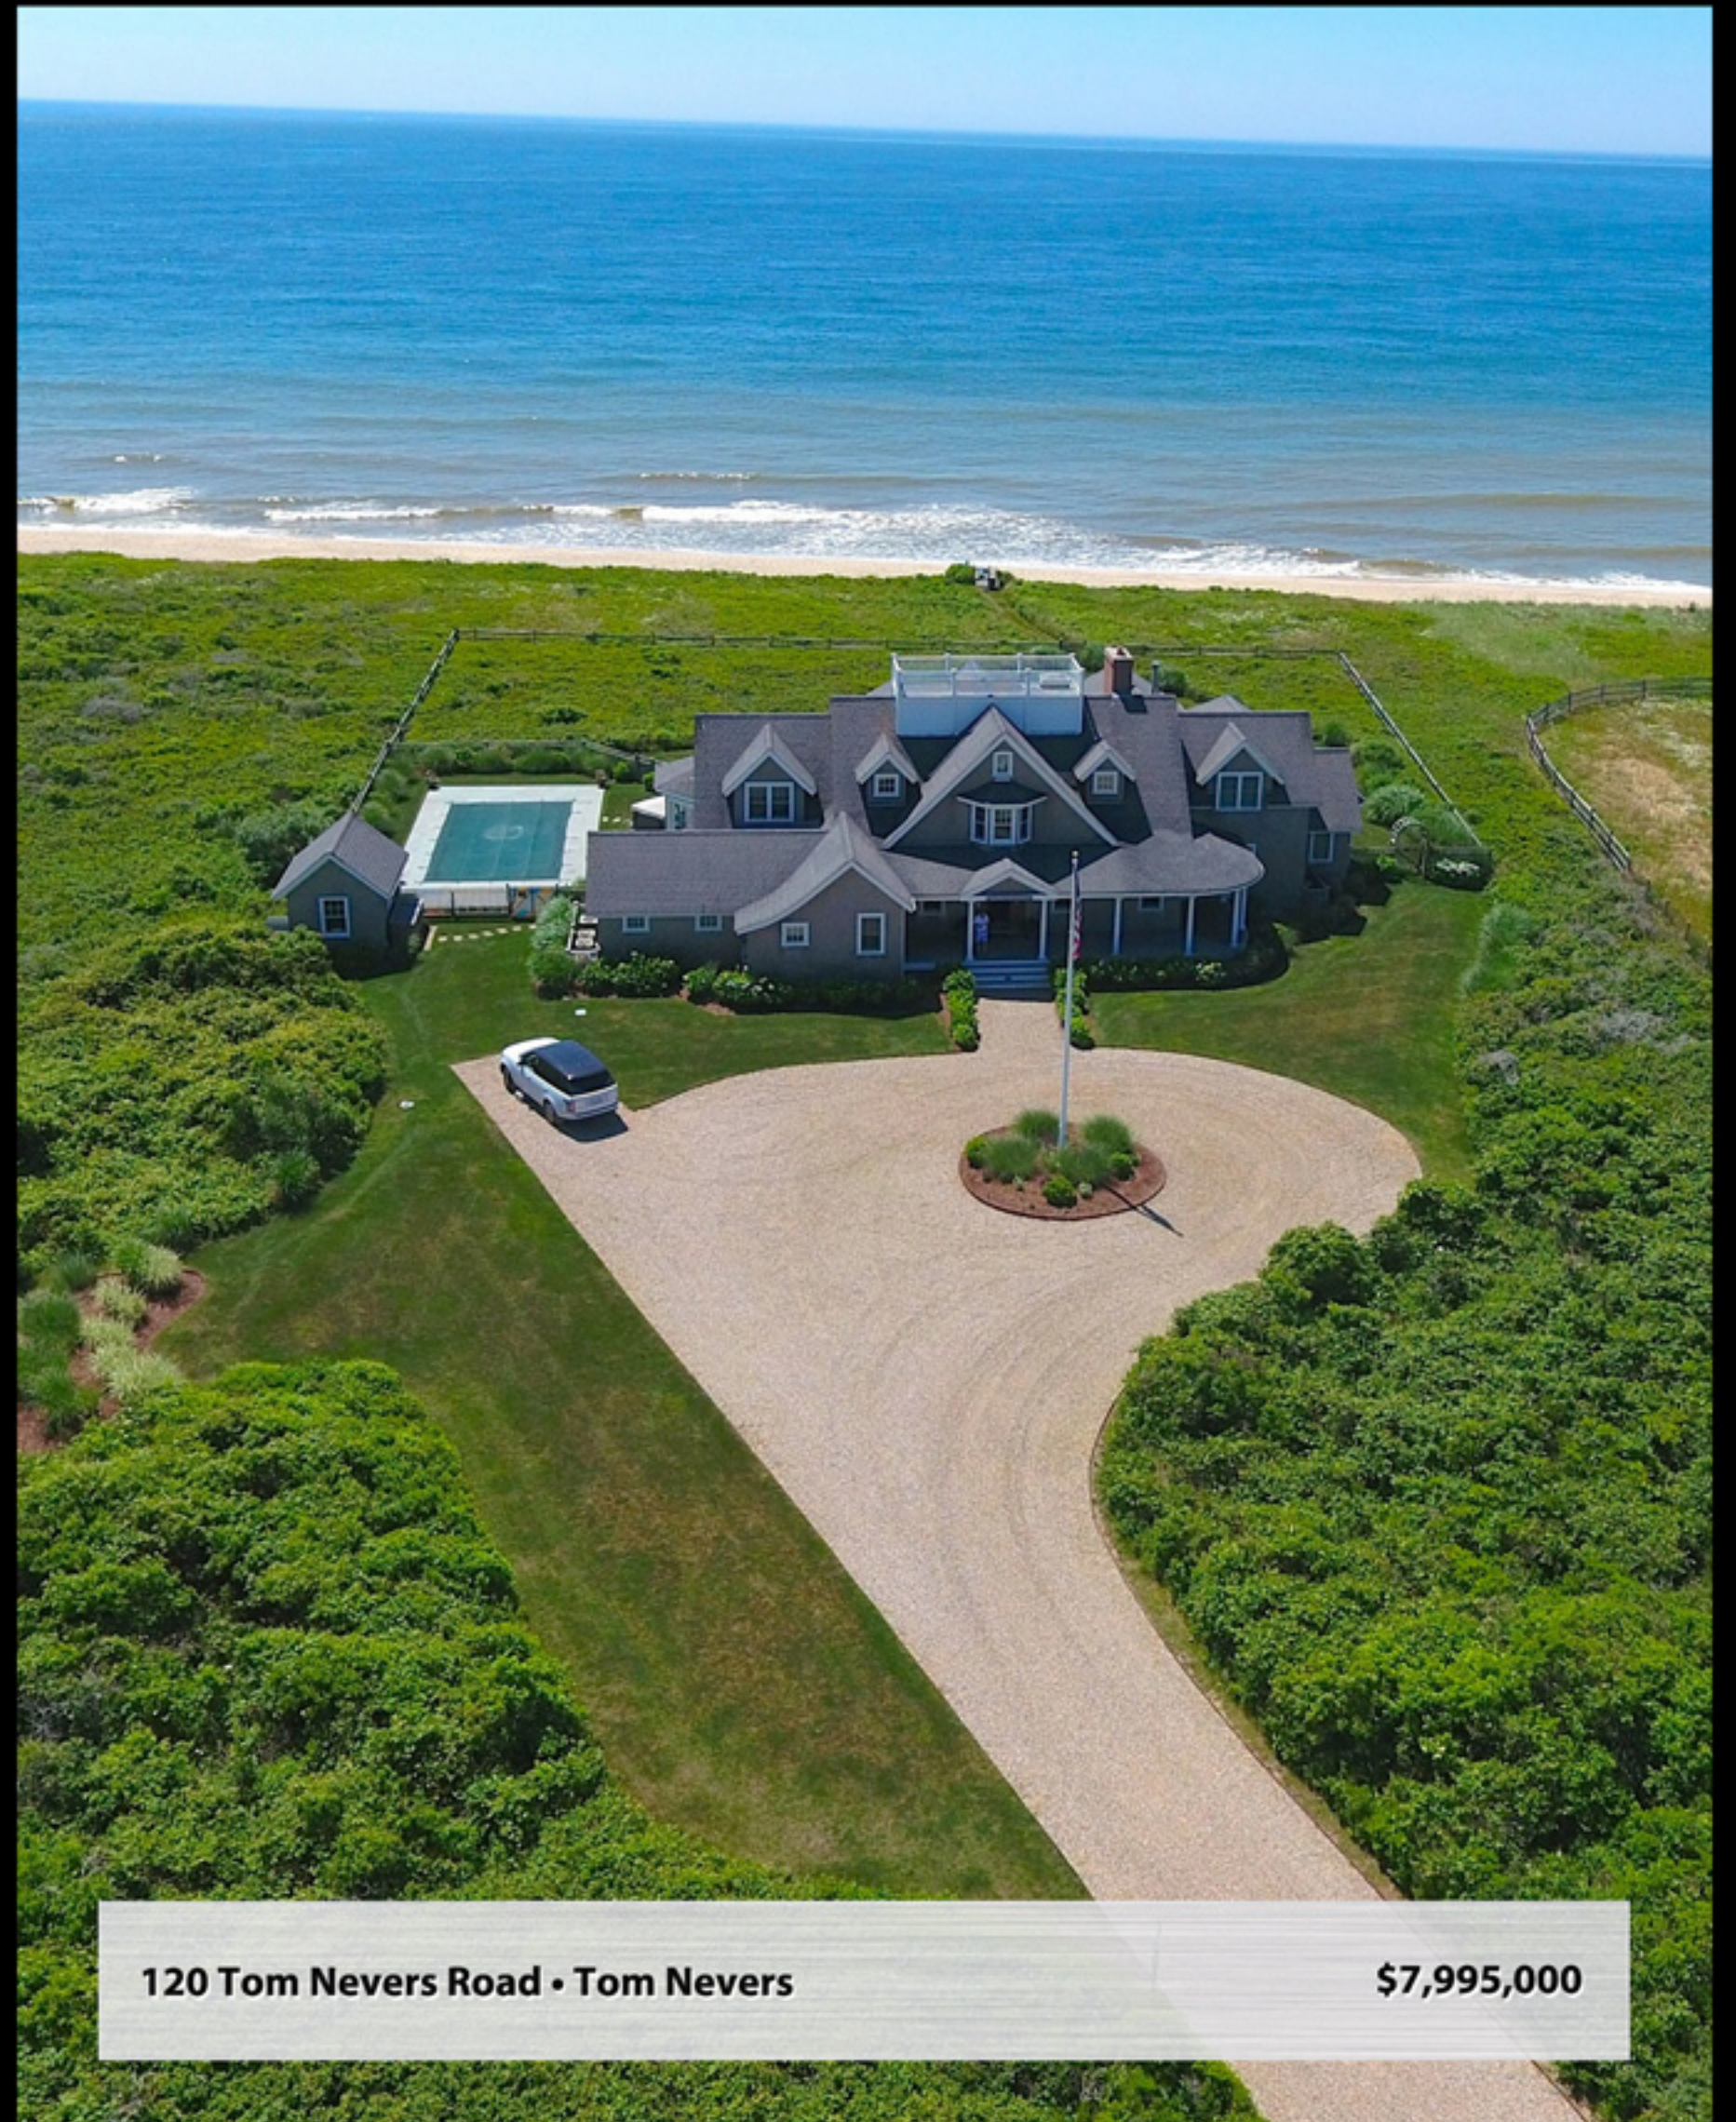

Squam • Squam

\$19,995,000

8 Lavendar Lane • Dionis

\$13,995,000

5 North Road • Shimmo

\$11,750,000

120 Tom Nevers Road • Tom Nevers

\$7,995,000

33 Monomoy Road • Monomoy

\$6,995,000

34 Quidnet Path • Quidnet

\$5,295,000

74A Madaket Road • West of Town

\$5,295,000

23 Boulevarde • Surfside

\$5,195,000

12 Pond View • Miacomet \$5,295,000

5 Beaver Street • Town \$4,995,000

18 Madequecham Valley \$4,975,000

65 Monomoy Road • Monomoy \$4,950,000

9 Liberty Street • Town \$4,095,000

6 Delaney Road • Town \$3,250,000

34 Cliff Road • Cliff \$2,395,000

9 West Chester Street • Town \$2,295,000

6 Finback Lane • South Of Town \$2,095,000

2 Thistle Way • Mid Island \$1,895,000

4 Saratoga Lane • Town \$1,775,000

73 Tom Nevers Road • Tom Nevers \$1,695,000