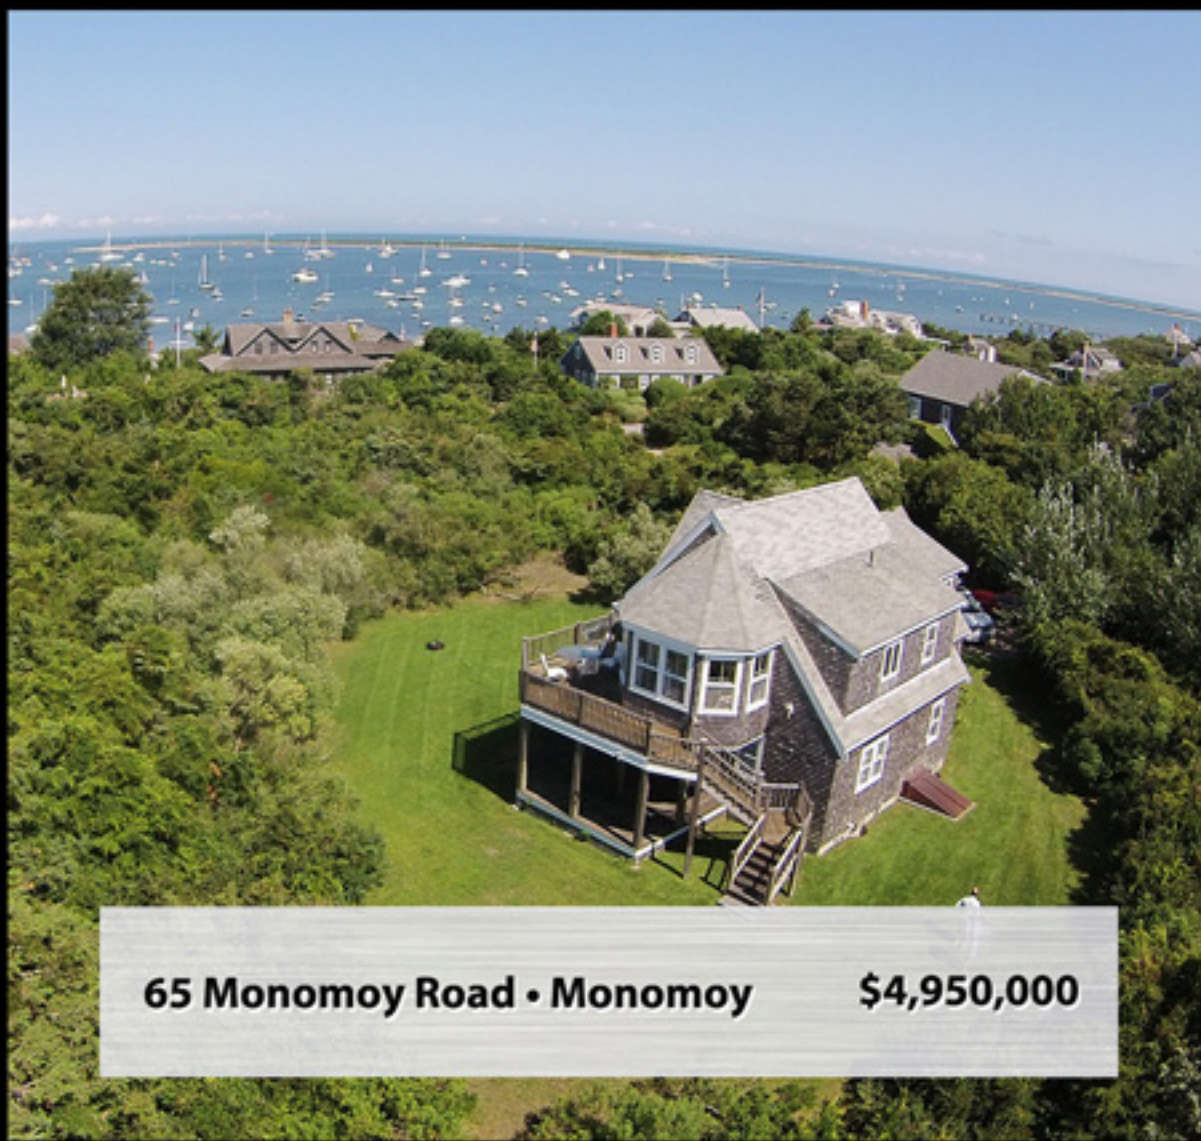

Squam • Squam

\$19,995,000

8 Lavendar Lane • Dionis

\$13,995,000

5 North Road • Shimmo

\$11,750,000

120 Tom Nevers Road • Tom Nevers

\$7,995,000

33 Monomoy Road • Monomoy

\$6,995,000

34 Quidnet Path • Quidnet

\$5,295,000

74A Madaket Road • West of Town

\$5,295,000

23 Boulevarde • Surfside

\$5,195,000

12 Pond View • Miacomet \$5,295,000

5 Beaver Street • Town \$4,995,000

18 Madequecham Valley \$4,975,000

65 Monomoy Road • Monomoy \$4,950,000

9 Liberty Street • Town \$4,095,000

6 Delaney Road • Town \$3,250,000

34 Cliff Road • Cliff \$2,395,000

9 West Chester Street • Town \$2,295,000

6 Finback Lane • South Of Town \$2,095,000

2 Thistle Way • Mid Island \$1,895,000

4 Saratoga Lane • Town \$1,775,000

73 Tom Nevers Road • Tom Nevers \$1,695,000