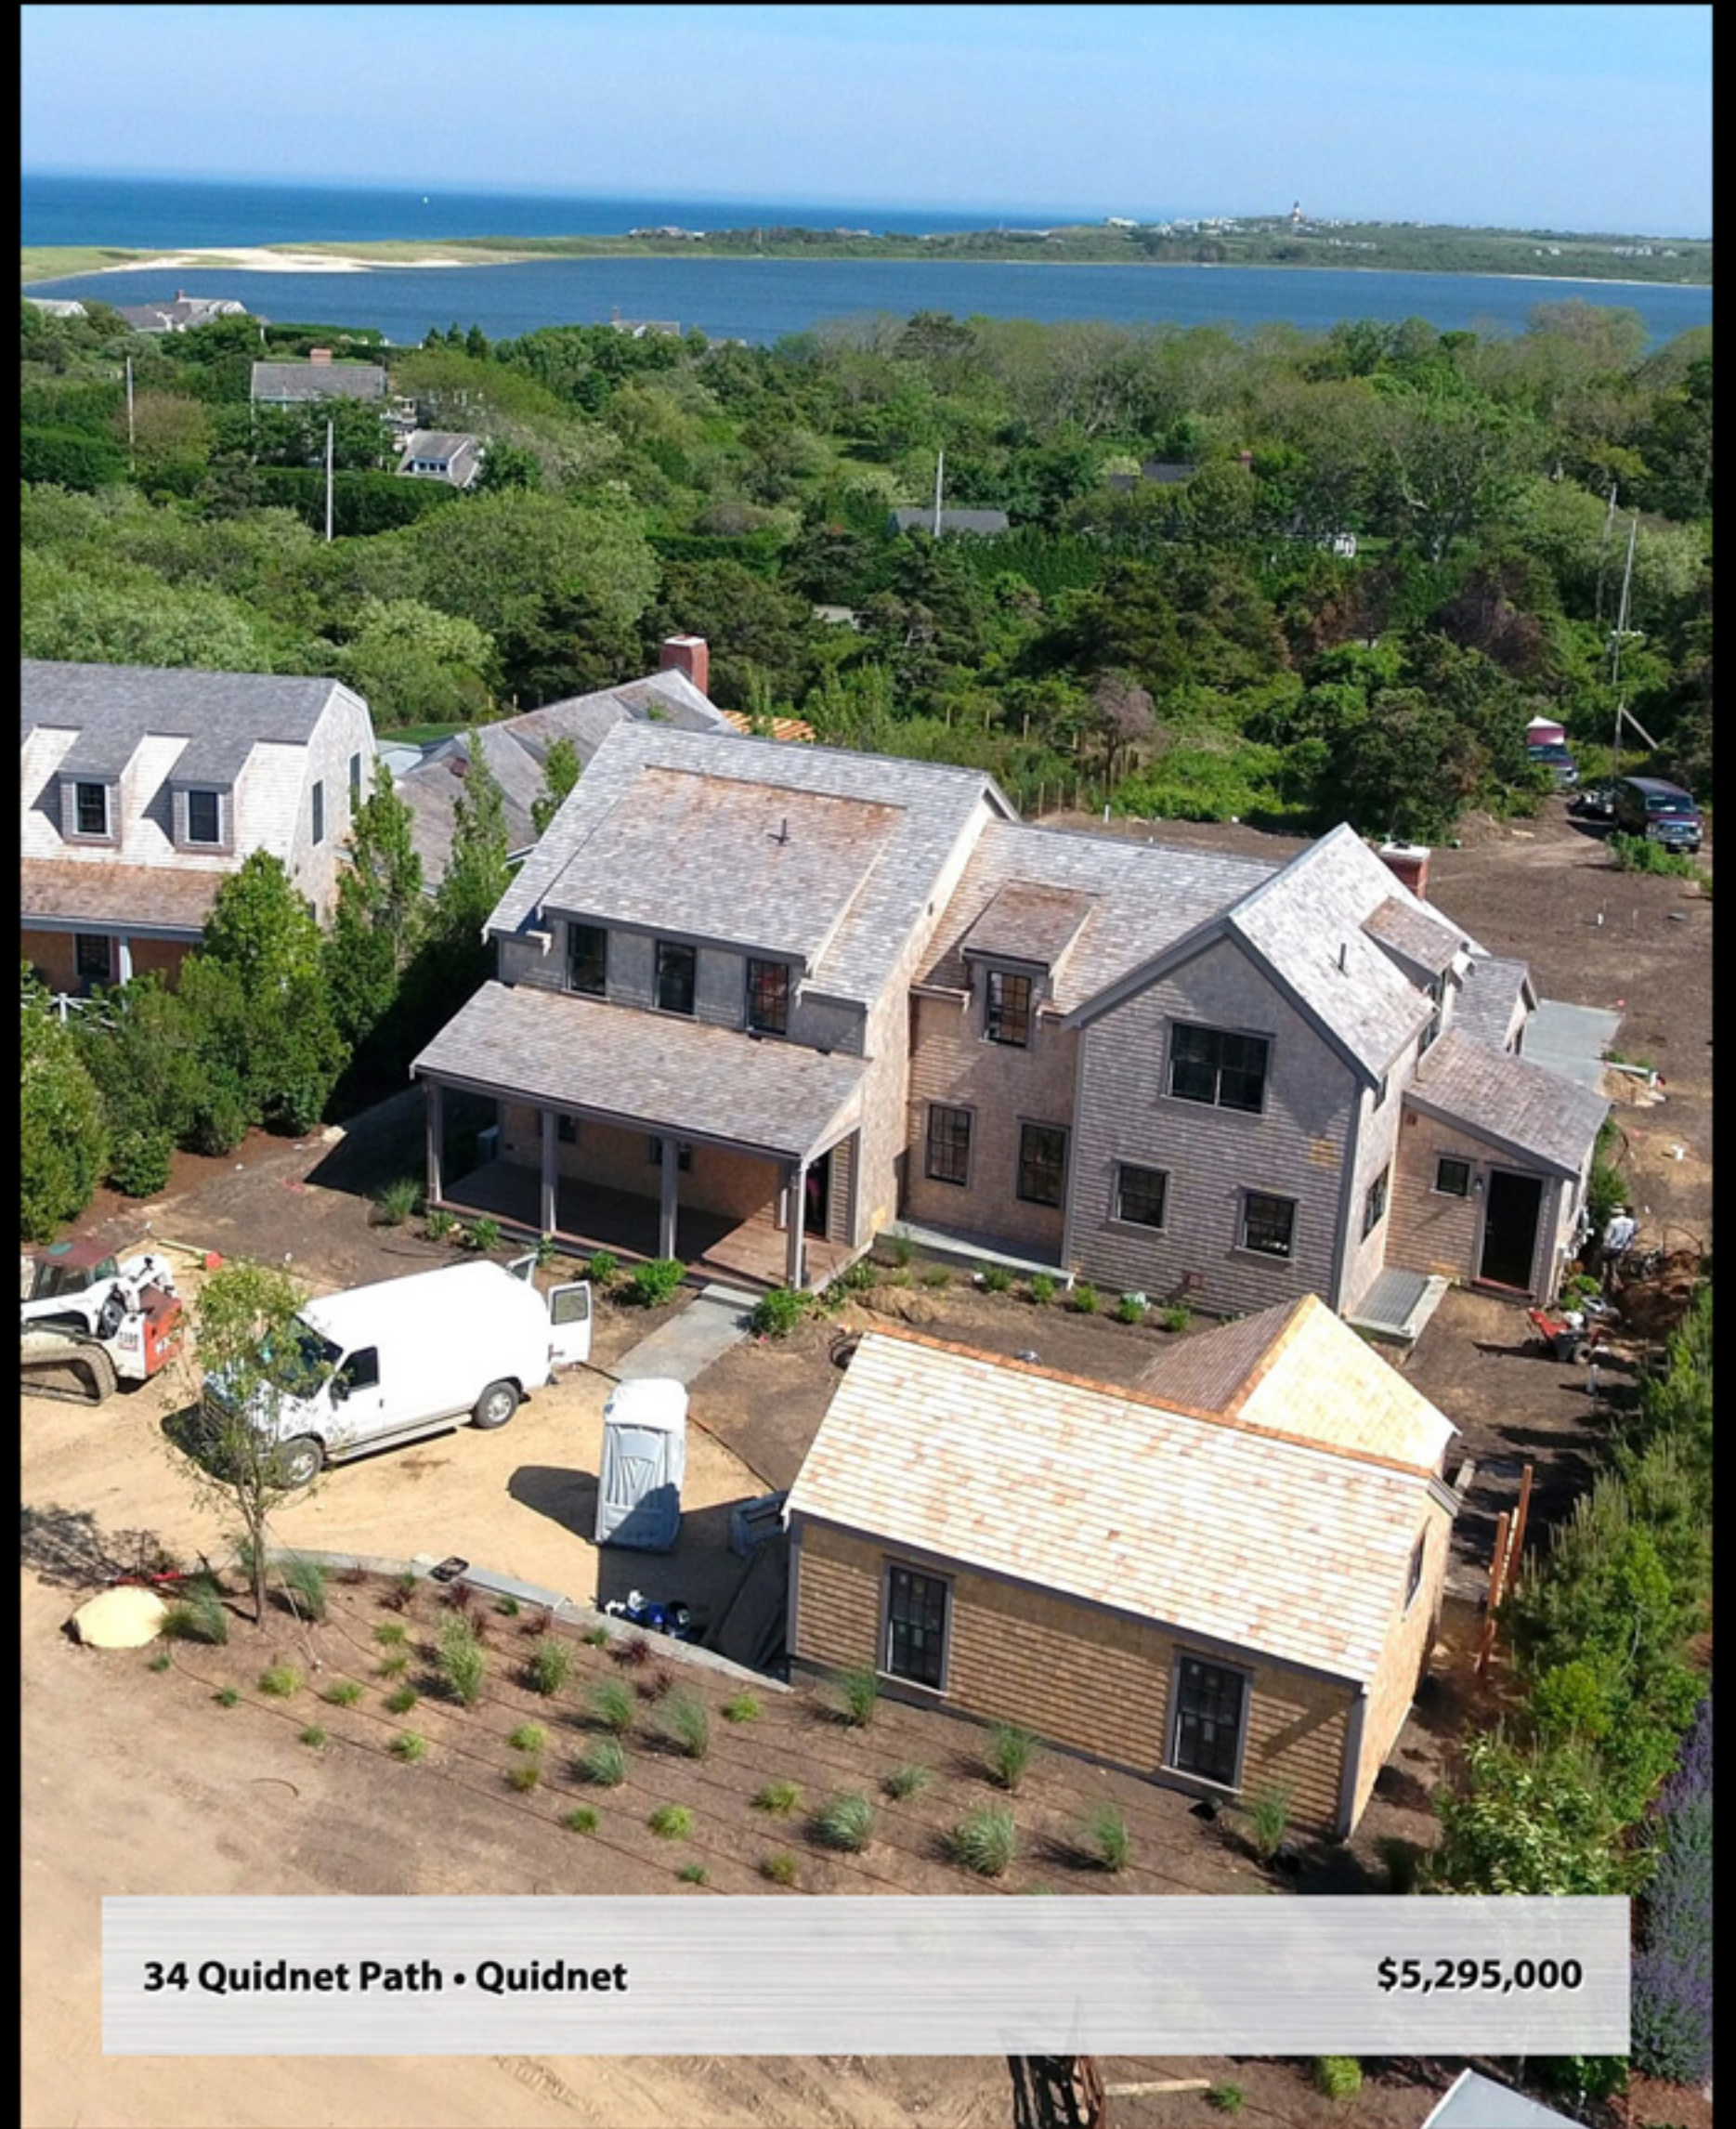

Squam • Squam

\$19,995,000

8 Lavendar Lane • Dionis

\$13,995,000

5 North Road • Shimmo

\$11,750,000

120 Tom Nevers Road • Tom Nevers

\$7,995,000

33 Monomoy Road • Monomoy

\$6,995,000

34 Quidnet Path • Quidnet

\$5,295,000

74A Madaket Road • West of Town

\$5,295,000

23 Boulevarde • Surfside

\$5,195,000

12 Pond View • Miacomet \$5,295,000

5 Beaver Street • Town \$4,995,000

18 Madequecham Valley \$4,975,000

65 Monomoy Road • Monomoy \$4,950,000

9 Liberty Street • Town \$4,095,000

6 Delaney Road • Town \$3,250,000