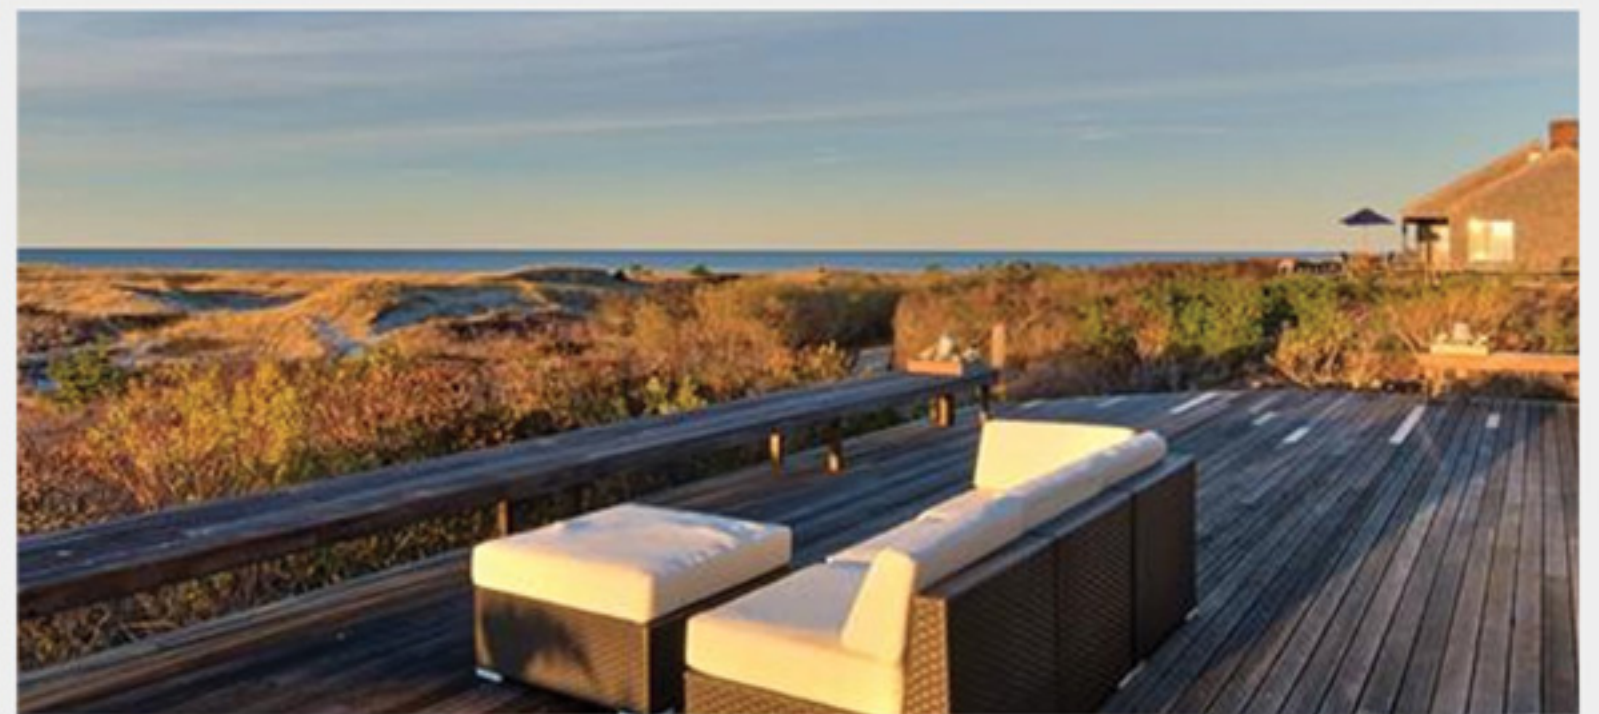

8 Lavendar Lane

Cliff - $13,995,000

Chris Kling

cell: 508-446-0444

office: 508-228-3202

klings@jpfco.com

Pepper Frazier
REAL ESTATE