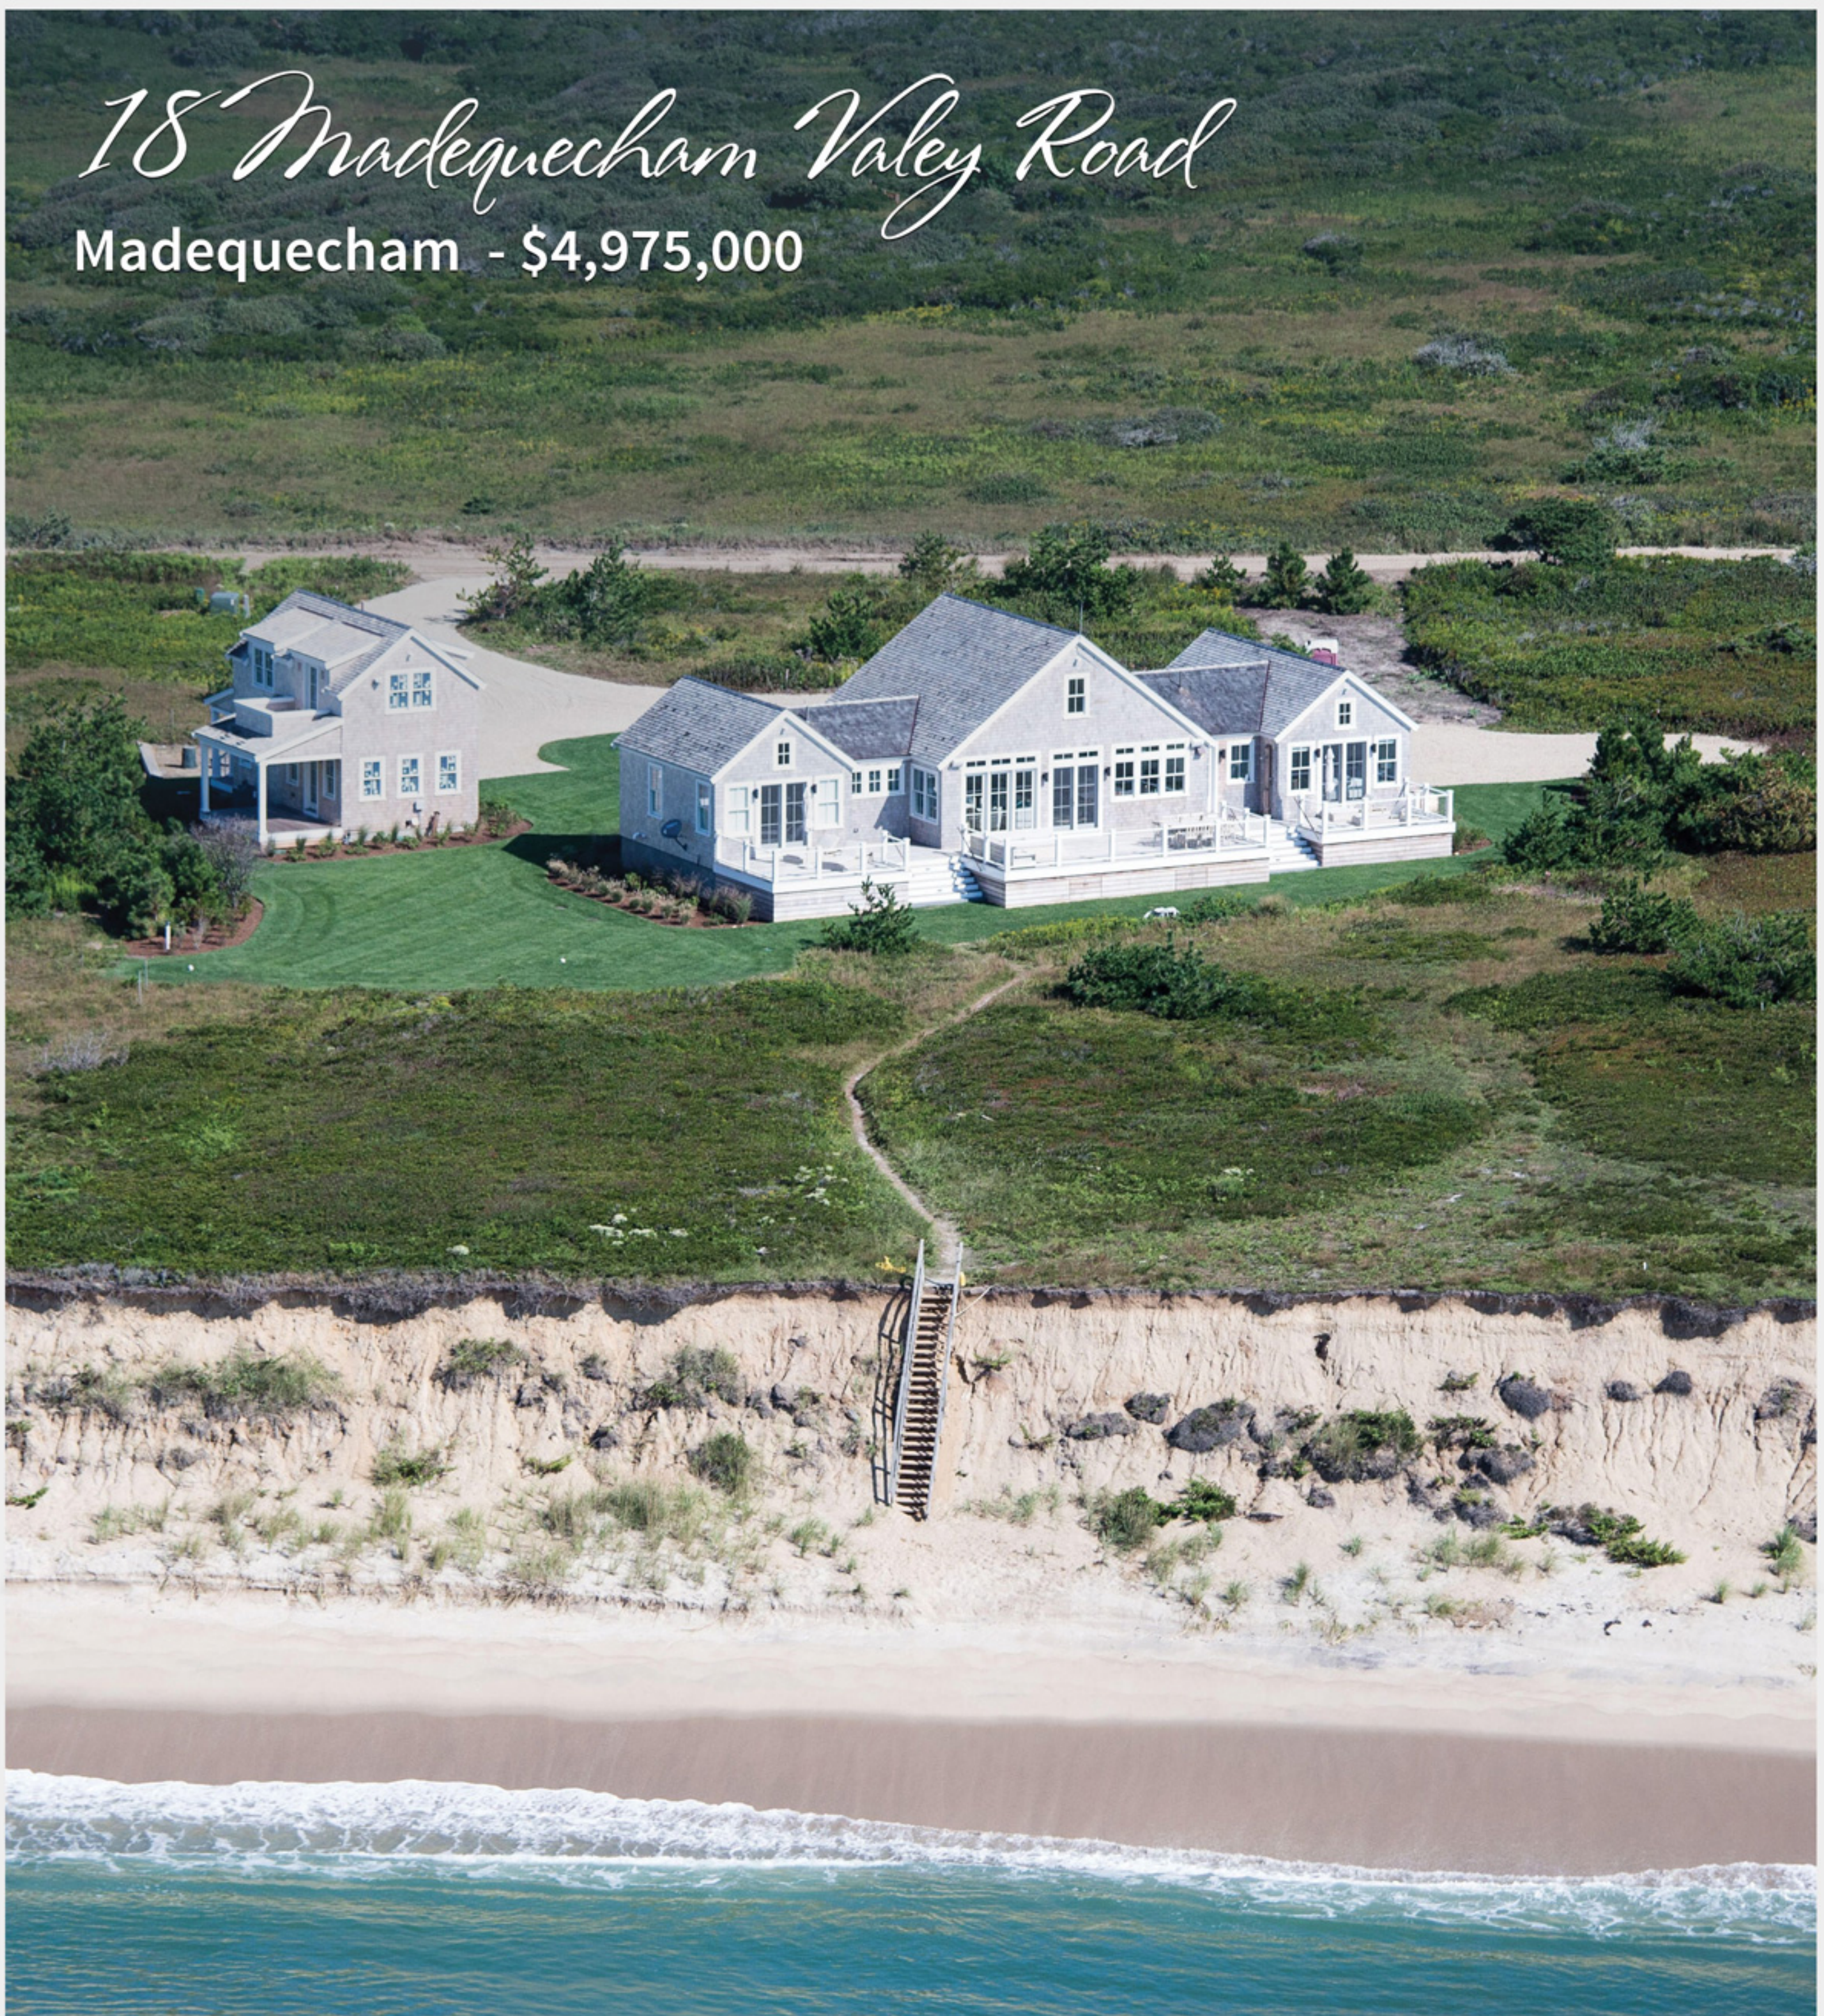

18 Madequecham Valey Road

Madequecham - $4,975,000

Chris Kling

cell: 508-446-0444

office: 508-228-3202

klings@jpfco.com

Pepper Frazier
REAL ESTATE