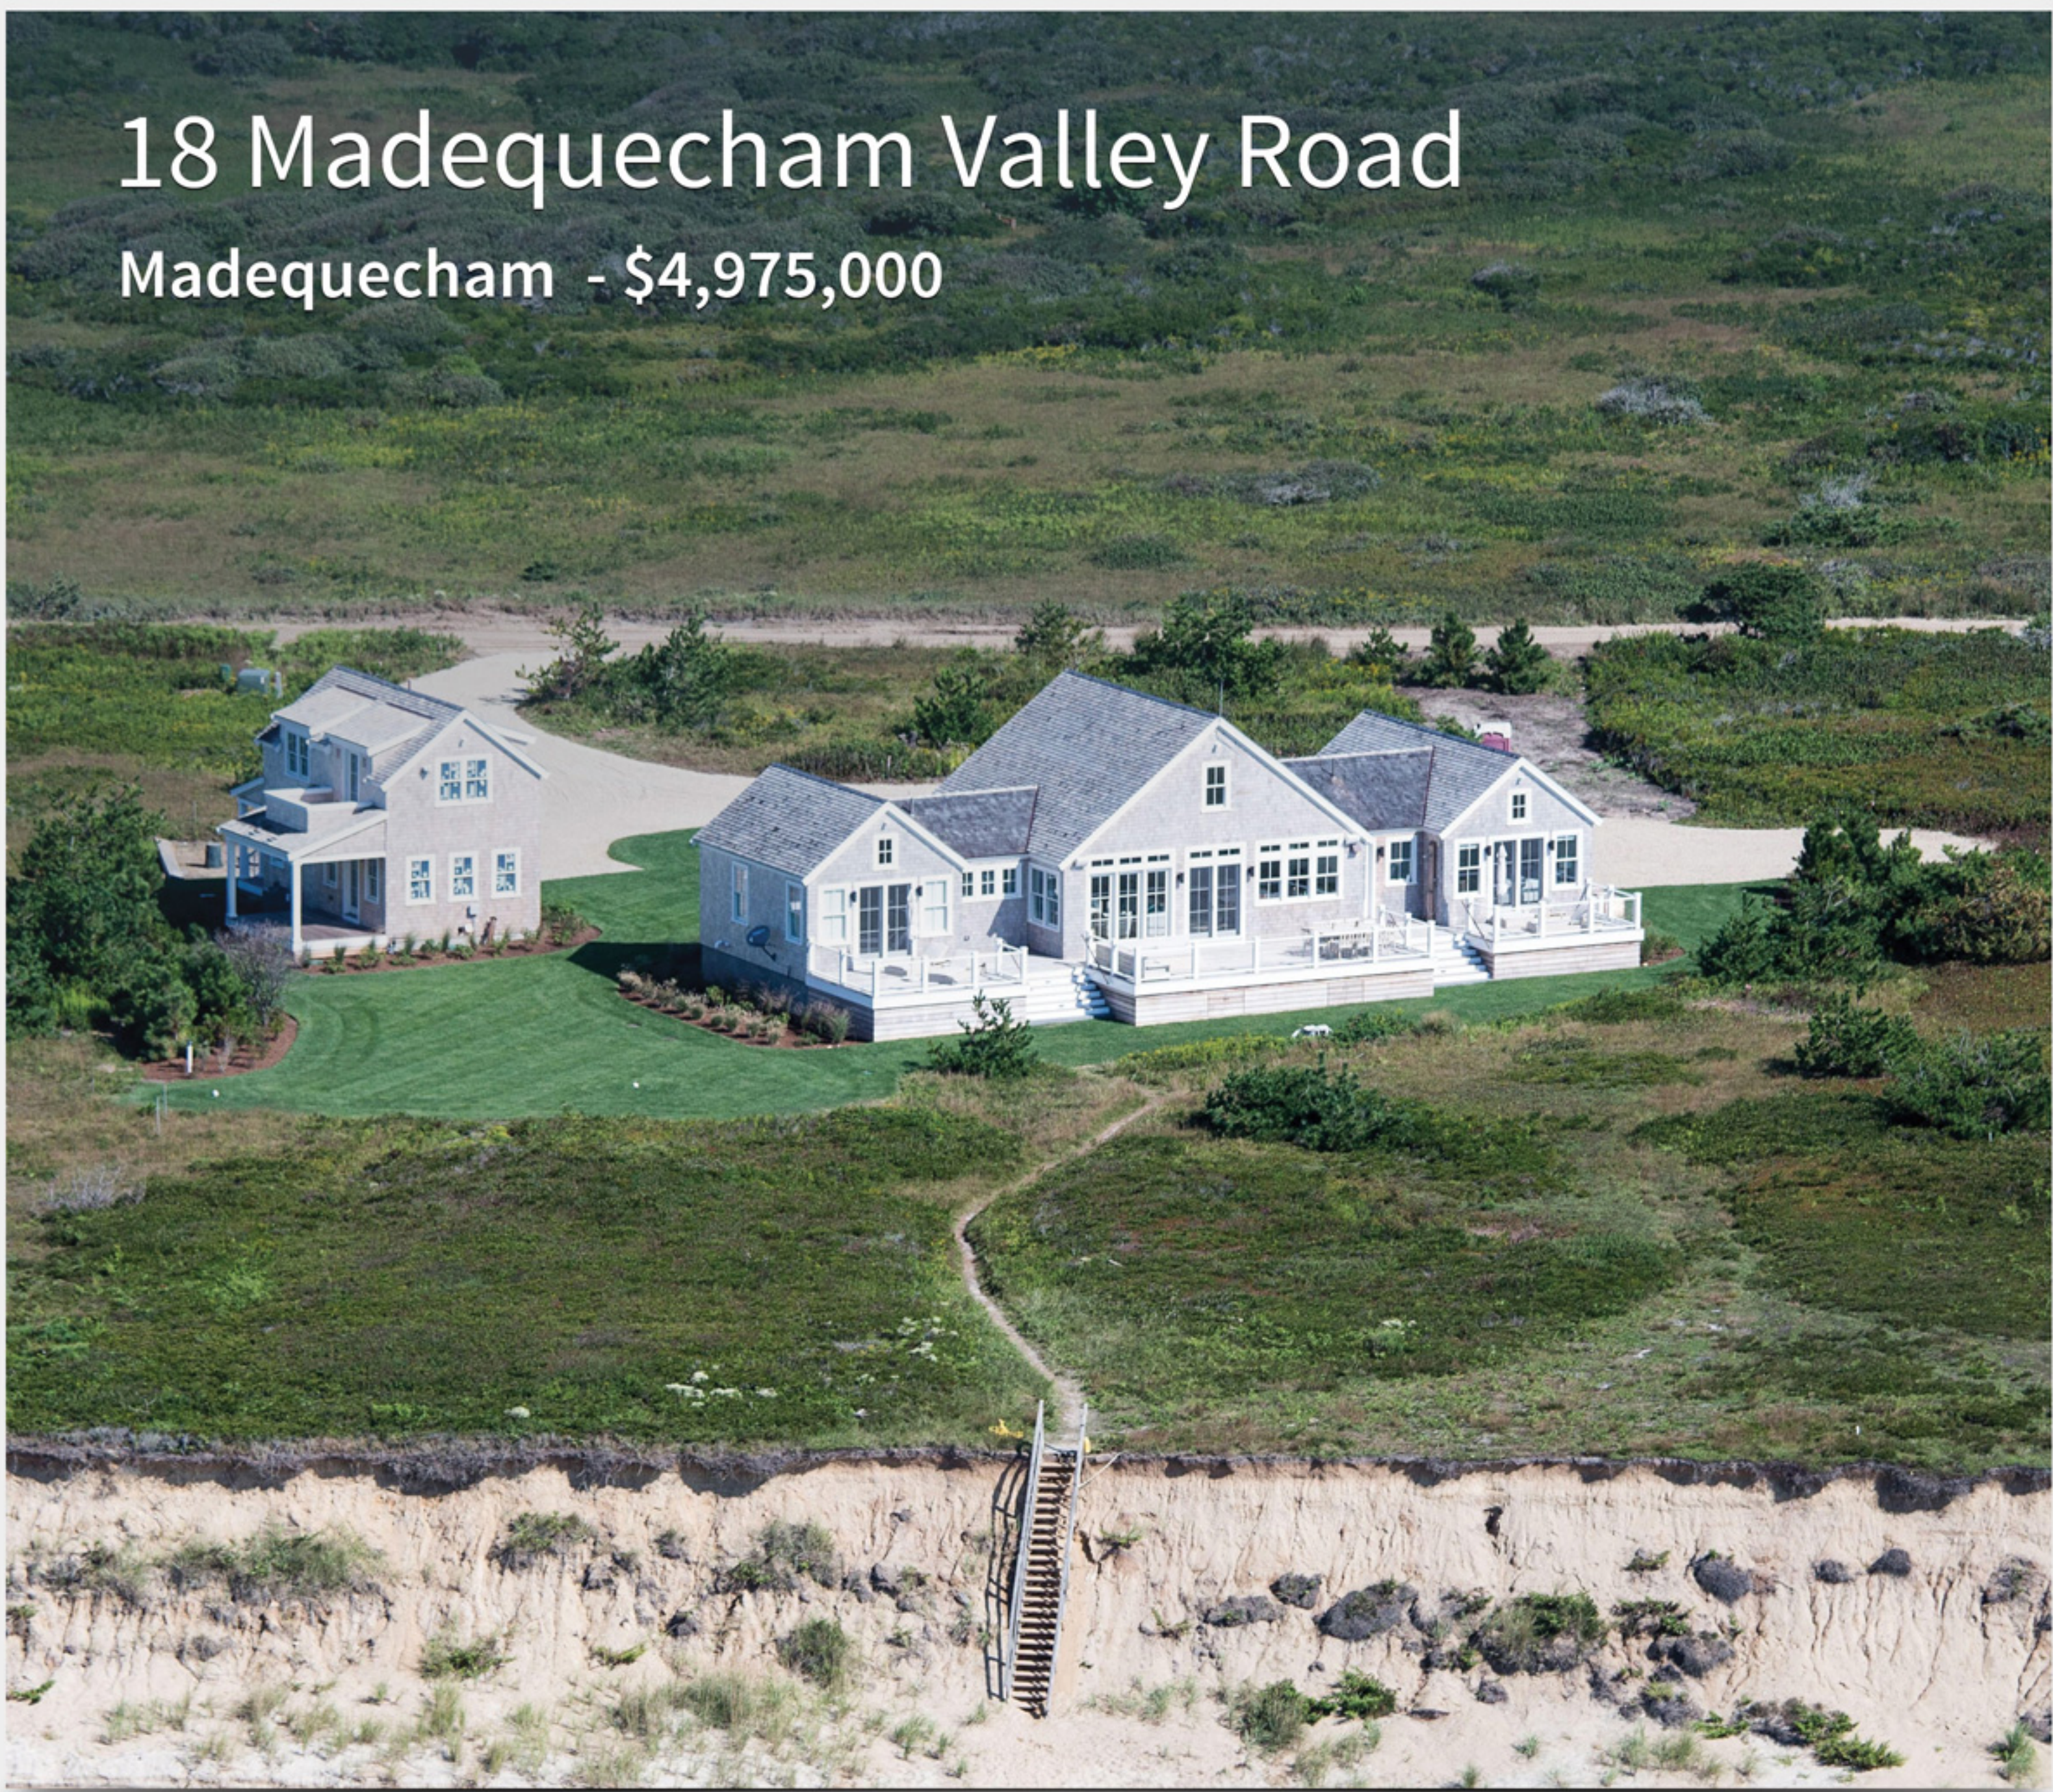

Squam

\$16,999,000

Chris Kling

cell: 508-446-0444

office: 508-228-3202

klings@jpfco.com

Pepper Frazier
REAL ESTATE

8 Lavendar Lane

cell: 508-446-0444

office: 508-228-3202

klings@jpfco.com

 **Pepper Frazier**
REAL ESTATE

18 Madequecham Valley Road

Madequecham - \$4,975,000

Chris Kling

cell: 508-446-0444