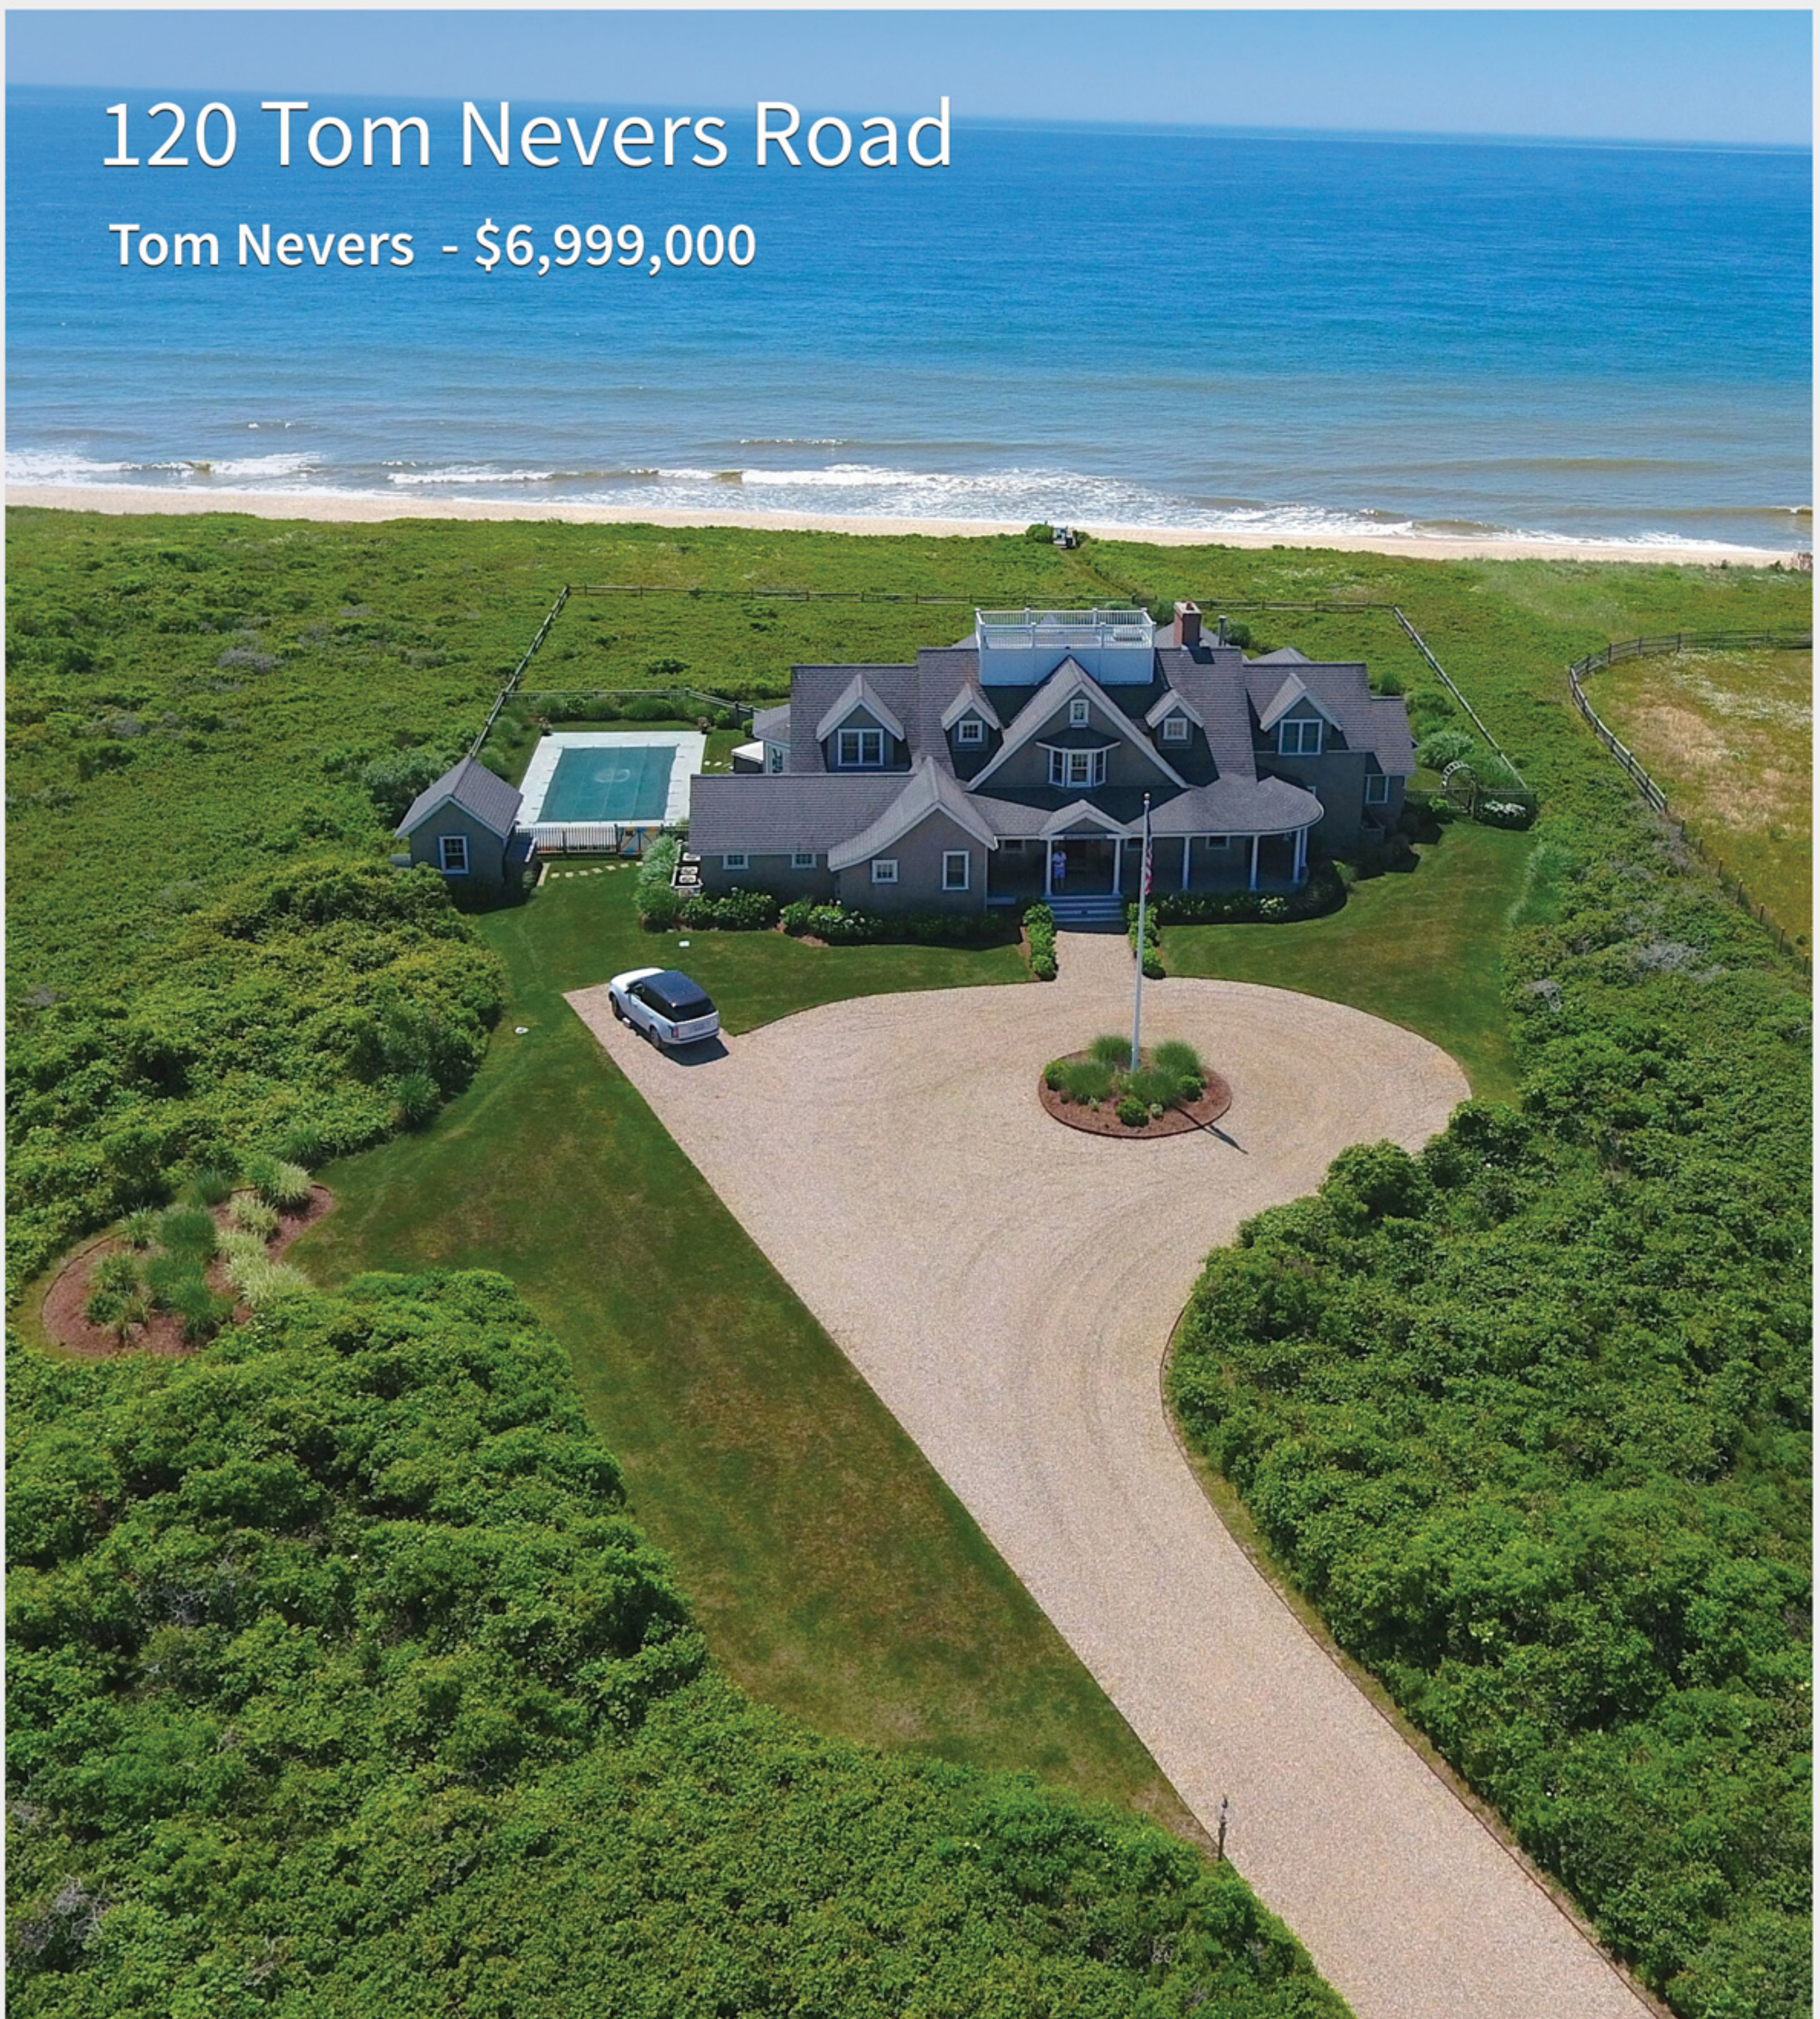

120 Tom Nevers Road

Tom Nevers - $6,999,000

Chris Kling

cell: 508-446-0444

office: 508-228-3202

klings@jpfco.com

Pepper Frazier
REAL ESTATE