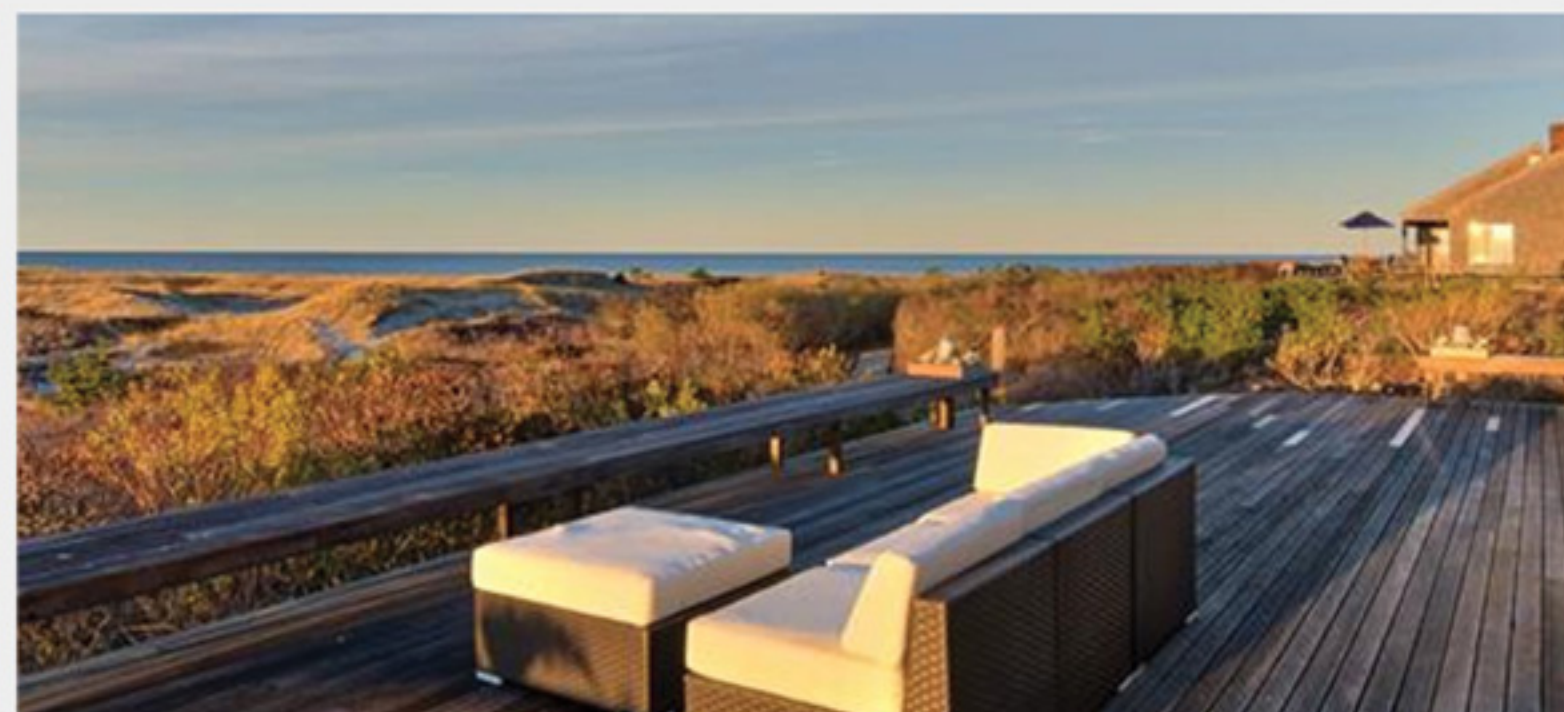

8 Lavendar Lane

Cliff - $13,995,000

Chris Kling

cell: 508-446-0444

office: 508-228-3202

klings@jpfco.com

Pepper Frazier
REAL ESTATE