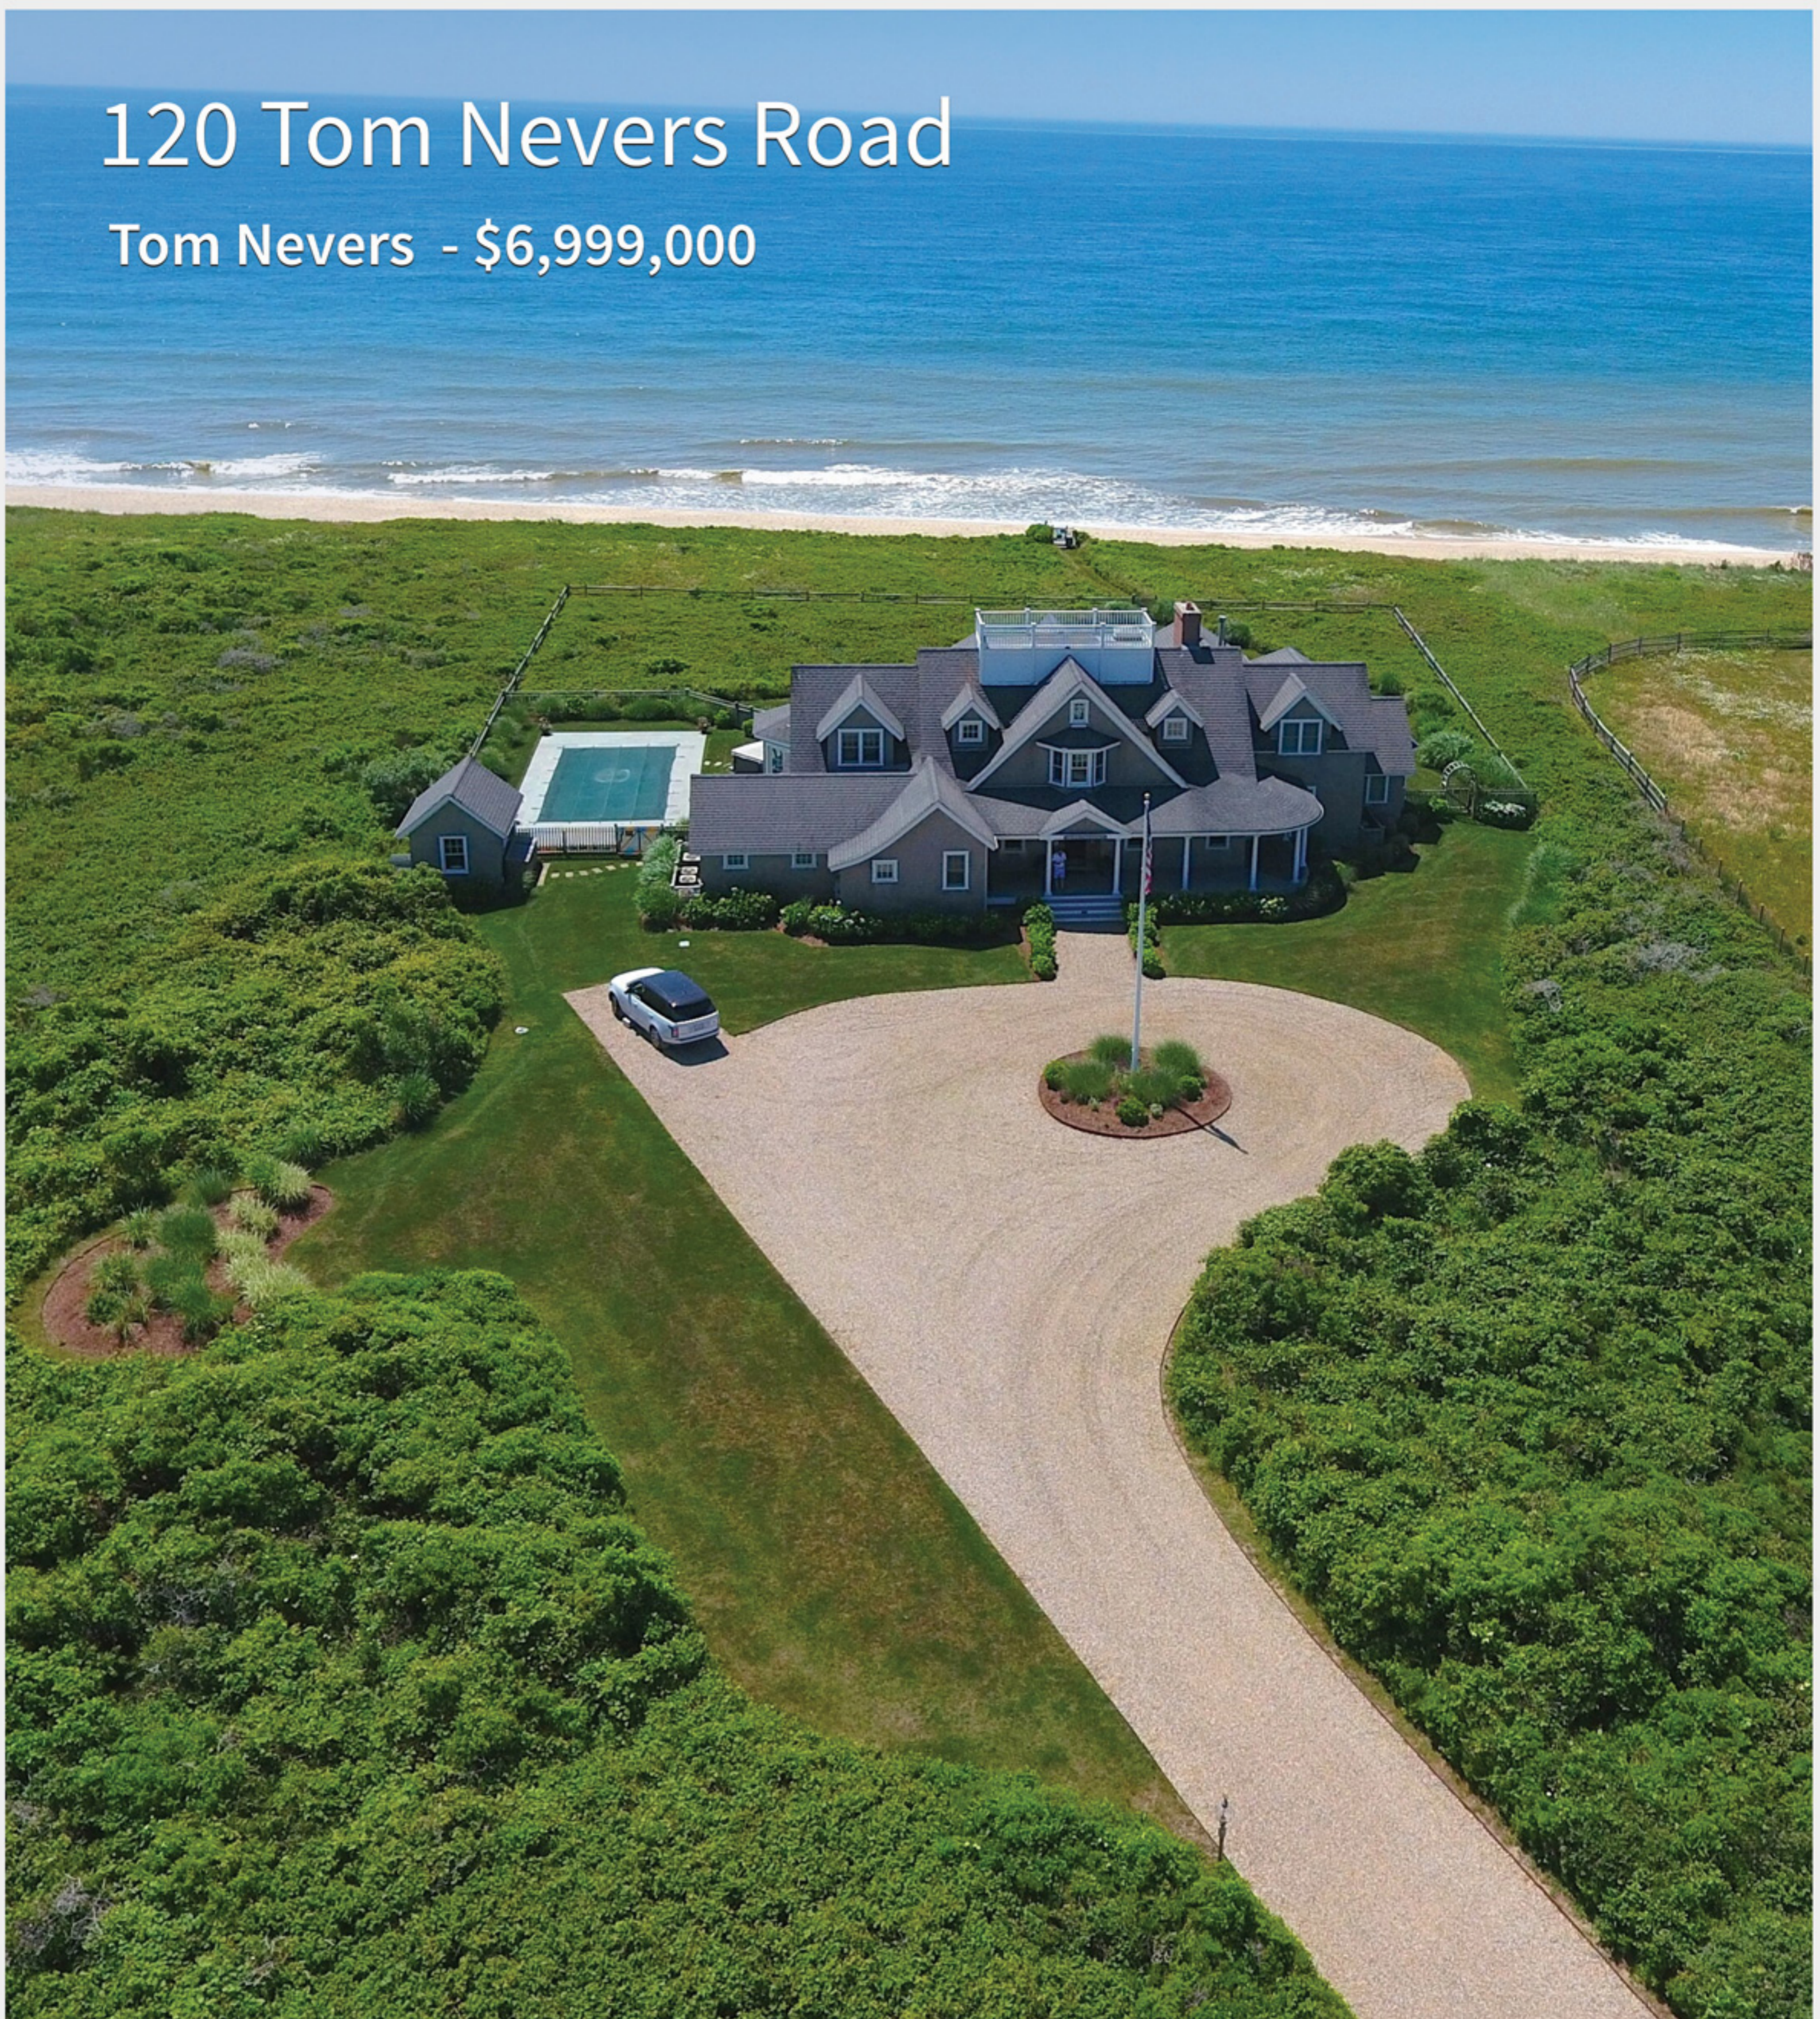

120 Tom Nevers Road

Tom Nevers - $6,999,000

Chris Kling

cell: 508-446-0444

office: 508-228-3202

klings@jpfco.com

Pepper Frazier
REAL ESTATE