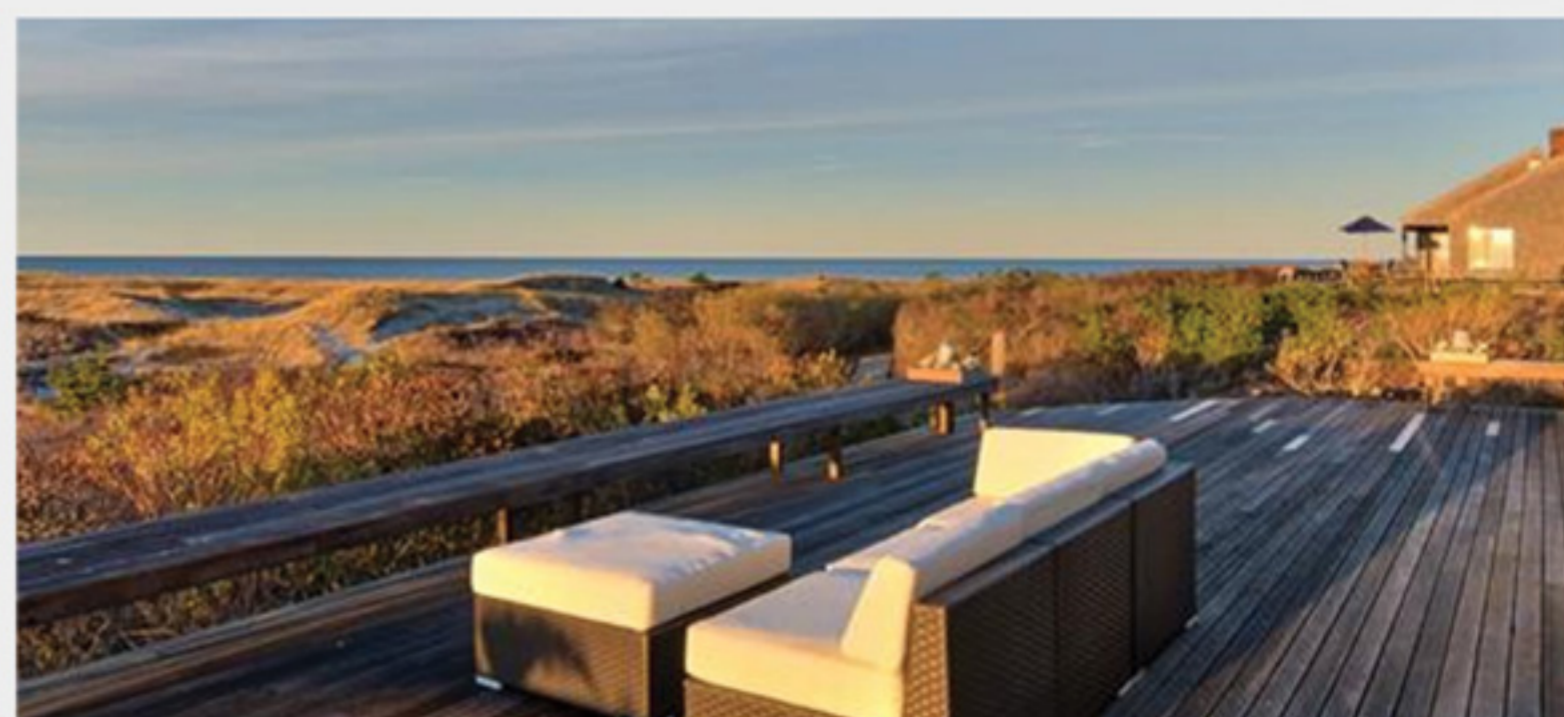

8 Lavendar Lane

Cliff - $13,995,000

Chris Kling

cell: 508-446-0444

office: 508-228-3202

klings@jpfco.com

Pepper Frazier
REAL ESTATE