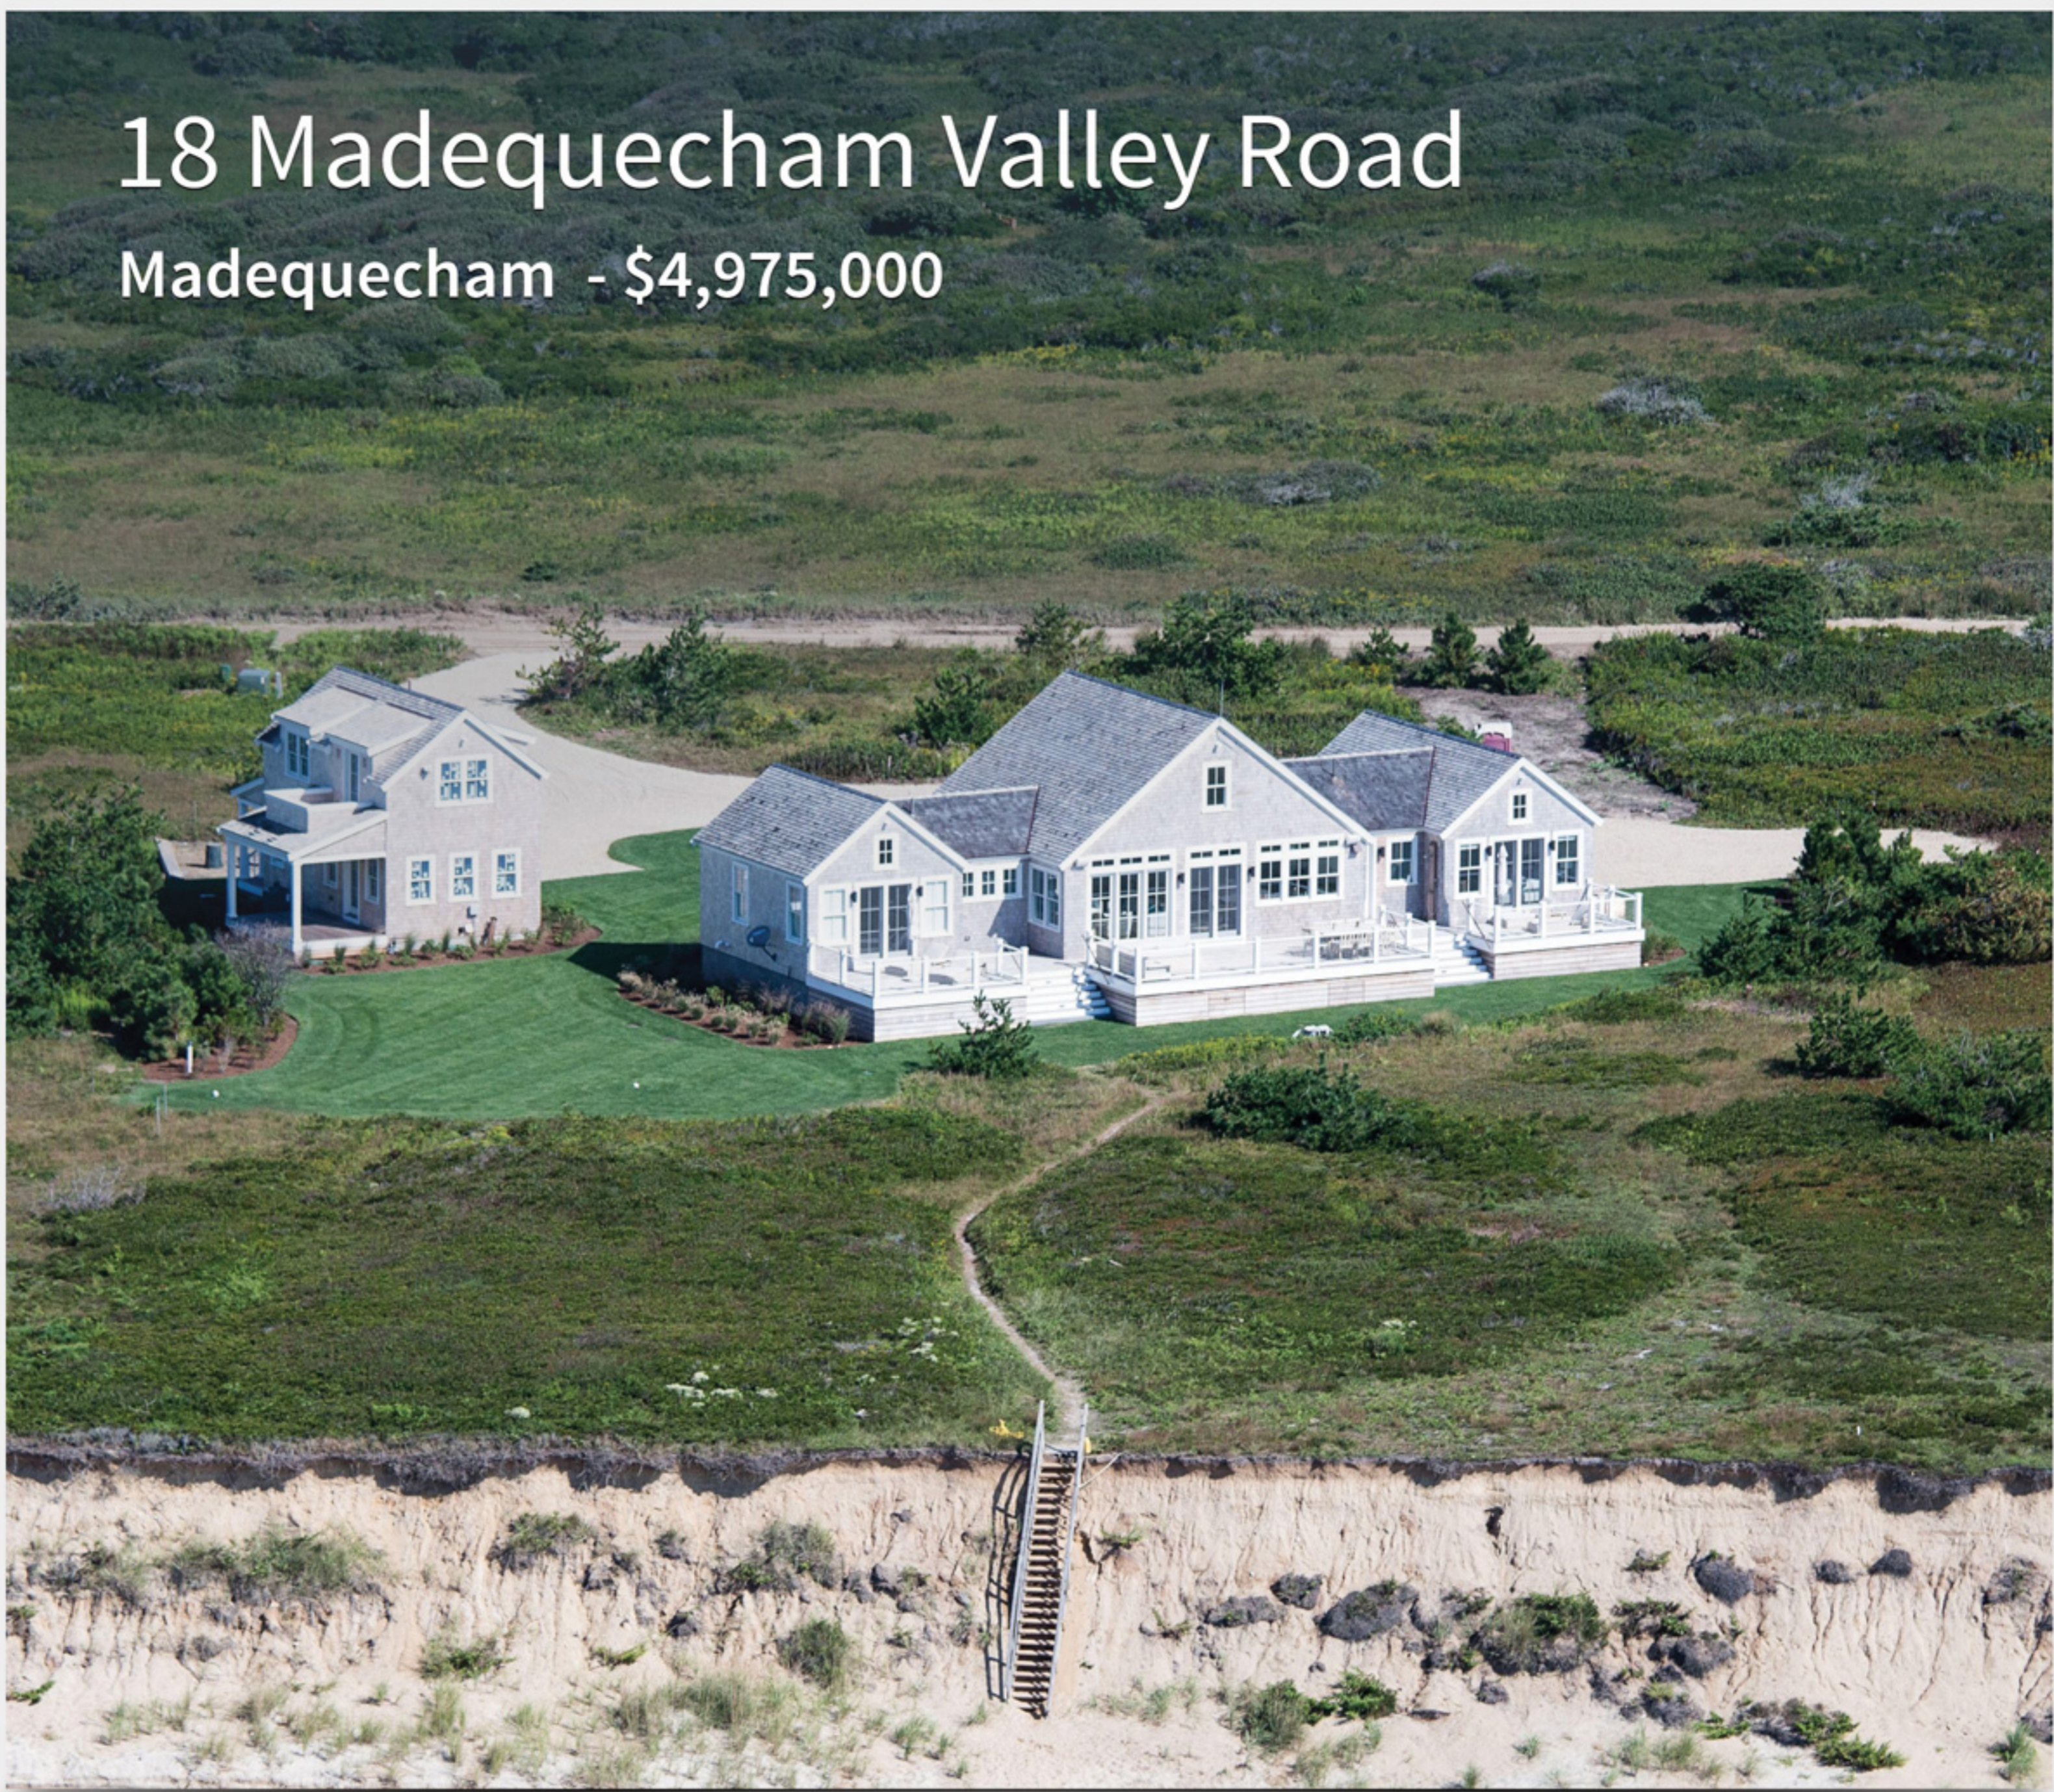

Squam

\$16,999,000

Chris Kling

cell: 508-446-0444

office: 508-228-3202

klings@jpfco.com

 **Pepper Frazier**
REAL ESTATE

8 Lavendar Lane

cell: 508-446-0444

office: 508-228-3202

klings@jpfco.com

 **Pepper Frazier**
REAL ESTATE

18 Madequecham Valley Road

Madequecham - \$4,975,000

Chris Kling

cell: 508-446-0444