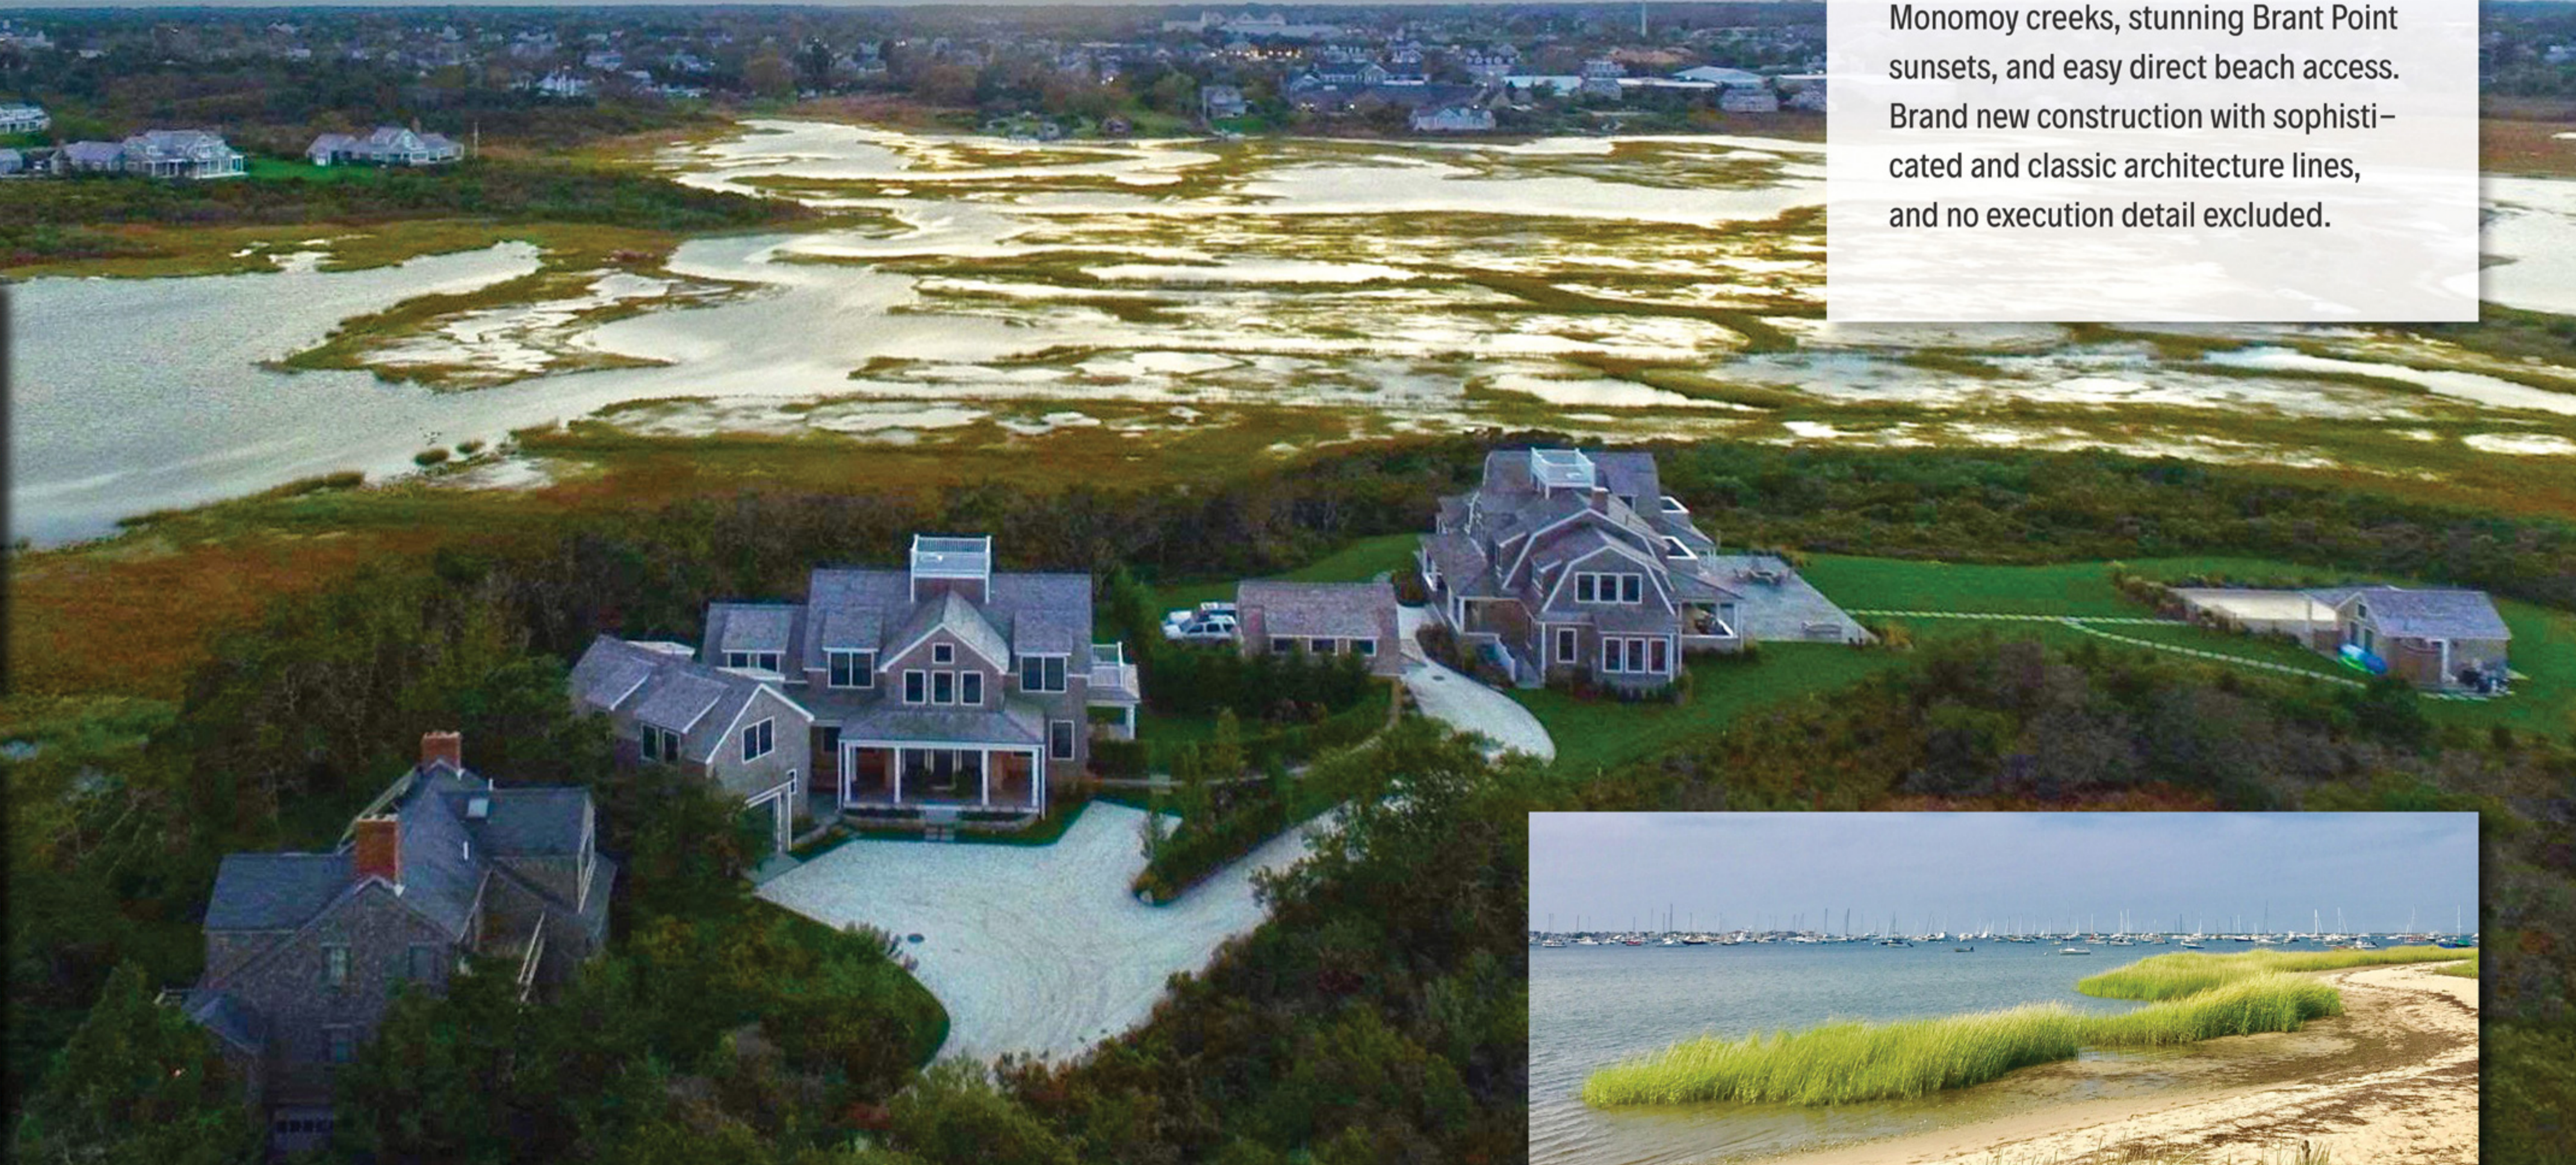

10 & 12 Monomoy Creek Road

Monomoy - \$23,500,000

Incredible opportunity to own your very own Monomoy Dream compound. Two beautiful homes are brilliantly sited on a natural peninsula to take advantage of views of both the harbor and Monomoy creeks, stunning Brant Point sunsets, and easy direct beach access. Brand new construction with sophisticated and classic architecture lines, and no execution detail excluded.