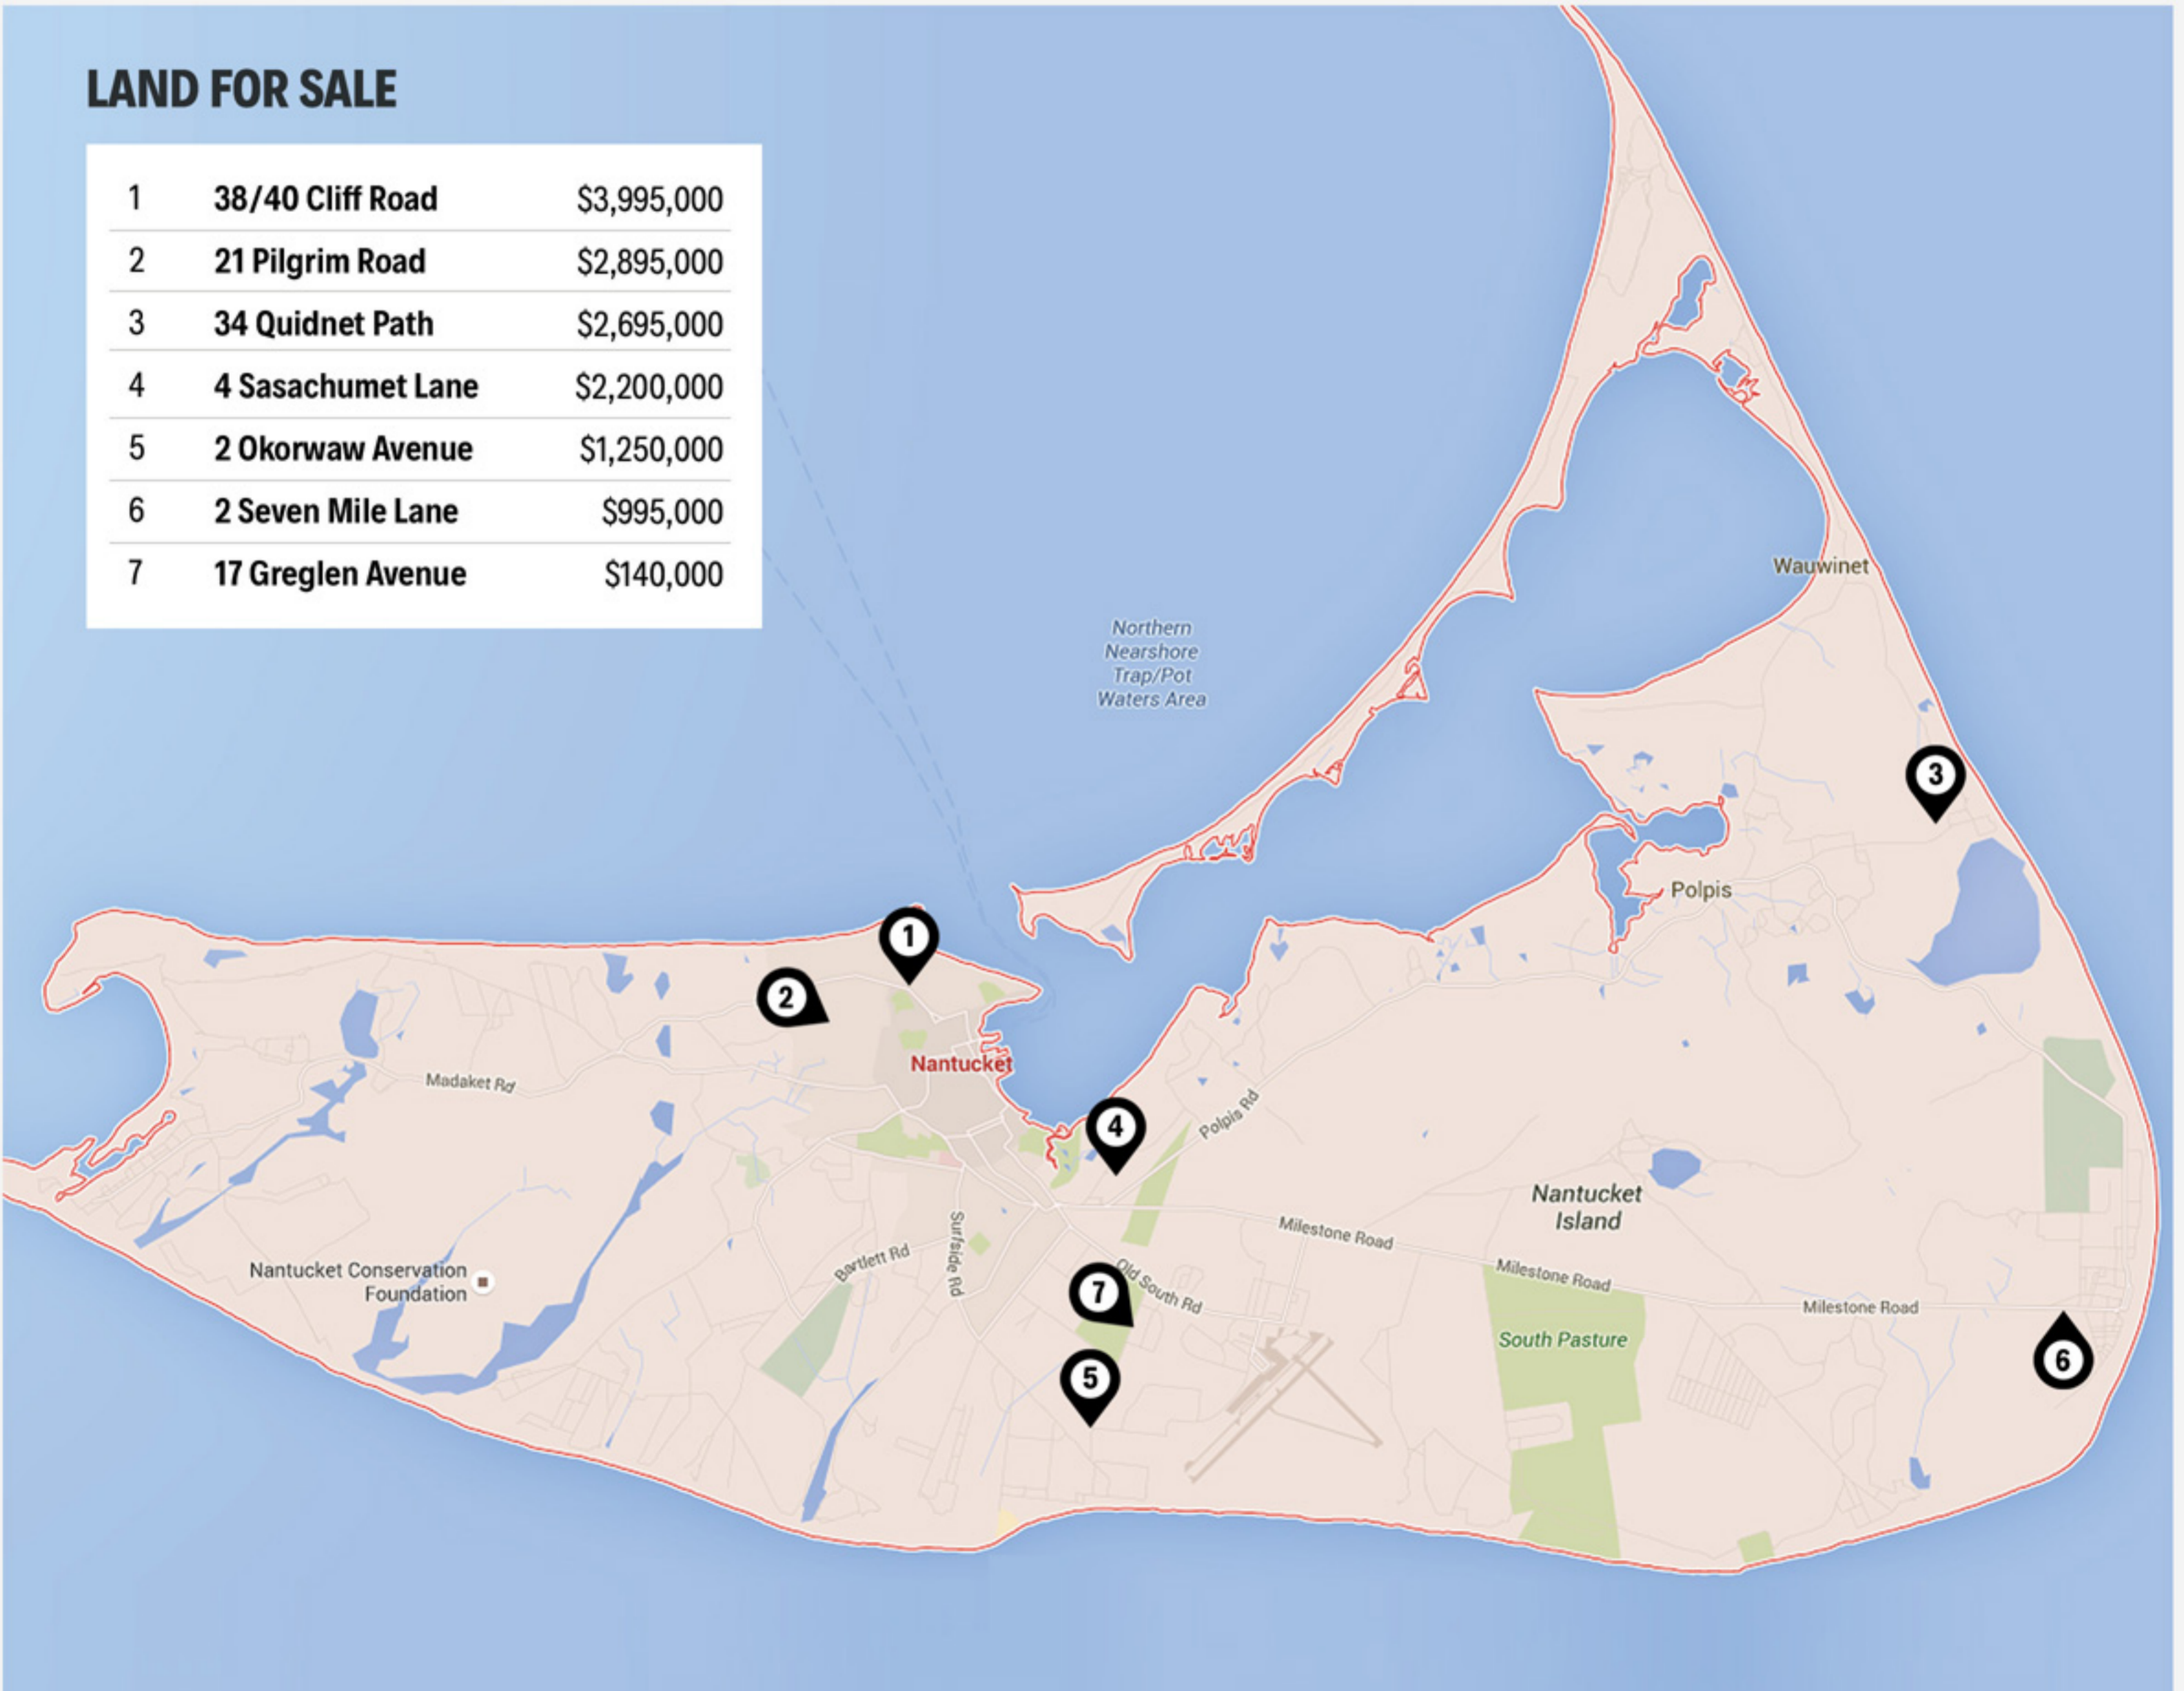

1	38/40 Cliff Road	\$3,995,000
2	21 Pilgrim Road	\$2,895,000
3	34 Quidnet Path	\$2,695,000
4	4 Sasachumet Lane	\$2,200,000
5	2 Okorwaw Avenue	\$1,250,000
6	2 Seven Mile Lane	\$995,000
7	17 Greglen Avenue	\$140,000