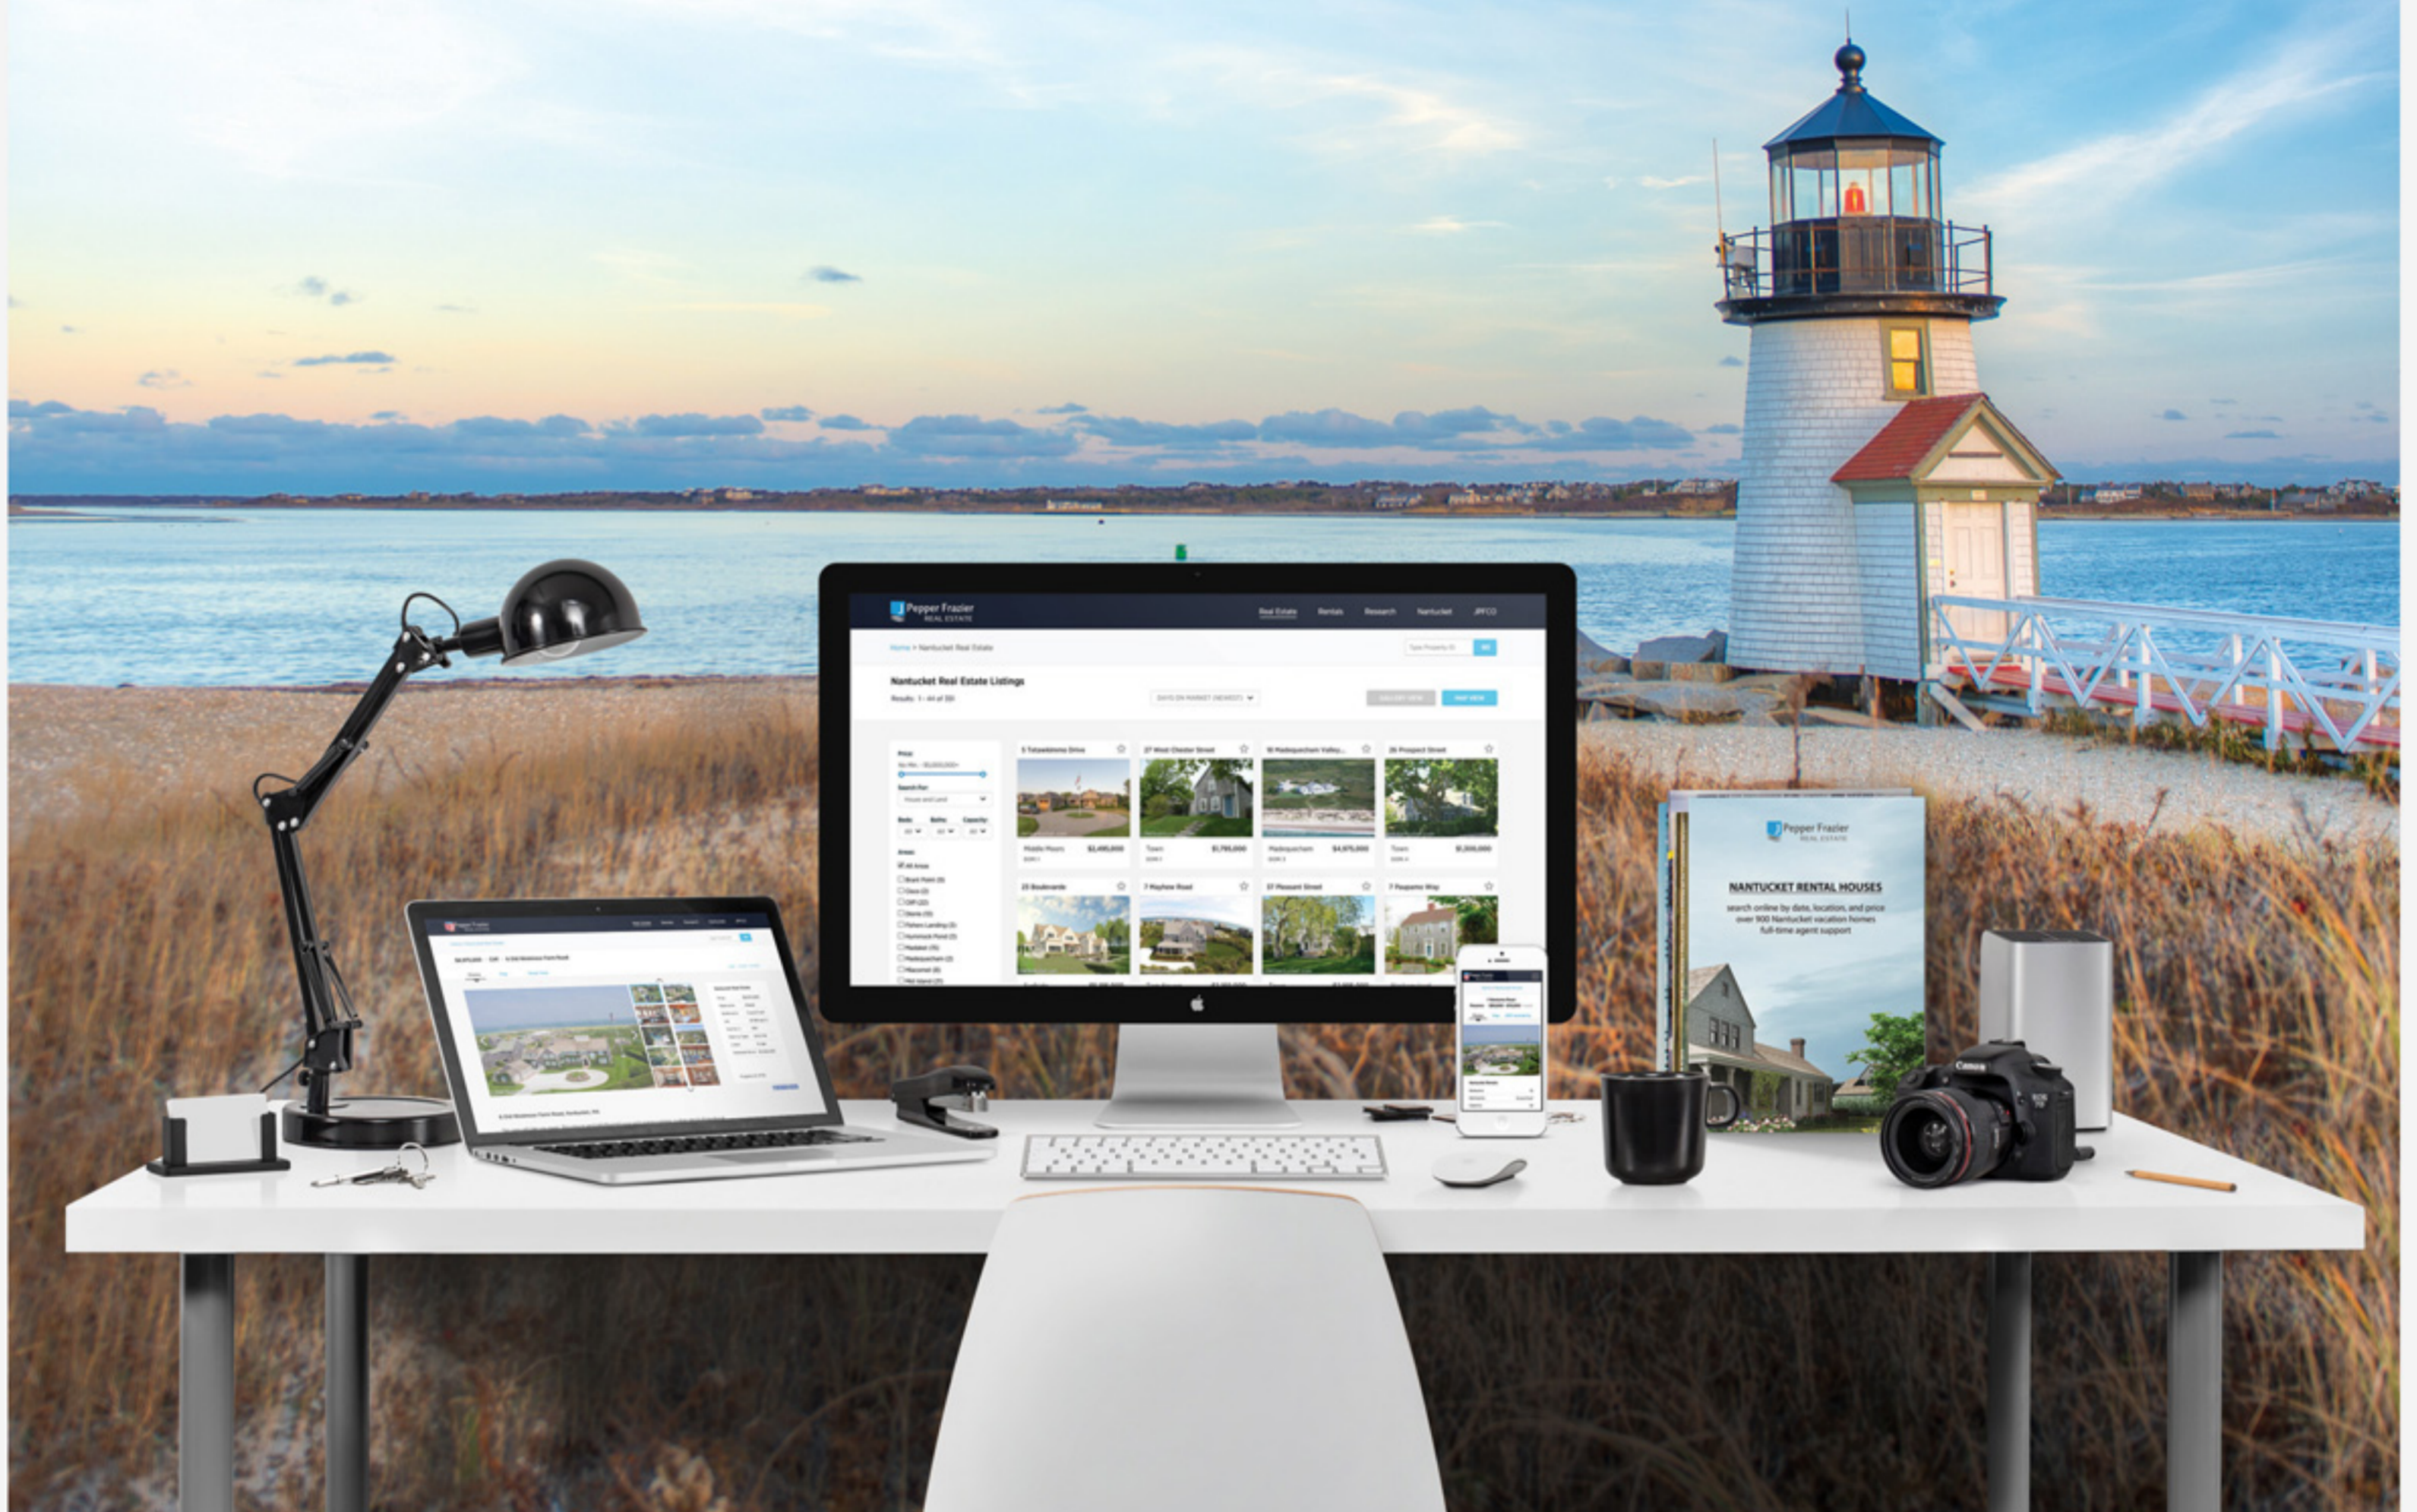

JPFCO.COM

The Best Website for Real Estate
and Vacation Rentals on Nantucket

Real Estate

Even our competition uses our website to search real estate. Simple navigation with filters for all categories.

Market Research

Explore every sold property on Nantucket. Segment to your areas and generate reports.

Rentals

Search by your vacation dates! Add filters to match your ideal locations, bedroom count and price point.

19 Centre Street,
Nantucket, MA

Pepper Frazier
REAL ESTATE