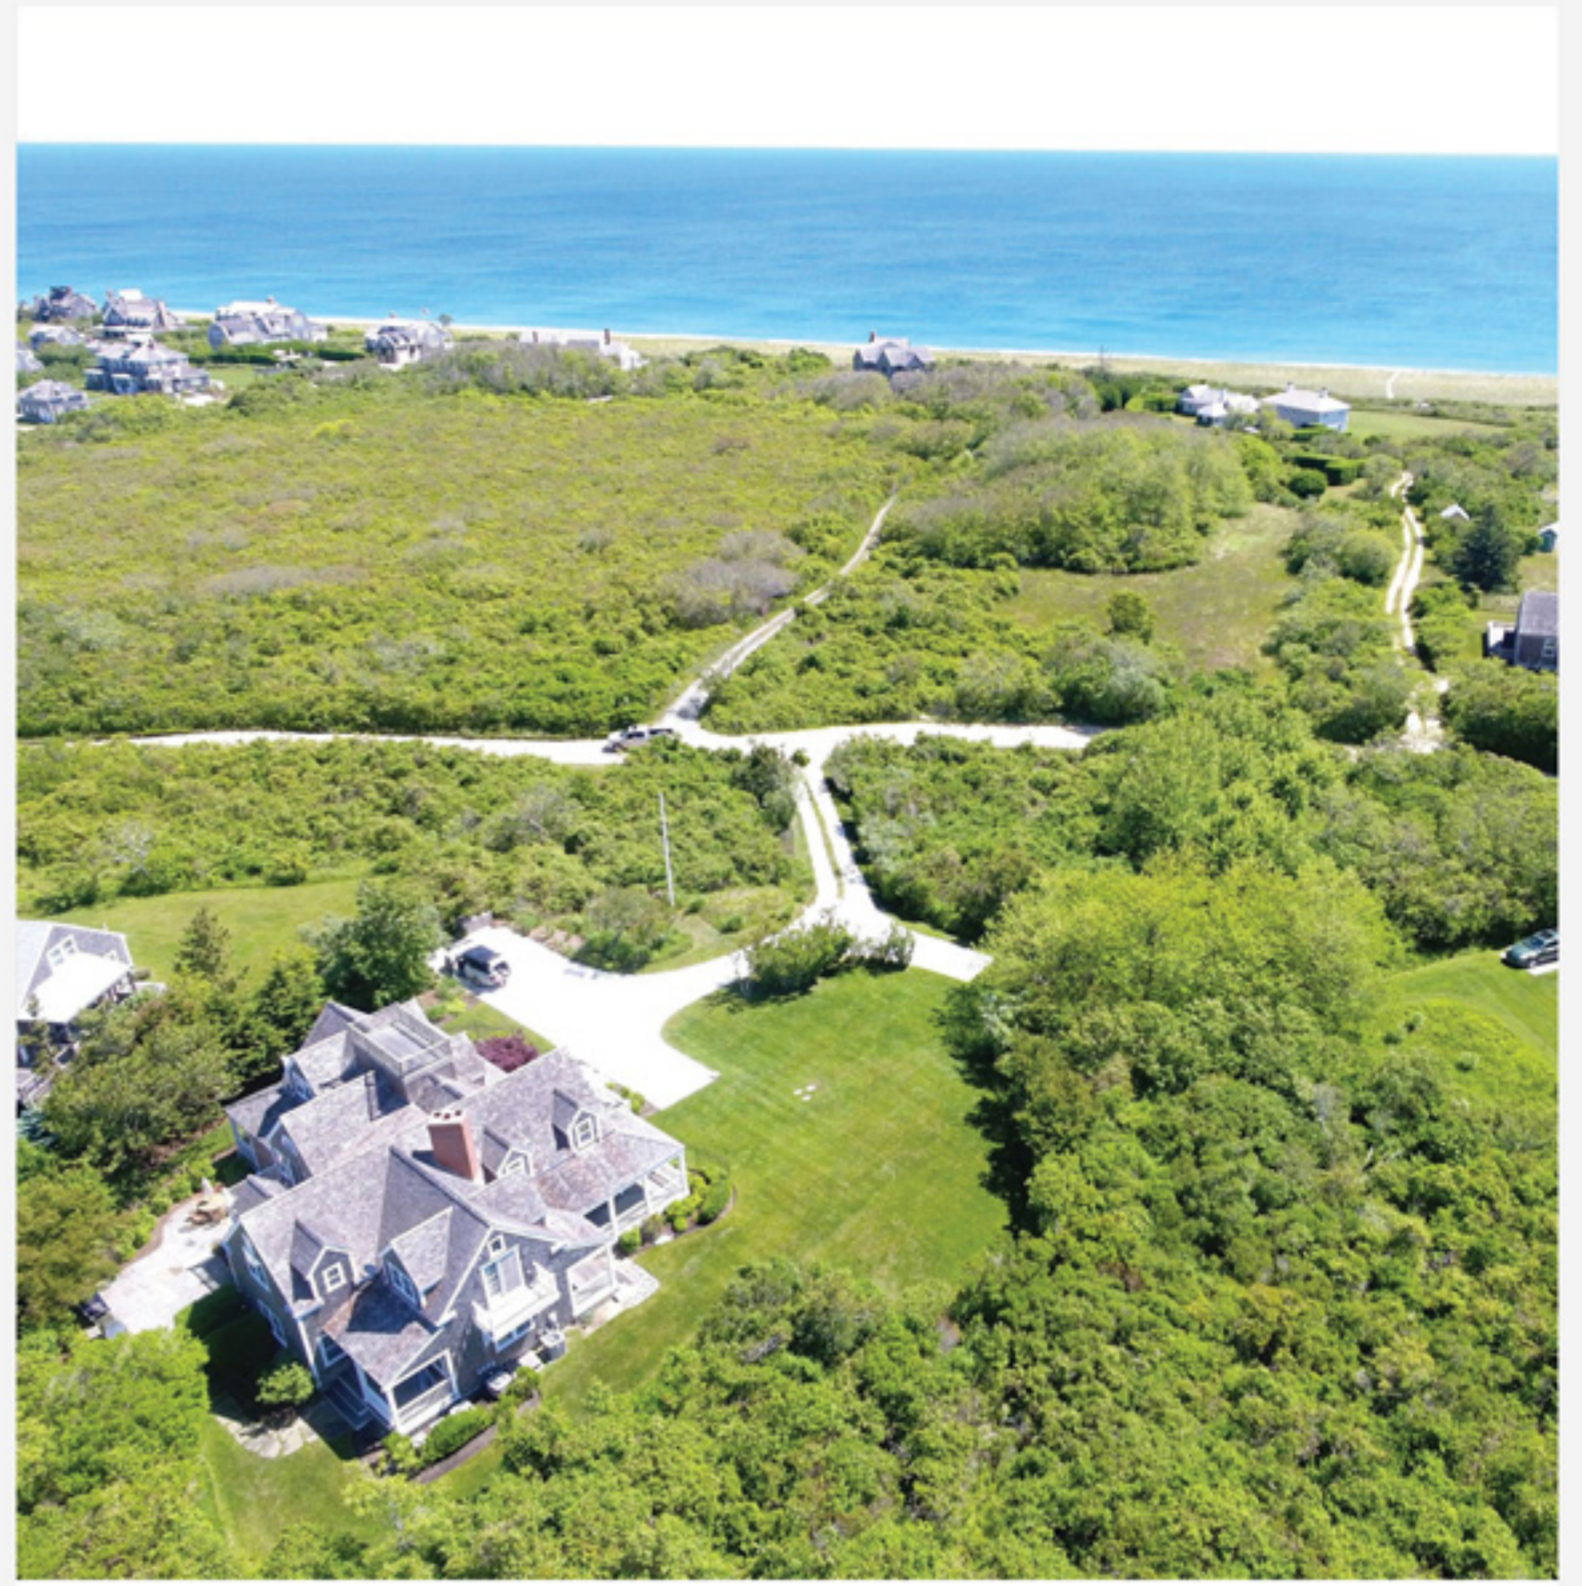

**POCOMO**

1 Weetamo Road

\$9,595,000

**SURFSIDE**

1 Pochick Avenue

\$7,995,000

**CLIFF**

14 Old Westmoor Farm

8 Masaquet Avenue

\$5,495,000

**SQUAM**

60 Squam Road

\$4,995,000

**SURFSIDE**

50 Lovers Lane

\$3,995,000

**CLIFF**

1 Maxey Pond

\$3,950,000

19 Centre Street,  
Nantucket, MA

**SQUAM**

56 Squam Road

\$7,995,000

**SURFSIDE**