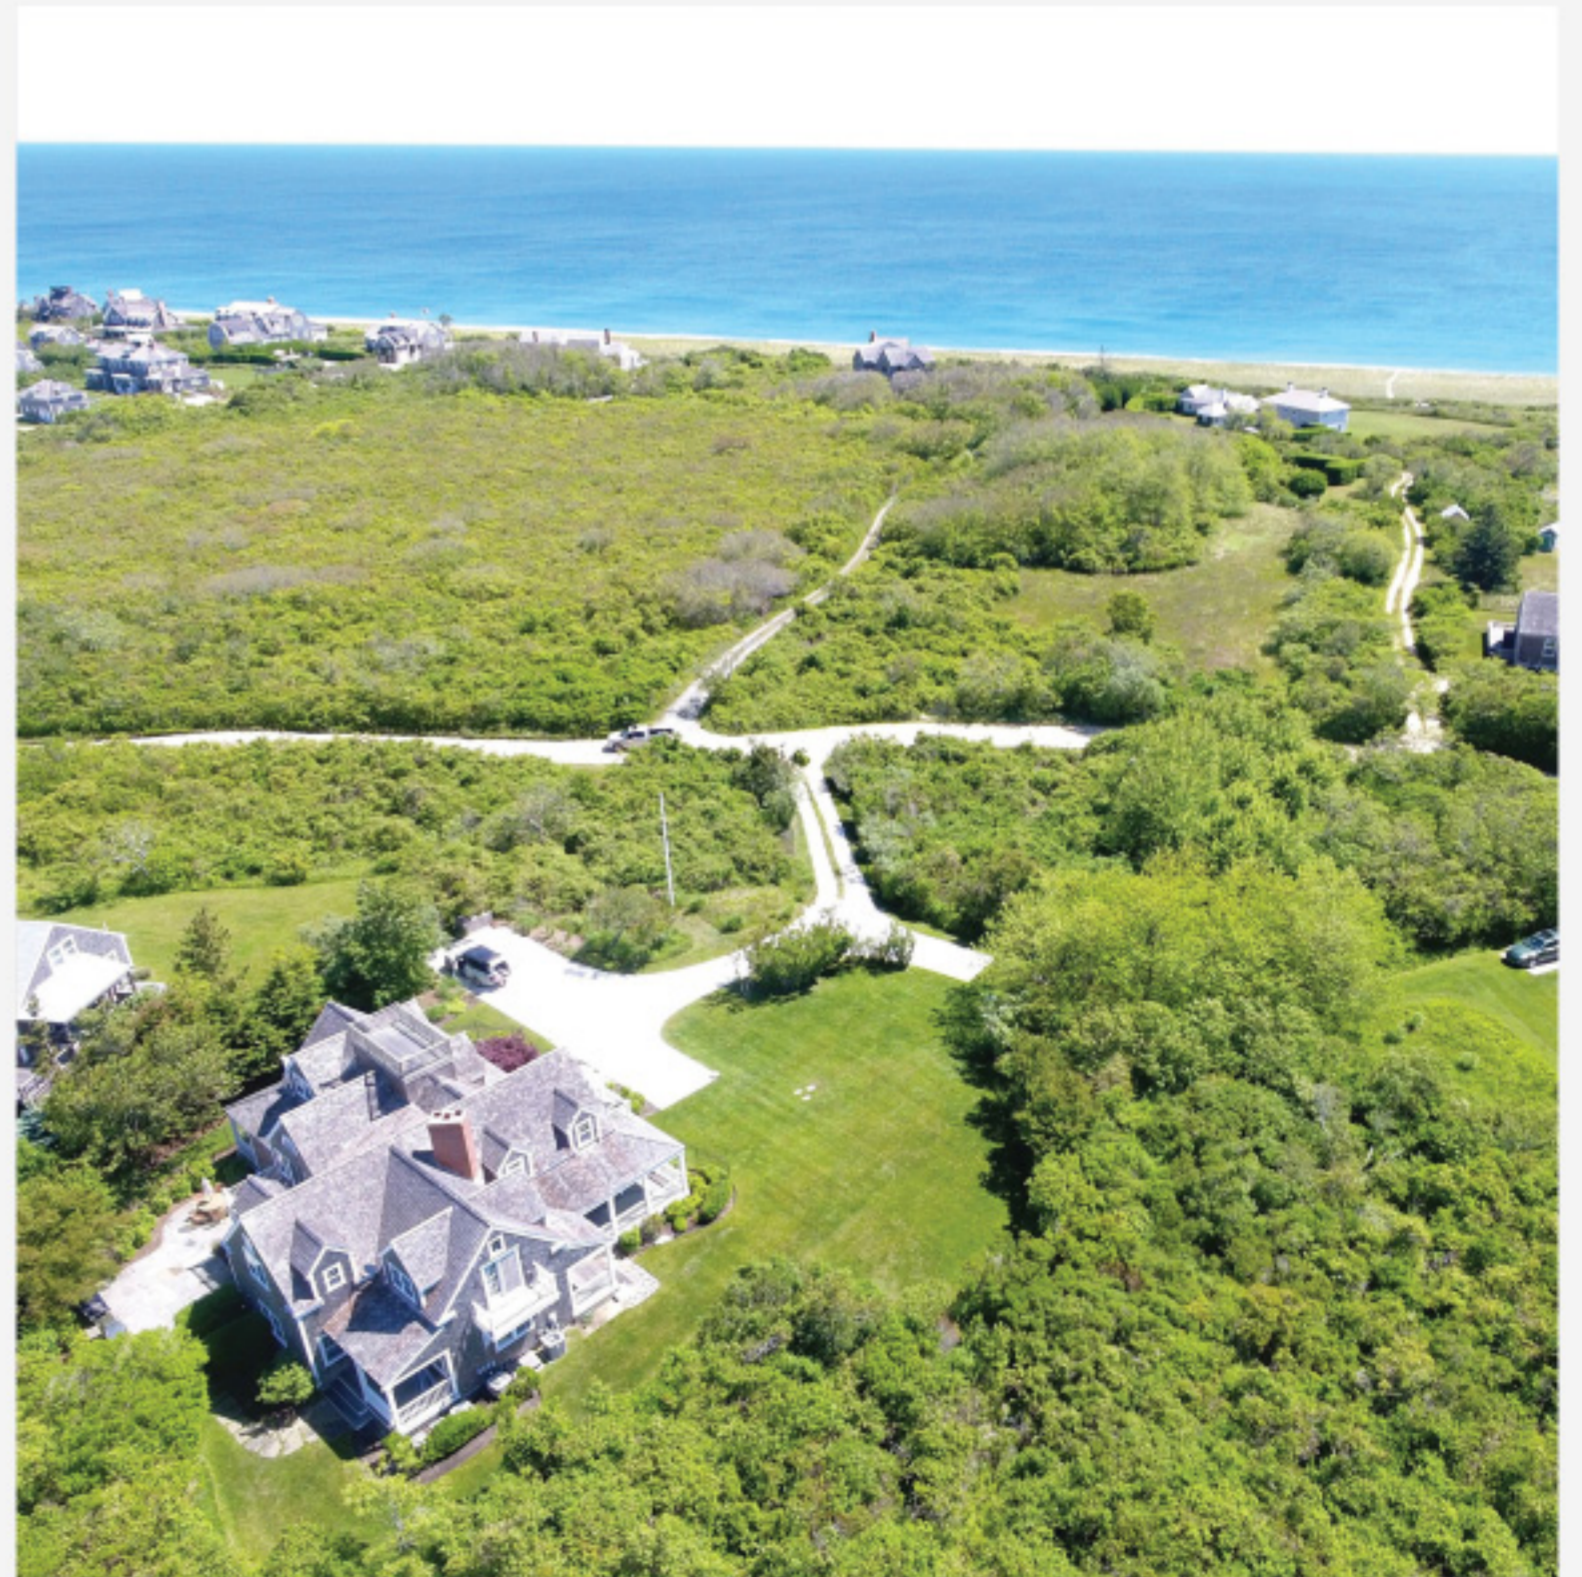

SQUAM

60 Squam Road

$4,995,000

Creating the Life

508.228.3202
www.jpfc.com