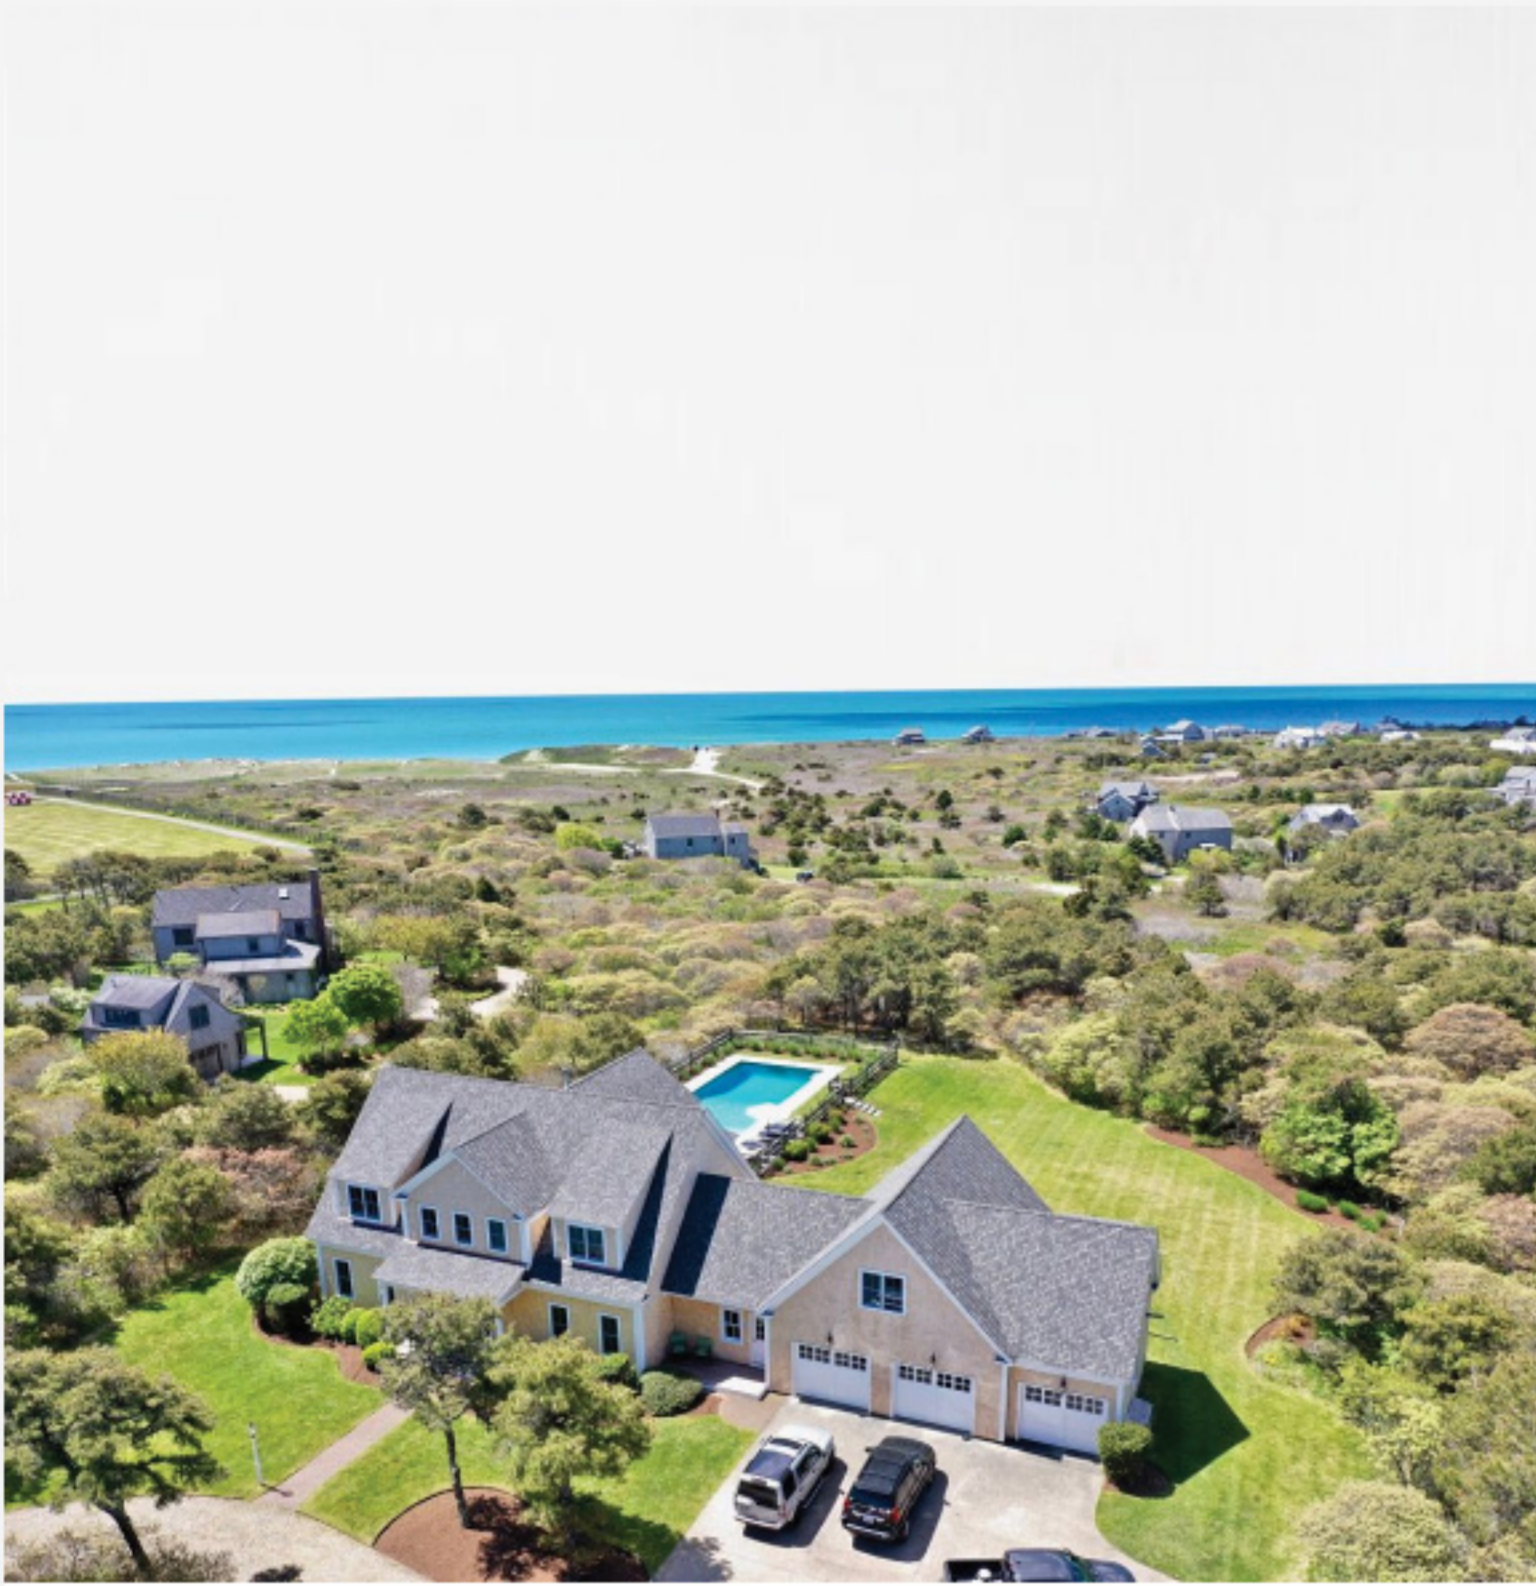

**SURFSIDE**

22 Boulevard

\$5,995,000

**MONOMOY**

10 Monomoy Creek Road

\$5,495,000

**BRANT POINT**

8 Galen Avenue

\$5,295,000

**SQUAM**

60 Squam Road

\$4,995,000

*Creating the Life*

508.228.3202  
[www.jpfc.com](http://www.jpfc.com)

**BRANT POINT**

34 Walsh Street

\$4,995,000

**SURFSIDE**

115 Surfside Road

\$4,895,000

**QUIDNET**

26 Quidnet Path

\$4,325,000

**CLIFF**

19 Pilgrim Road

\$4,295,000

19 Centre Street,  
Nantucket, MA

**SURFSIDE**

1 Waterview Drive

\$3,995,000

**BRANT POINT**

1 Walsh Street