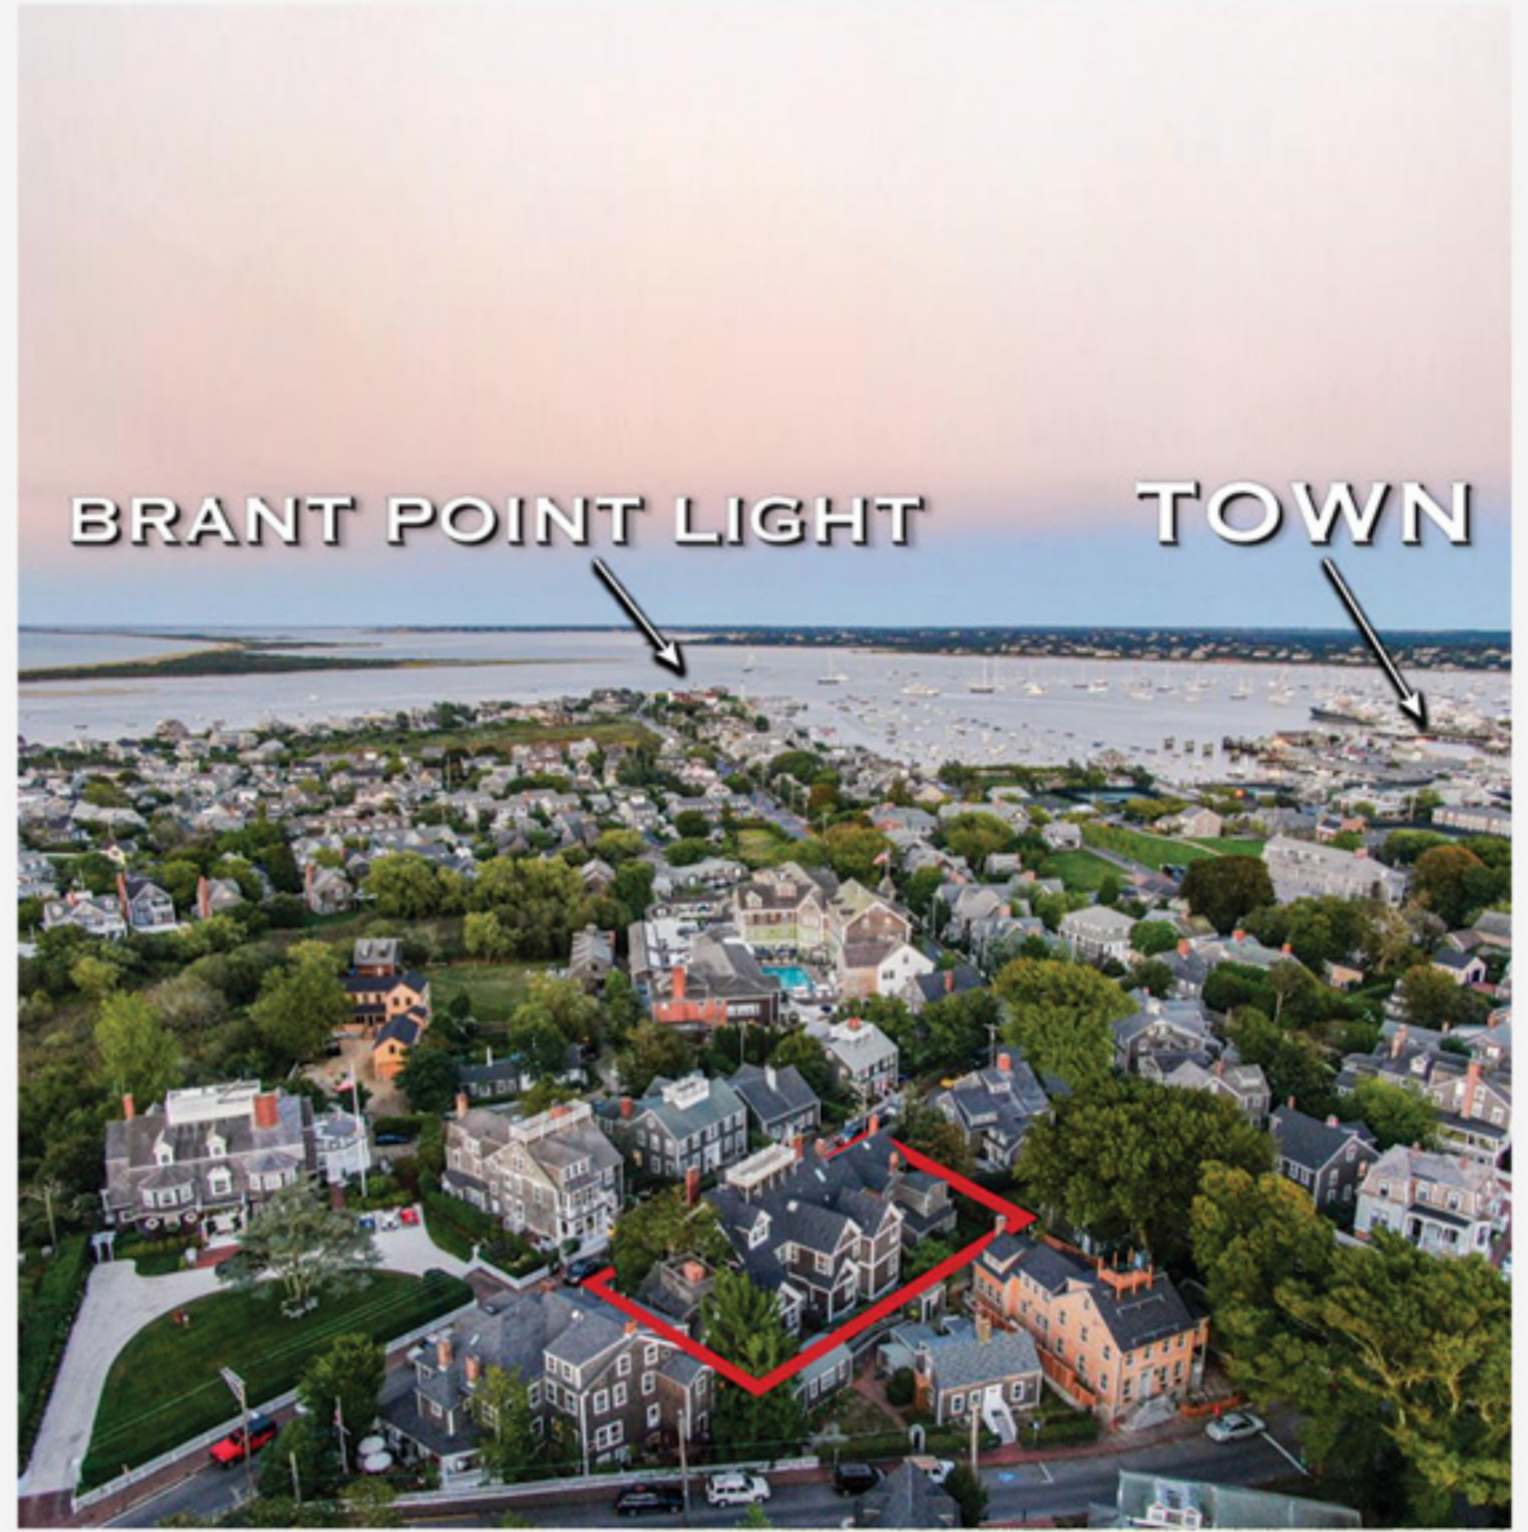

CLIFF

8 Cliff Road #2

$1,075,000