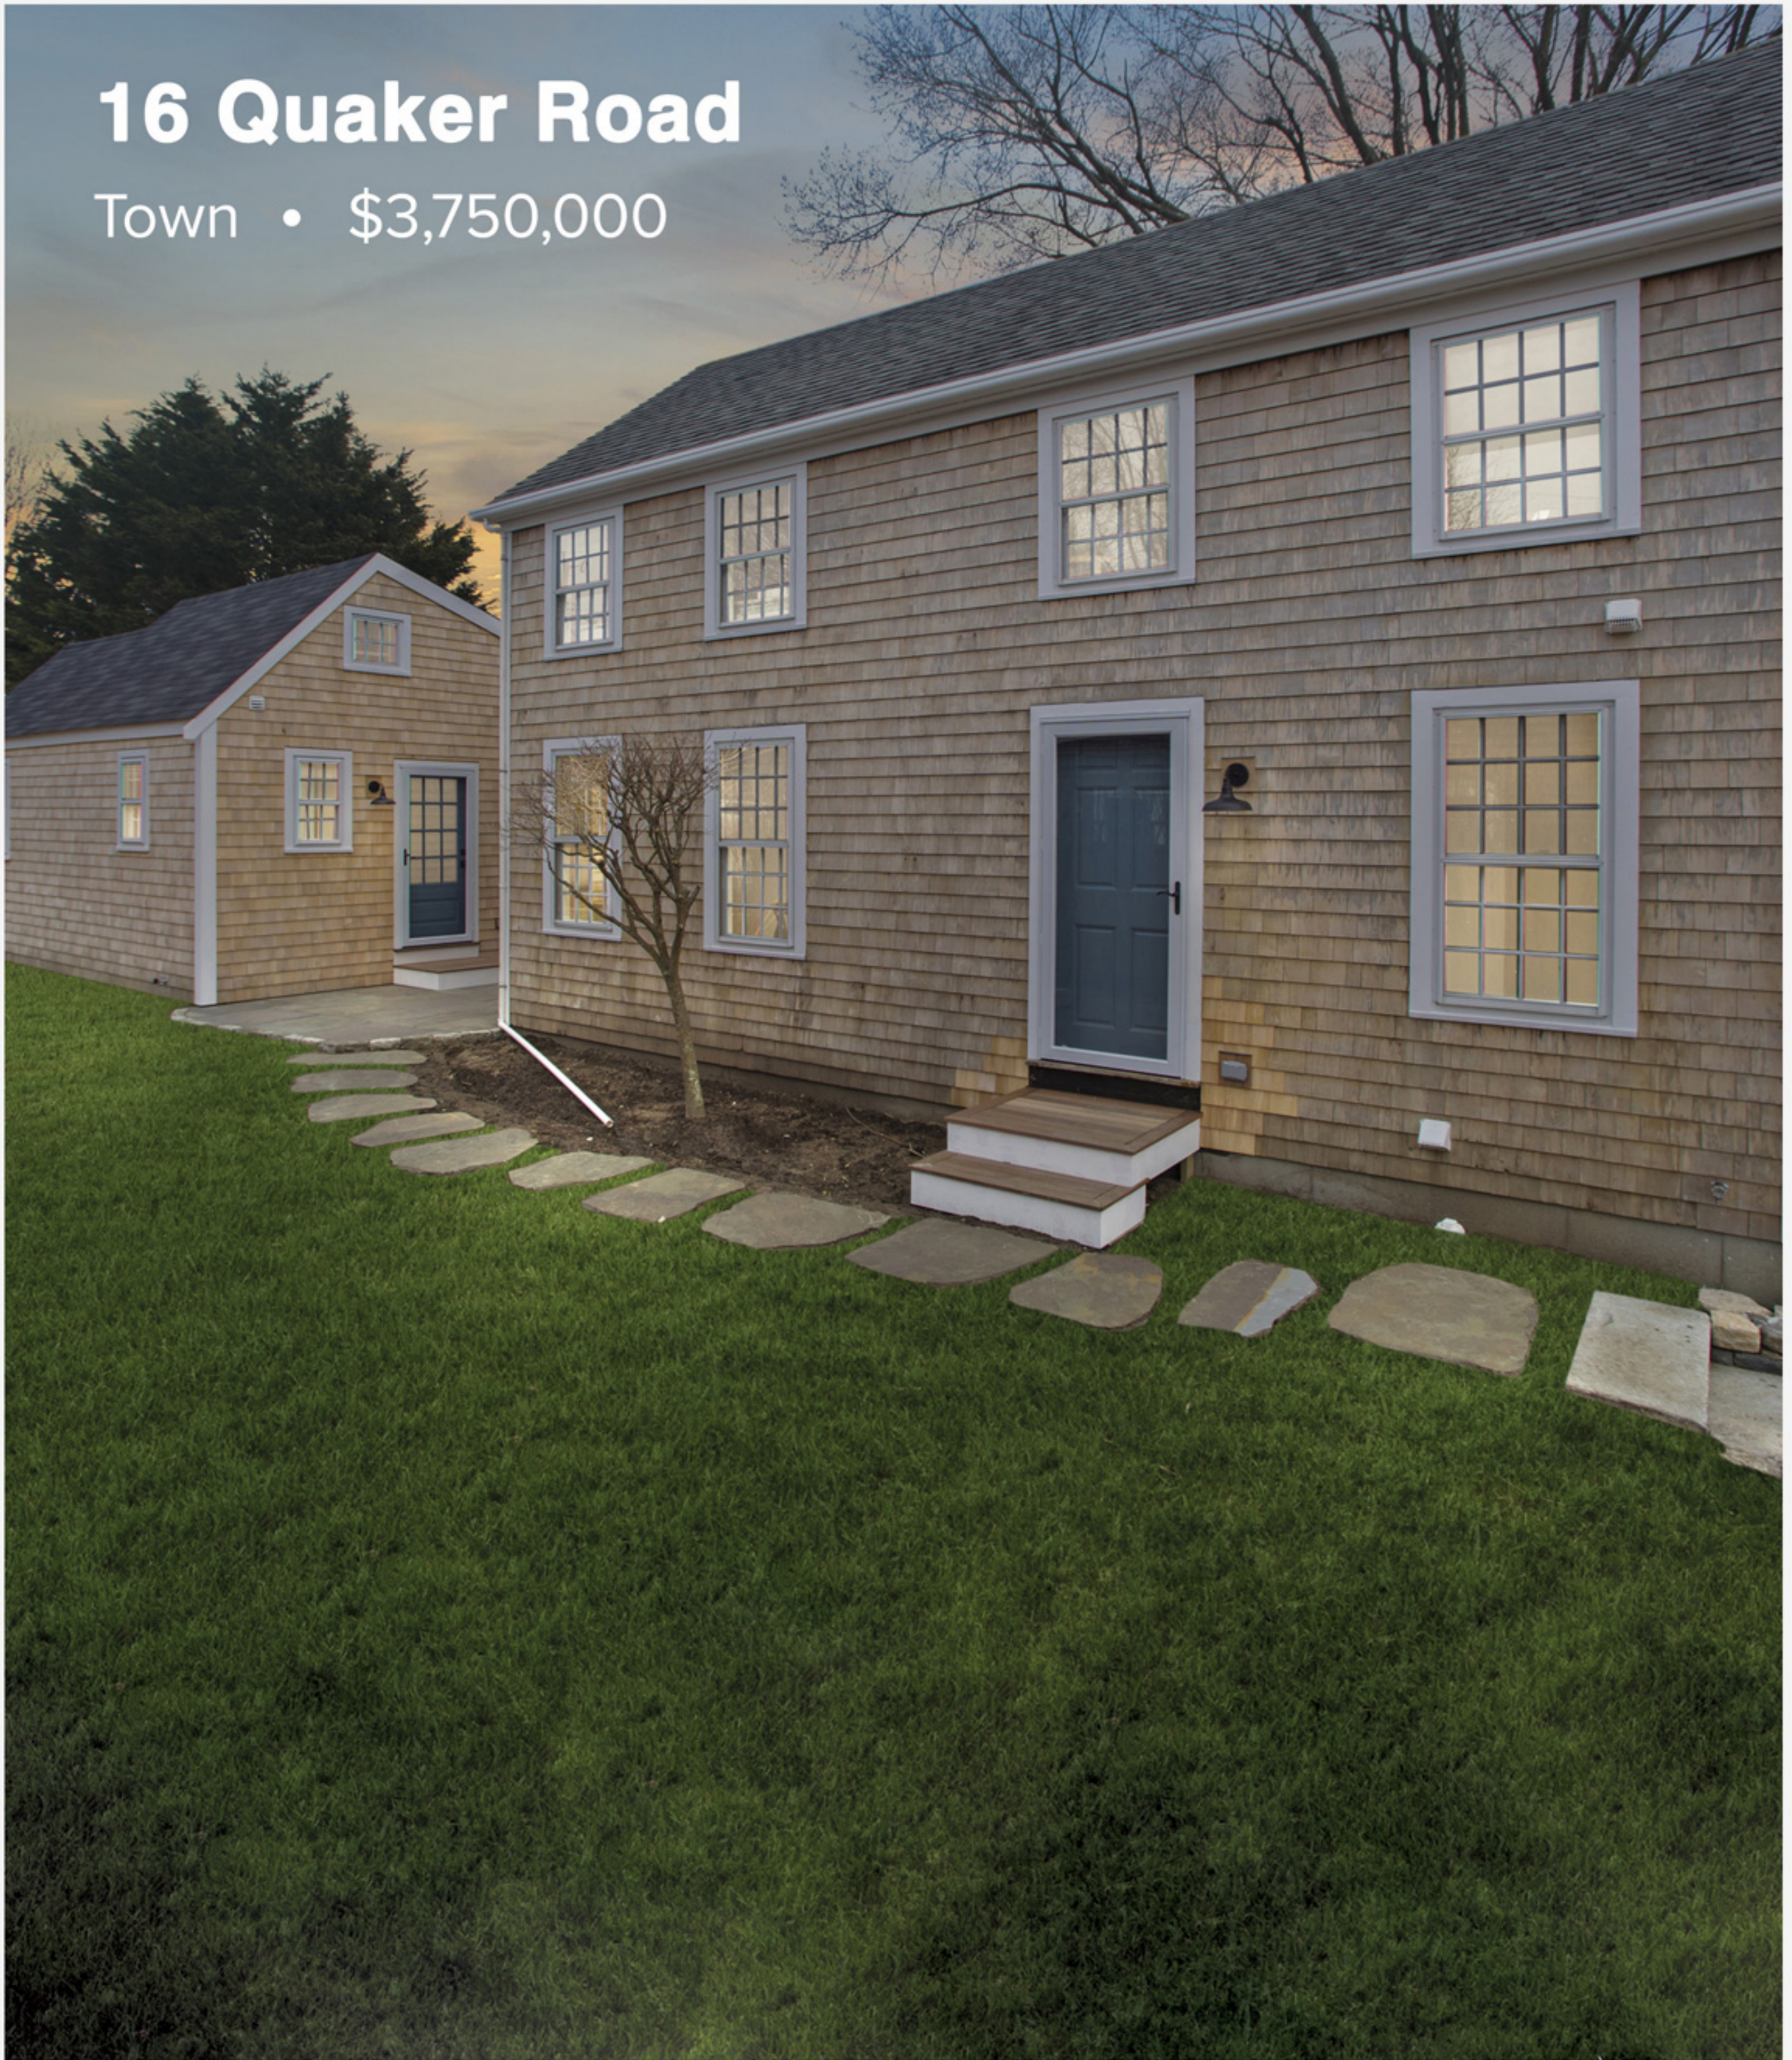

16 Quaker Road

Town • $3,750,000

(508) 446-0444
kling@jpfco.com

(111) 111-1111
amanda@domain.com