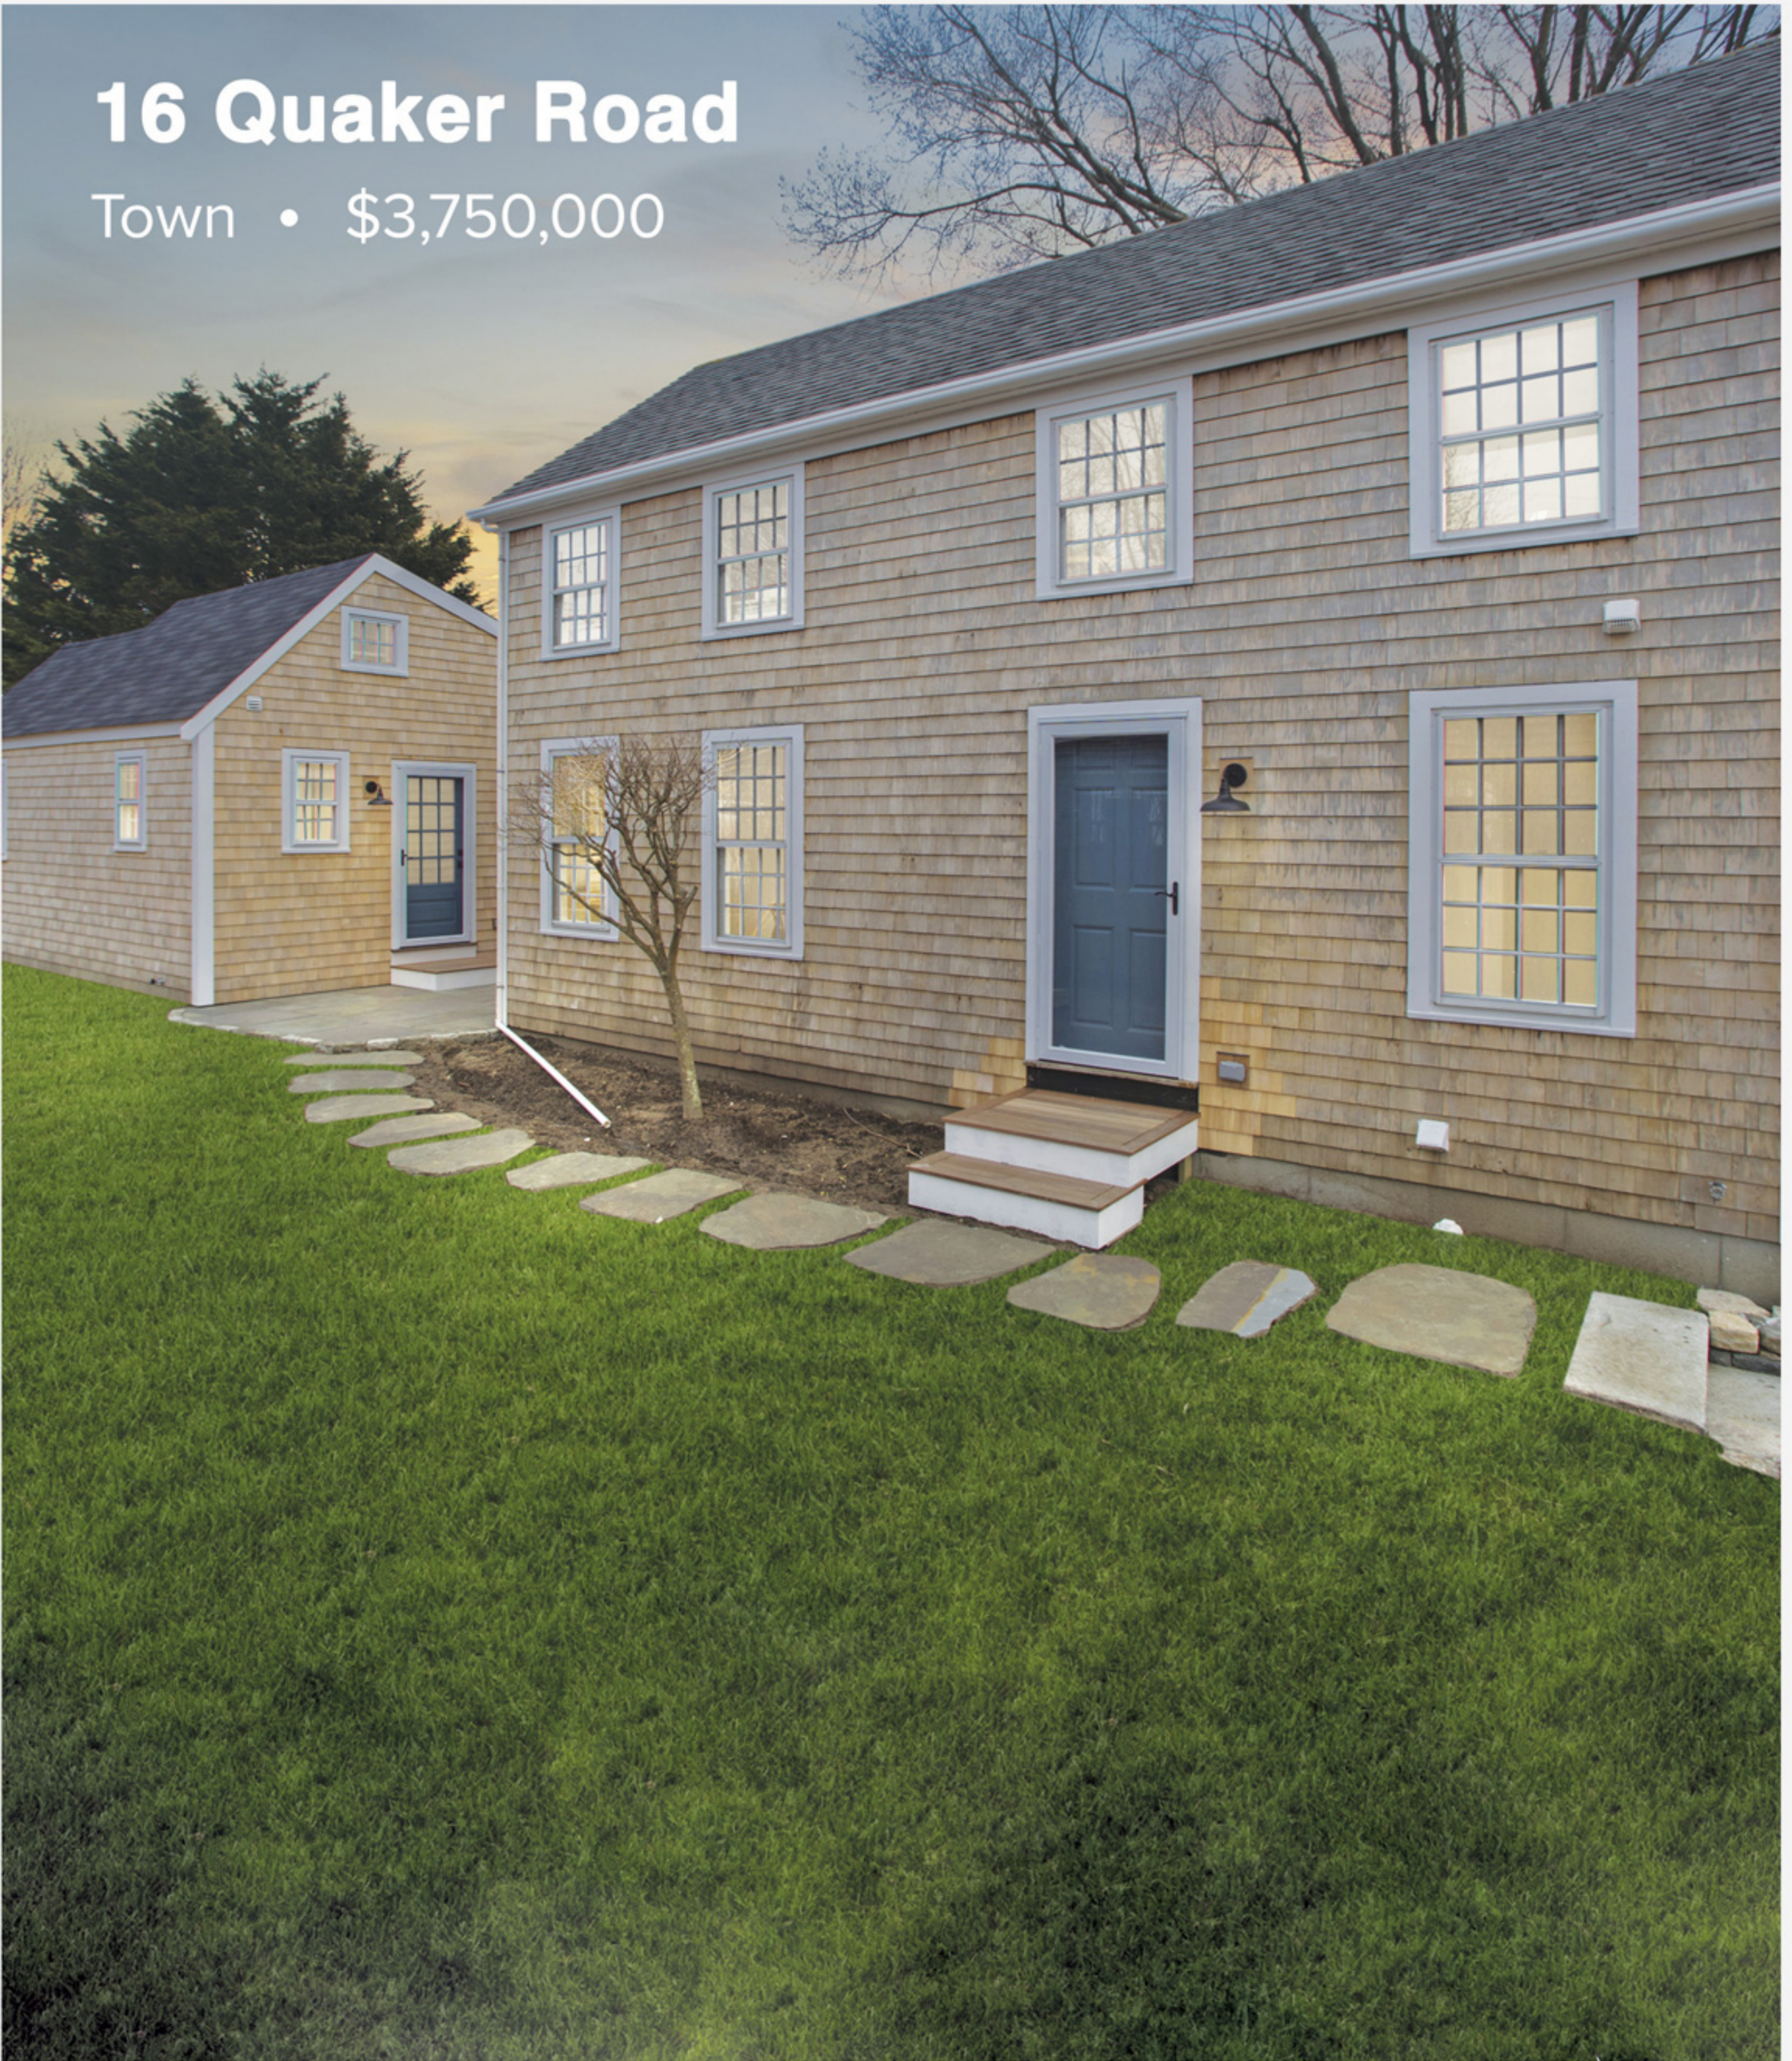

16 Quaker Road

Town • $3,750,000

(508) 446-0444
kling@jpfco.com

(203) 273-8615
amanda@jpfco.com