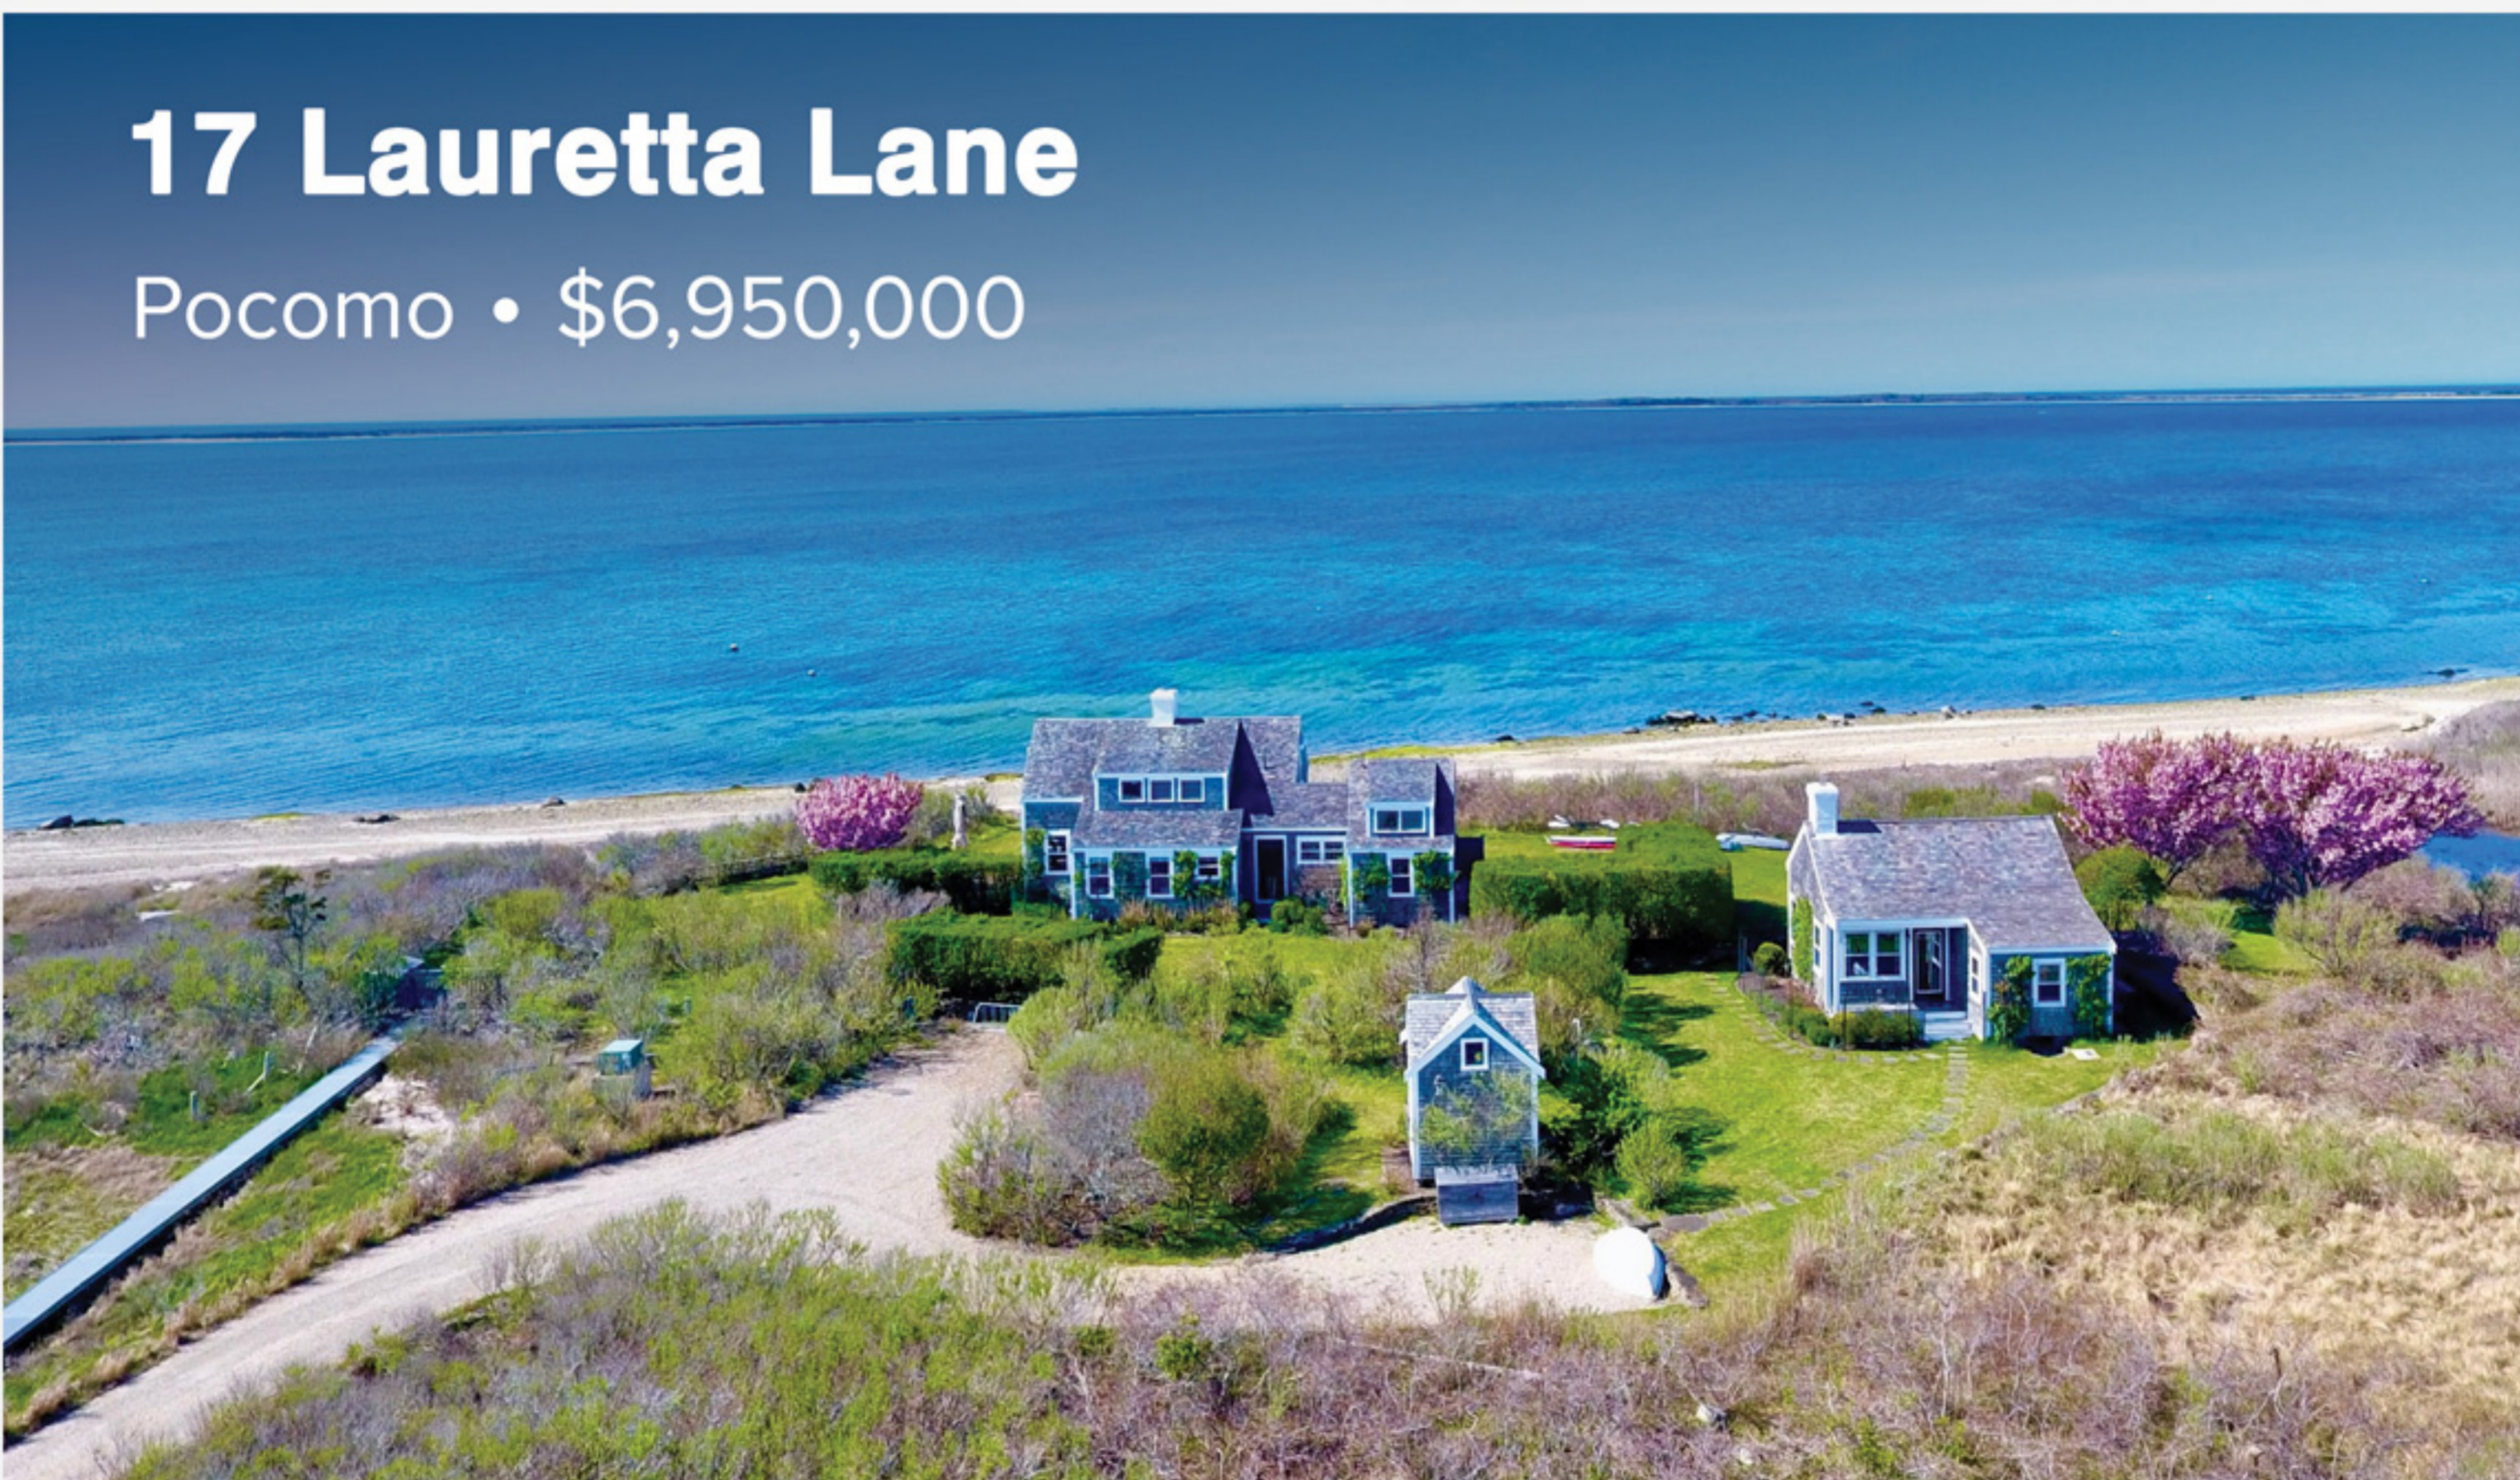

17 Laretta Lane

Pocomo • $6,950,000

19 Centre Street,
Nantucket, MA

Pepper Frazier
REAL ESTATE