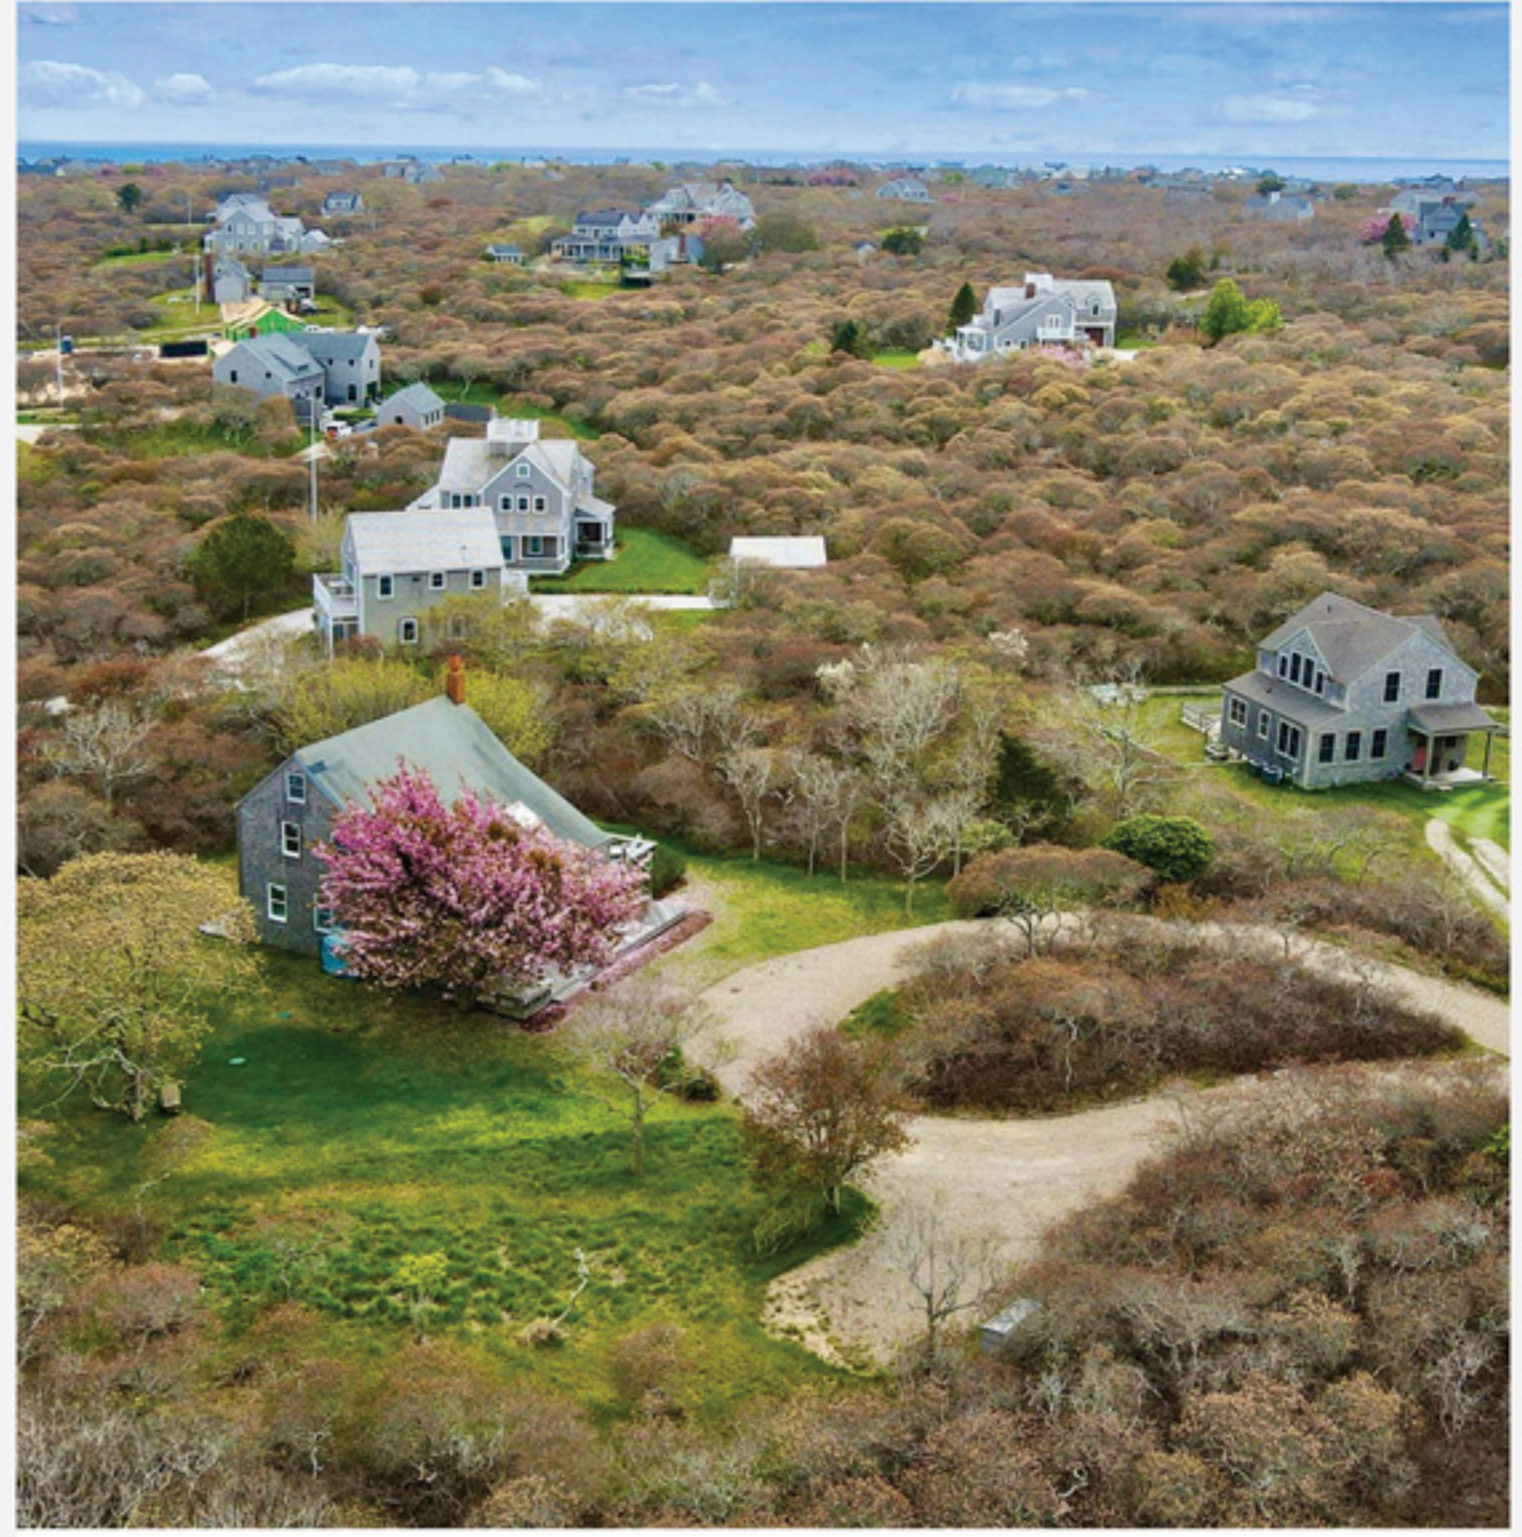

TOM NEVERS

13 Parson Lane

$6,500,000