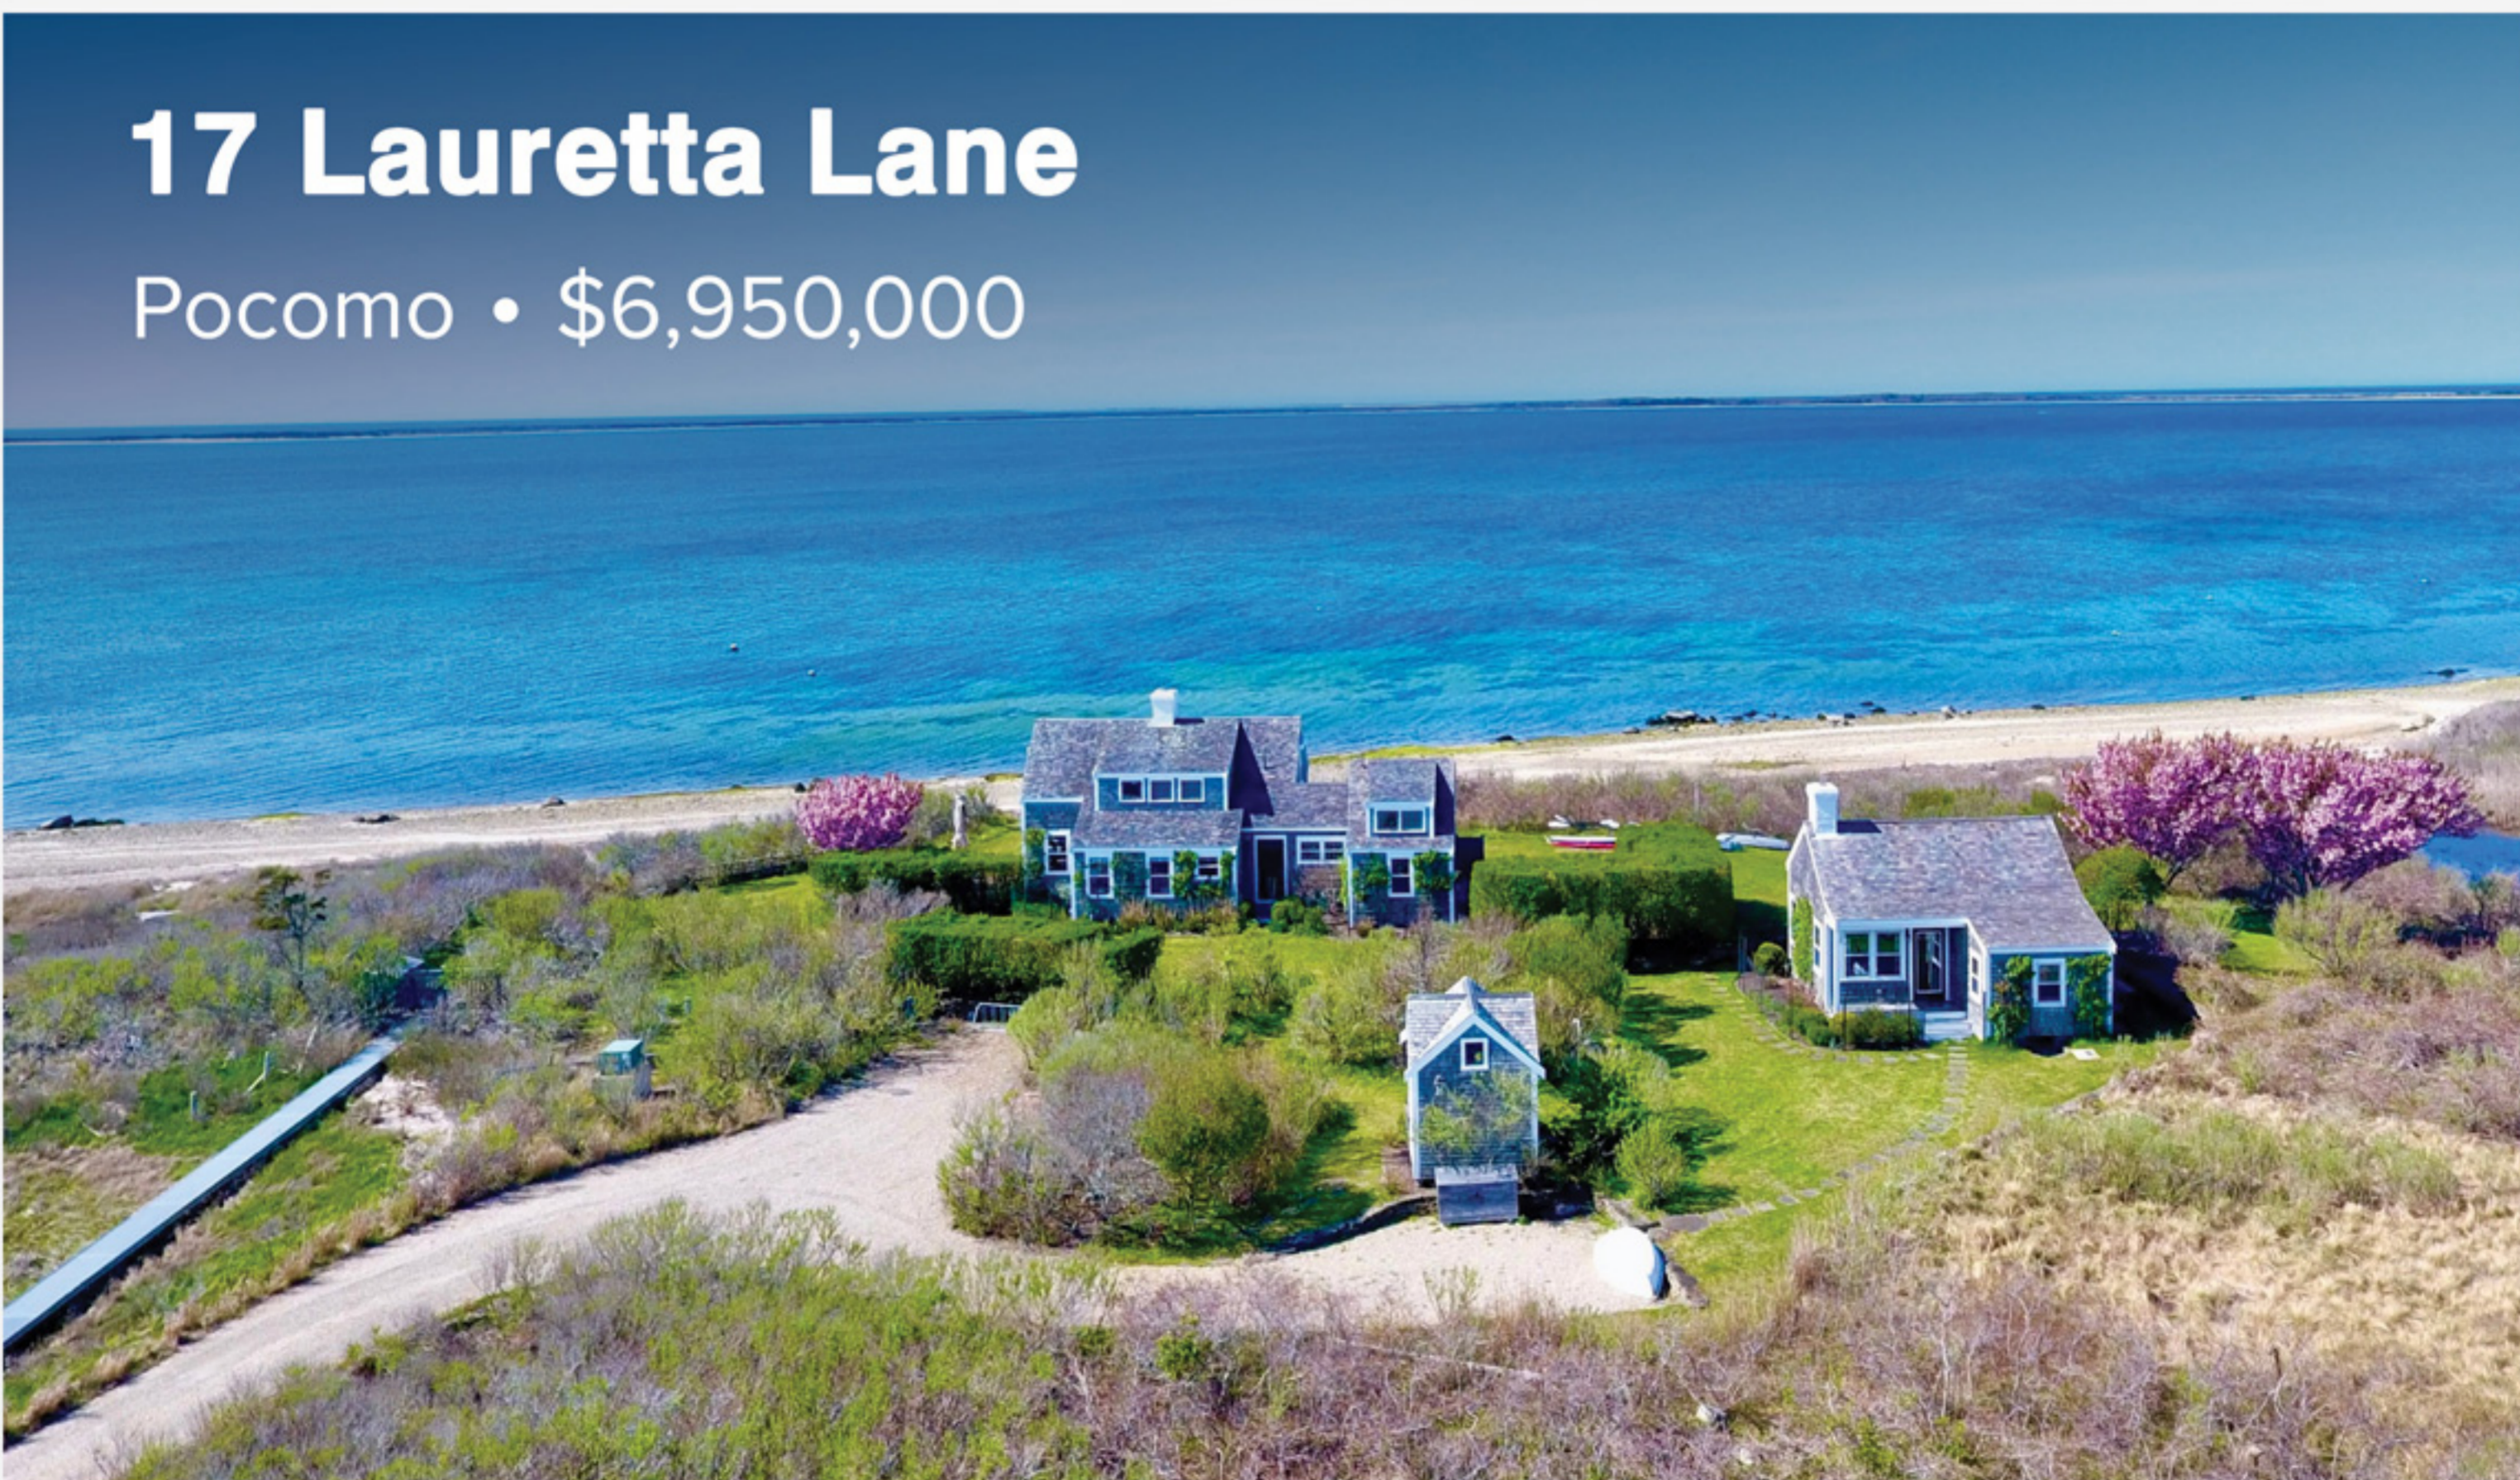

78 Cliff Road

Cliff • \$7,500,000

3 Maple Lane

Mid Island • \$7,495,000

Creating the life

508.228.3202
www.jpfc.com

3 Old Farm Road

Town • \$6,995,000

17 Laretta Lane

Pocomo • \$6,950,000

19 Centre Street,
Nantucket, MA

 Pepper Frazier
REAL ESTATE

SCONSET

20 Cannonbury Lane

\$6,750,000

TOM NEVERS

13 Parson Lane

\$6,500,000

SQUAM

16 Squam Road

\$6,195,000

CLIFF

216 Cliff Road

\$5,995,000

TOM NEVERS

24 Wanoma Way

\$4,995,000

CLIFF

2 Cabot Lane #A

\$4,495,000

**19 Centre Street,
Nantucket, MA**

MID ISLAND