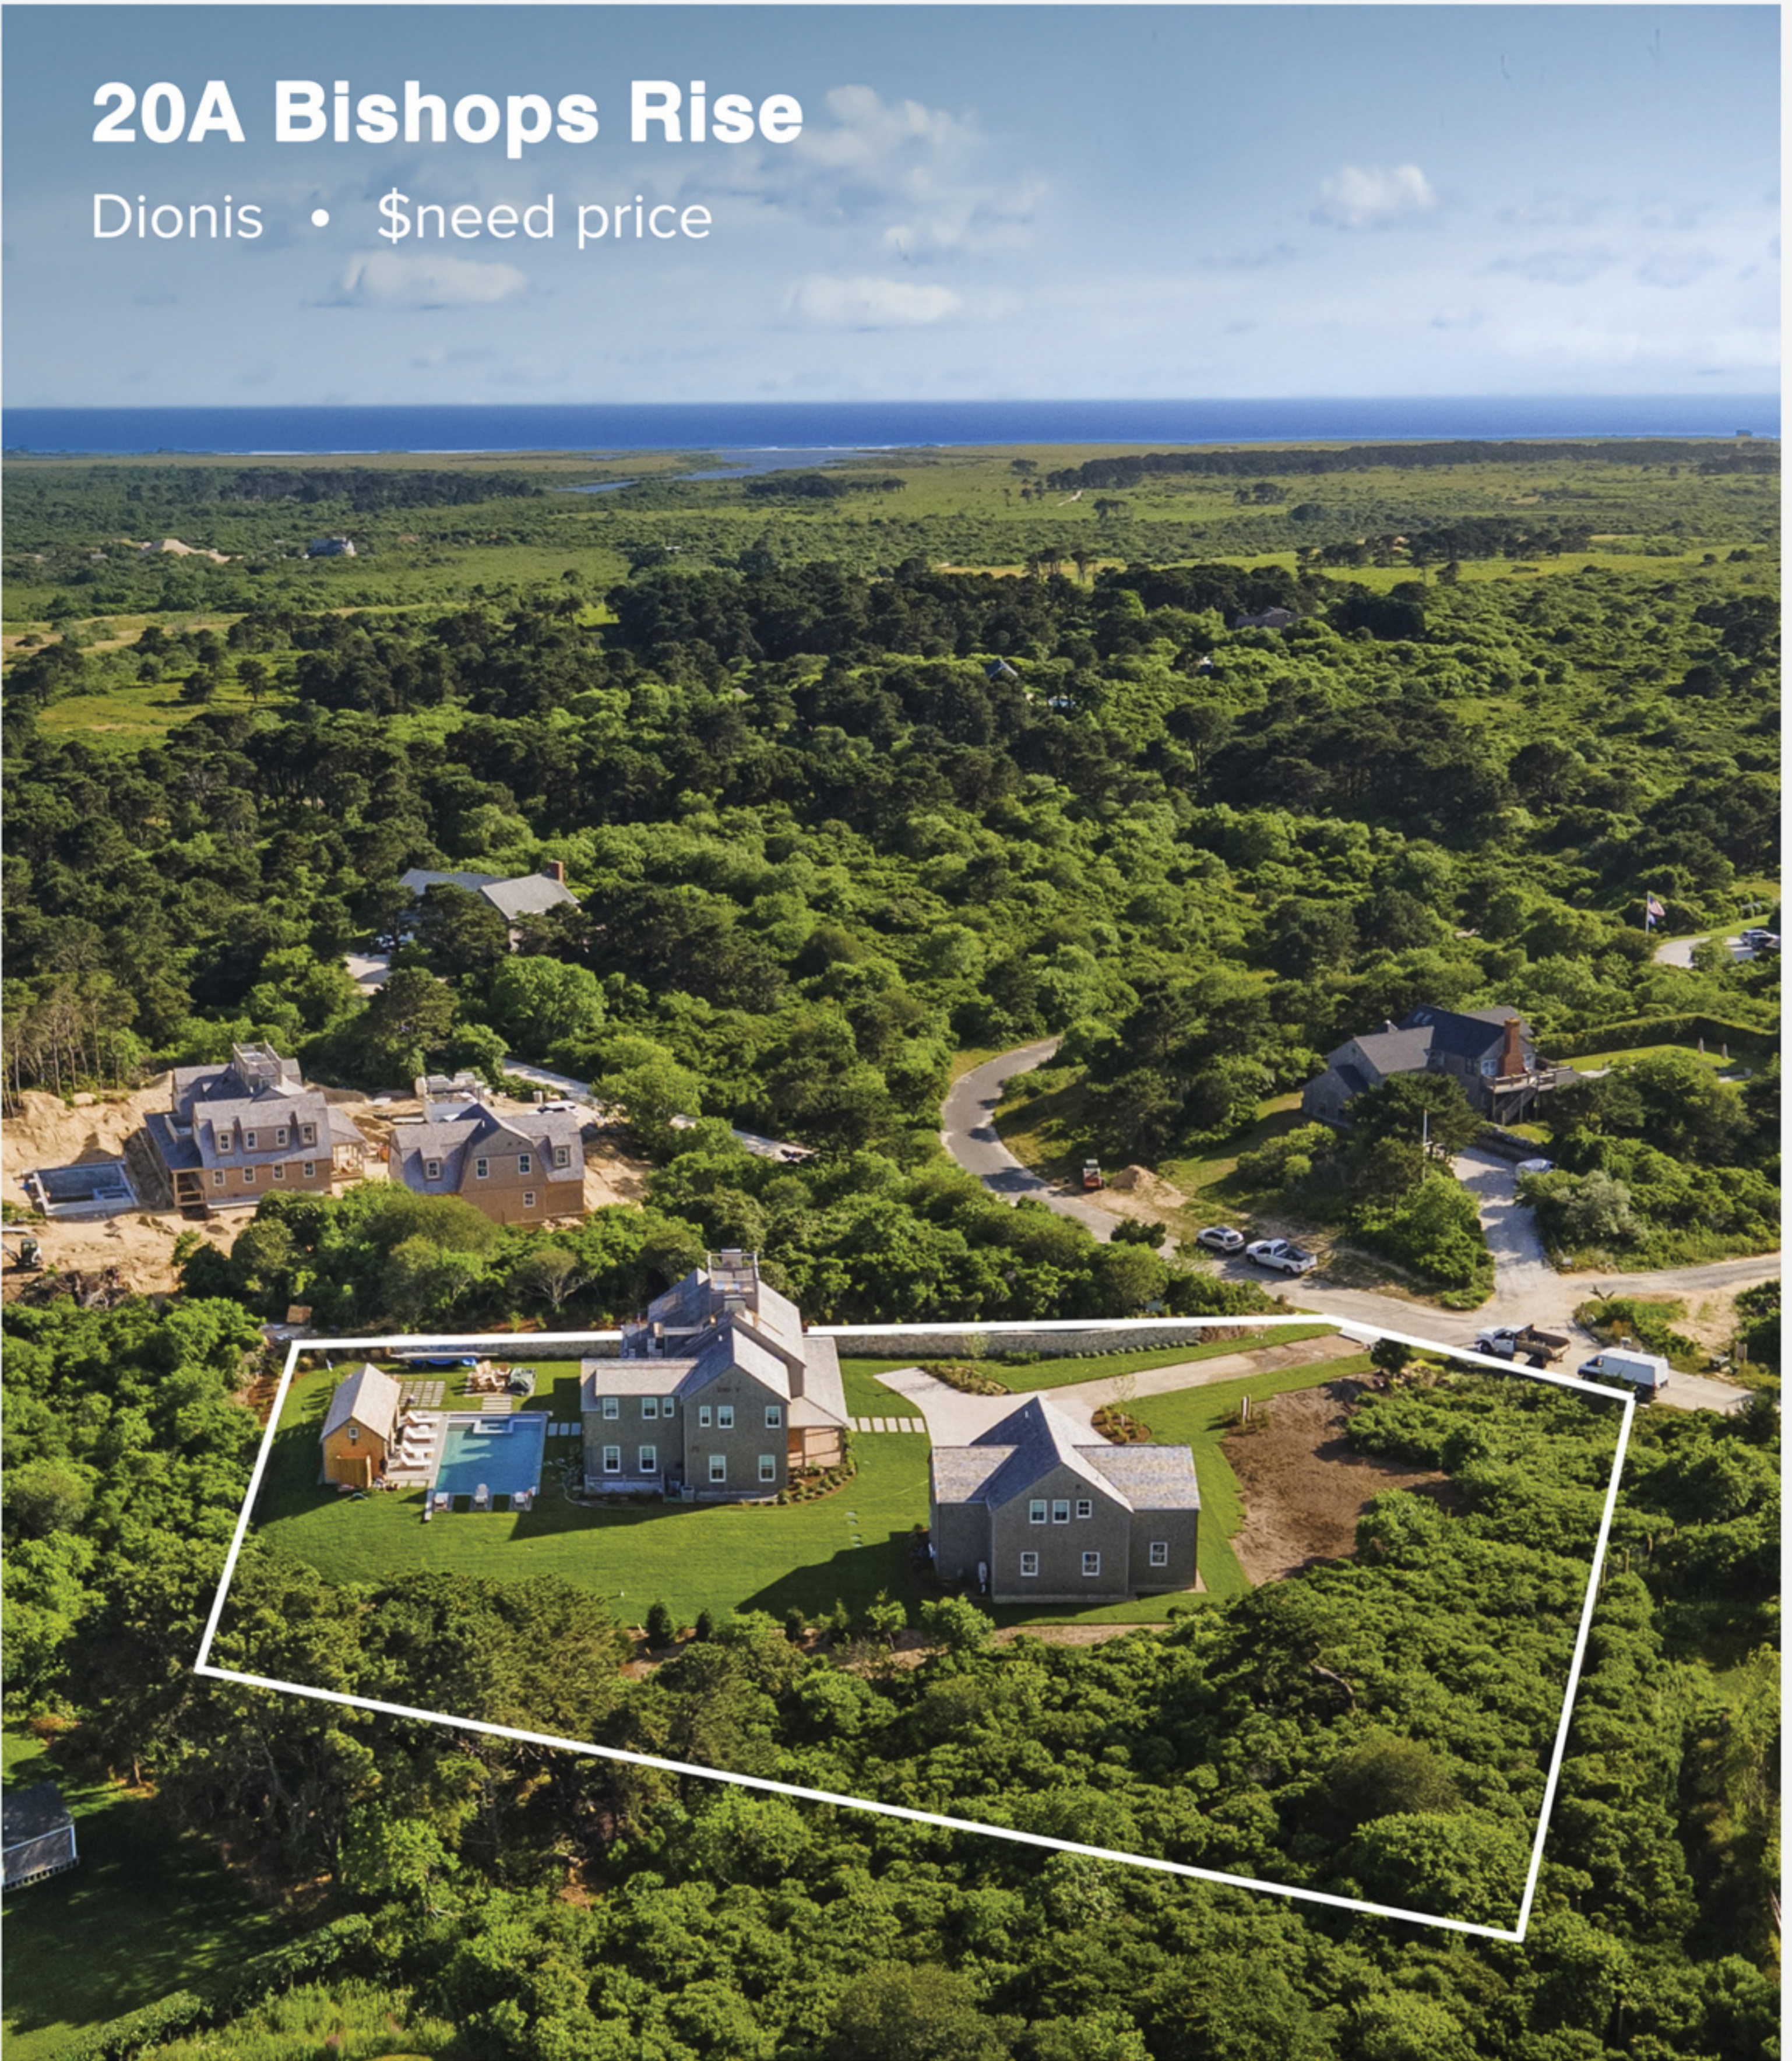

20A Bishops Rise

Dionis • $need price

Chris Kling
(508) 446-0444
kling@jpfco.com

Kate Kling
(617) 694-8147
kate@jpfco.com

Pepper Frazier
REAL ESTATE